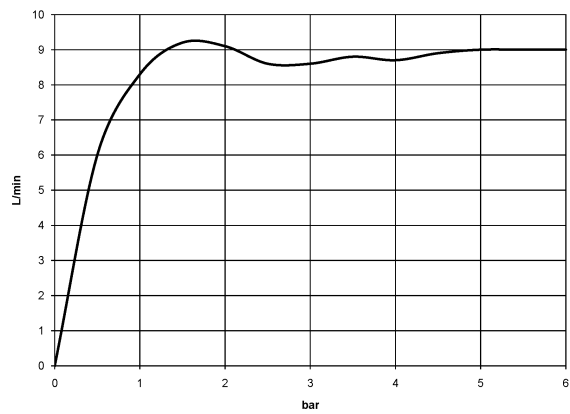

28 565 977

- rain shower Ø 200 mm
- PURE RAIN, max. flow rate 14 l/min (at 3 bar)
- distance between ceiling and lower edge of the shower 185mm
- rosette Ø 55 mm
- 1/2" connection
- with anti-scale system
- This product can help a building meet the requirements of Green Building Rating Systems, e.g. LEED®, BREEAM®, DGNB

Recommended miscellaneous

Concealed wall elbow - 35 085 970 90

- max. recess depth 163 mm
- min. recess depth 90 mm

28 565 977

mm [inches]

Flow rate chart

28 565 977

Spare parts list

No.	Item Number	Name	Quantity used	Delivery time
1	09 27 35 003-09	rosette	1	40
2	90 14 10 026 00 90	seal	2	2
3	09 11 03 018-09	connection	1	40
4	90 12 05 038 20-09	shower	1	40