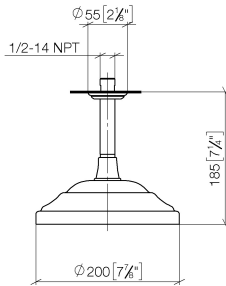

28 565 977

- rain shower Ø 200 mm
- PURE RAIN, max. flow rate 14 l/min (at 3 bar)
- distance between ceiling and lower edge of the shower 185mm
- rosette Ø 55 mm
- 1/2" connection
- with anti-scale system
- This product can help a building meet the requirements of Green Building Rating Systems, e.g. LEED®, BREEAM®, DGNB

Recommended miscellaneous

Concealed wall elbow - 35 085 970 90

- max. recess depth 163 mm
- min. recess depth 90 mm

28 565 977

mm [inches]

Flow rate chart

28 565 977

Spare parts list

No.	Item Number	Name	Quantity used	Delivery time
1	09 27 35 003-09	rosette	1	40
2	90 14 10 026 00 90	seal	2	2
3	09 11 03 018-09	connection	1	40
4	90 12 05 038 20-09	shower	1	40