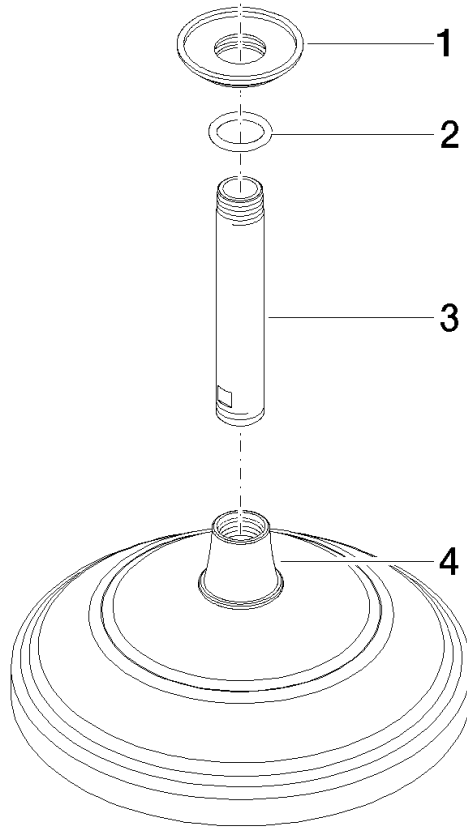

28 565 977

- rain shower Ø 200 mm
- PURE RAIN, max. flow rate 14 l/min (at 3 bar)
- distance between ceiling and lower edge of the shower 185mm
- rosette Ø 55 mm
- 1/2" connection
- with anti-scale system
- This product can help a building meet the requirements of Green Building Rating Systems, e.g. LEED®, BREEAM®, DGNB

Recommended miscellaneous

Concealed wall elbow - 35 085 970 90

- max. recess depth 163 mm
- min. recess depth 90 mm

28 565 977

mm [inches]

Flow rate chart

28 565 977

Spare parts list

No.	Item Number	Name	Quantity used	Delivery time
1	09 27 35 003-09	rosette	1	40
2	90 14 10 026 00 90	seal	2	2
3	09 11 03 018-09	connection	1	40
4	90 12 05 038 20-09	shower	1	40