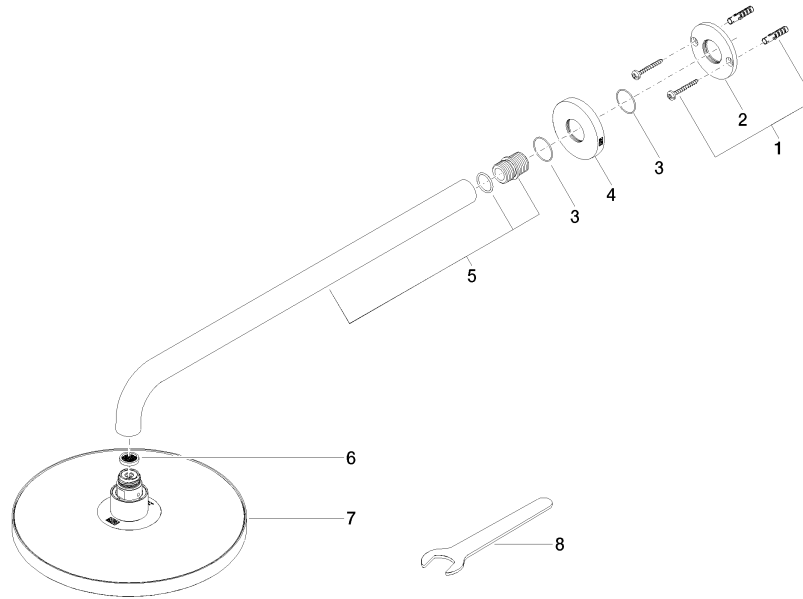

EDITION PRO Rain shower with wall fixing 220 mm - Brushed Chrome

28 649 626

- 450mm projection
- rain shower Ø 220 mm
- rain flow
- max. flow 14 l/min
- rosette Ø 60 mm
- 1/2" connection
- with anti-scale system
- quick clearing

	Brushed Chrome	28 649 626-93 0050
	Chrome	28 649 626-00 0050
	Matte Black	28 649 626-33 0050

EDITION PRO Rain shower with wall fixing 220 mm - Brushed Chrome

28 649 626

mm [inches]

Flow rate chart

EDITION PRO Rain shower with wall fixing 220 mm - Brushed Chrome

28 649 626

Parts for other finishes can be found here: [Chrome](#)

Spare parts list

No.	Item Number	Name	Quantity used	Delivery time
1	04 30 31 032 00 90	fixing set	1	2
2	09 17 20 120 90	holder	1	2
3	09 14 10 150 90	seal	1	2
4	09 27 97 015-93	rosette	1	20
5	90 11 03 070 00-93	pipe	1	20
6	09 23 01 075 90	insert	1	2
7	90 12 05 092 00-93	90120509200-93	1	-
Spare part can no longer be ordered, please order the replacement item				
8	90 30 09 069 00 90	key	1	2