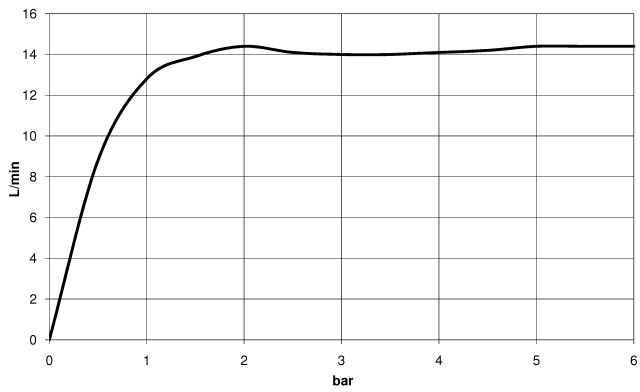

EDITION PRO Rain shower with wall fixing 220 mm - Brushed Chrome

28 649 626

- 450mm projection
- rain shower Ø 220 mm
- rain flow
- max. flow 14 l/min
- rosette Ø 60 mm
- 1/2" connection
- with anti-scale system
- quick clearing

	Brushed Chrome	28 649 626-93 0050
	Chrome	28 649 626-00 0050
	Matte Black	28 649 626-33 0050

EDITION PRO Rain shower with wall fixing 220 mm - Brushed Chrome

28 649 626

mm [inches]

Flow rate chart

EDITION PRO Rain shower with wall fixing 220 mm - Brushed Chrome