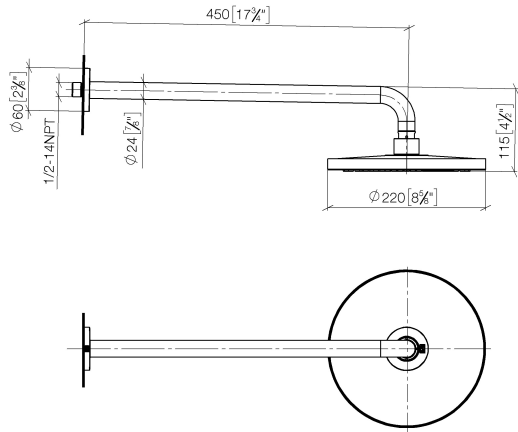

EDITION PRO Rain shower with wall fixing 220 mm - Brushed Chrome

28 649 626

- 450mm projection
- rain shower Ø 220 mm
- rain flow
- max. flow 14 l/min
- rosette Ø 60 mm
- 1/2" connection
- with anti-scale system
- quick clearing

	Brushed Chrome	28 649 626-93 0050
	Chrome	28 649 626-00 0050
	Matte Black	28 649 626-33 0050

EDITION PRO Rain shower with wall fixing 220 mm - Brushed Chrome

28 649 626

mm [inches]

Flow rate chart

EDITION PRO Rain shower with wall fixing 220 mm - Brushed Chrome

28 649 626

Parts for other finishes can be found here: [Chrome](#)

Spare parts list

No.	Item Number	Name	Quantity used	Delivery time
1	04 30 31 032 00 90	fixing set	1	2
2	09 17 20 120 90	holder	1	2
3	09 14 10 150 90	seal	1	2
4	09 27 97 015-93	rosette	1	20
5	90 11 03 070 00-93	pipe	1	20
6	09 23 01 075 90	insert	1	2
7	90 12 05 092 00-93	90120509200-93	1	-
Spare part can no longer be ordered, please order the replacement item				
8	90 30 09 069 00 90	key	1	2