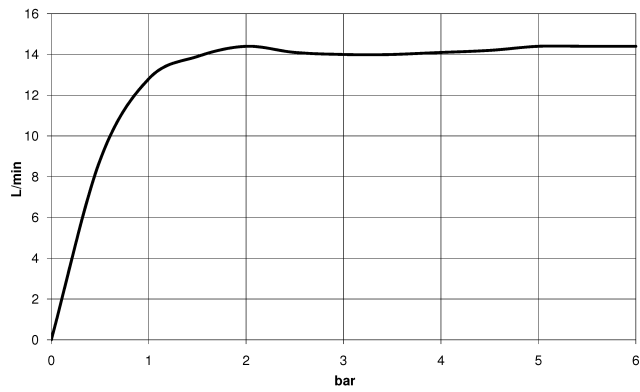

**Rain shower with wall fixing 220 mm - Champagne (22kt Gold)**

IMO

28 649 670

- 450mm projection
- rain shower Ø 220 mm
- PURE RAIN, max. flow rate 14 l/min (at 3 bar)
- rosette 65 x 65 mm
- 1/2" connection
- with anti-scale system
- quick clearing
- This product can help a building meet the requirements of Green Building Rating Systems, e.g. LEED®, BREEAM®, DGNB

**Recommended miscellaneous**

- Concealed wall elbow -** 35 085 970 90
- max. recess depth 163 mm
  - min. recess depth 90 mm

28 649 670

mm [inches]

Flow rate chart

28 649 670