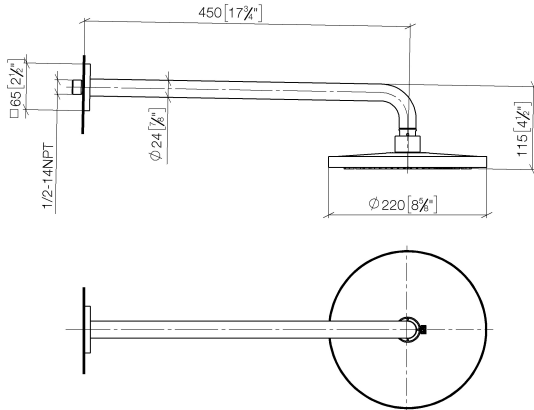

**Rain shower with wall fixing 220 mm - Champagne (22kt Gold)**

IMO

28 649 670

- 450mm projection
- rain shower Ø 220 mm
- PURE RAIN, max. flow rate 14 l/min (at 3 bar)
- rosette 65 x 65 mm
- 1/2" connection
- with anti-scale system
- quick clearing
- This product can help a building meet the requirements of Green Building Rating Systems, e.g. LEED®, BREEAM®, DGNB

Fits: IMO, CYO

	Champagne (22kt Gold)	28 649 670-47 0050
	Chrome	28 649 670-00 0050
	Brushed Platinum	28 649 670-06 0050
	Platinum	28 649 670-08 0050
	Dark Chrome	28 649 670-19 0050
	Brushed Light Gold	28 649 670-27 0050
	Brushed Light Gold	28 649 670-27
	Brushed Durabronze (23kt Gold)	28 649 670-28 0050
	Matte Black	28 649 670-33 0050
	Brushed Champagne (22kt Gold)	28 649 670-46 0050
	Brushed Chrome	28 649 670-93 0050
	Brushed Dark Platinum	28 649 670-99 0050

**Recommended miscellaneous**

- Concealed wall elbow -** 35 085 970 90
- max. recess depth 163 mm
  - min. recess depth 90 mm

28 649 670

mm [inches]

Flow rate chart

28 649 670