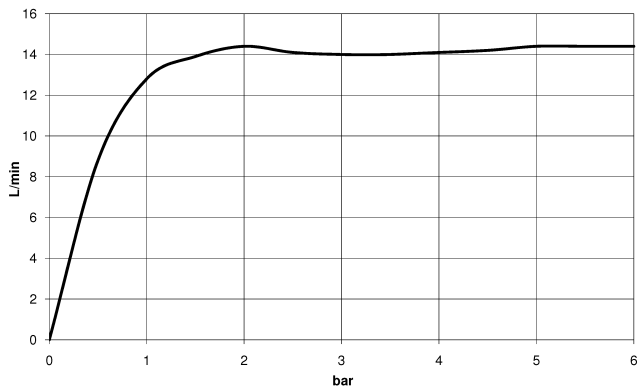

## Rain shower with wall fixing 220 mm - Dark Chrome

TARA

28 649 970

- 450mm projection
- rain shower Ø 220 mm
- PURE RAIN, max. flow rate 14 l/min (at 3 bar)
- rosette Ø 60 mm
- 1/2" connection
- with anti-scale system
- quick clearing
- This product can help a building meet the requirements of Green Building Rating Systems, e.g. LEED®, BREEAM®, DGNB

### Recommended miscellaneous

- Concealed wall elbow -** 35 085 970 90
- max. recess depth 163 mm
  - min. recess depth 90 mm

28 649 970

mm [inches]

Flow rate chart

28 649 970