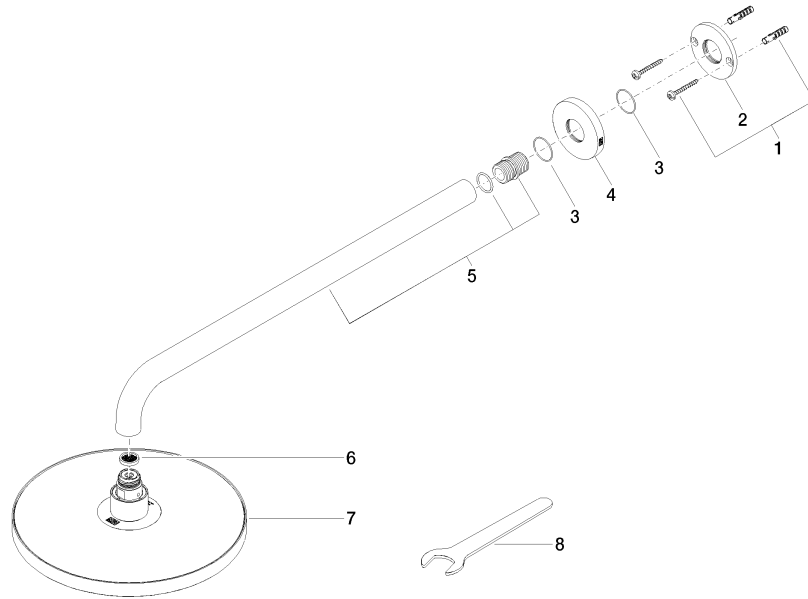

Rain shower with wall fixing 220 mm - Light Gold

TARA

28 649 970

- 450mm projection
- rain shower Ø 220 mm
- PURE RAIN, max. flow rate 14 l/min (at 3 bar)
- Function from: 7 l/min
- rosette Ø 60 mm
- 1/2" connection
- with anti-scale system
- quick clearing
- WRAS 2212012

Fits: TARA, LISSÉ, VAIA, META

	Light Gold	28 649 970-26
	Chrome	28 649 970-00 0050
	Brushed Platinum	28 649 970-06 0050
	Platinum	28 649 970-08 0050
	Dark Chrome	28 649 970-19 0050
	Light Gold	28 649 970-26 0050
	Brushed Light Gold	28 649 970-27 0050
	Brushed Light Gold	28 649 970-27
	Brushed Durabronze (23kt Gold)	28 649 970-28 0050
	Matte Black	28 649 970-33 0050
	Brushed Bronze	28 649 970-42 0050
	Brushed Champagne (22kt Gold)	28 649 970-46 0050
	Champagne (22kt Gold)	28 649 970-47 0050
	Brushed Chrome	28 649 970-93 0050
	Brushed Dark Platinum	28 649 970-99 0050

Recommended miscellaneous

- Concealed wall elbow -** 35 085 970 90
- min. recess depth 90 mm
 - max. recess depth 163 mm

28 649 970

mm [inches]

Flow rate chart

Certificates

WRAS_2212012.

DVGW_DW-
6517DN0118.

LGA_38655.

28 649 970

Spare parts list

No.	Item Number	Name	Quantity used	Delivery time
1	04 30 31 032 00 90	fixing set	1	2
2	09 17 20 120 90	holder	1	2
3	09 14 10 150 90	seal	2	2
4	09 27 97 015-26	rosette	1	60
5	90 11 03 070 00-26	pipe	1	30
6	09 23 01 075 90	insert	1	2
7	04 12 05 092 00-26	shower	1	60
8	90 30 09 069 00 90	key	1	2