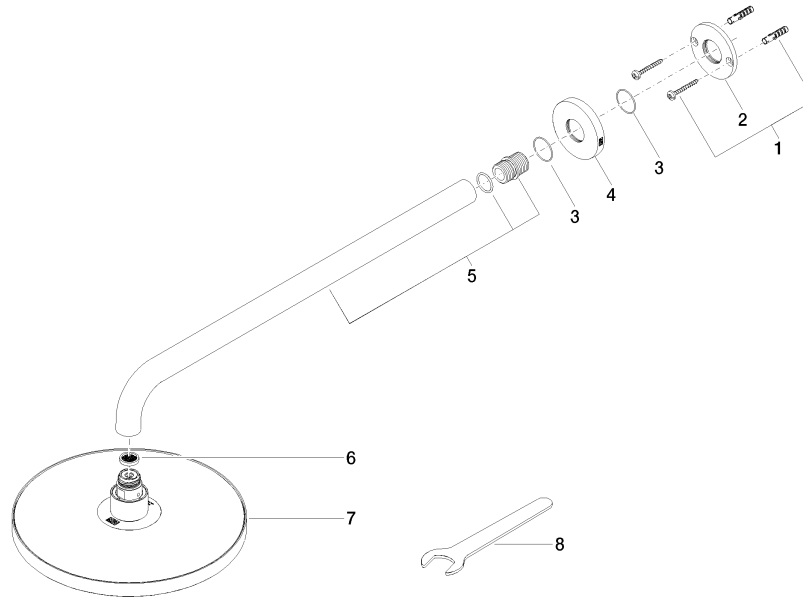

Rain shower with wall fixing 220 mm - Light Gold

TARA

28 649 970

- 450mm projection
- rain shower Ø 220 mm
- PURE RAIN, max. flow rate 14 l/min (at 3 bar)
- rosette Ø 60 mm
- 1/2" connection
- with anti-scale system
- quick clearing
- This product can help a building meet the requirements of Green Building Rating Systems, e.g. LEED®, BREEAM®, DGNB

Fits: TARA, LISSÉ, VAIA, META

	Light Gold	28 649 970-26 0050
	Chrome	28 649 970-00 0050
	Brushed Platinum	28 649 970-06 0050
	Platinum	28 649 970-08 0050
	Dark Chrome	28 649 970-19 0050
	Light Gold	28 649 970-26
	Brushed Light Gold	28 649 970-27 0050
	Brushed Light Gold	28 649 970-27
	Brushed Durabronze (23kt Gold)	28 649 970-28 0050
	Matte Black	28 649 970-33 0050
	Brushed Bronze	28 649 970-42 0050
	Brushed Champagne (22kt Gold)	28 649 970-46 0050
	Champagne (22kt Gold)	28 649 970-47 0050
	Brushed Chrome	28 649 970-93 0050
	Brushed Dark Platinum	28 649 970-99 0050

28 649 970

mm [inches]

Flow rate chart

28 649 970

Parts for other finishes can be found here: [Chrome](#)

Spare parts list

No.	Item Number	Name	Quantity used	Delivery time
1	04 30 31 032 00 90	fixing set	1	2
2	09 17 20 120 90	holder	1	2
3	09 14 10 150 90	seal	2	2
4	09 27 97 015-26	rosette	1	60
5	90 11 03 070 00-26	pipe	1	30
6	09 23 01 075 90	insert	1	2
7	90 12 05 092 00-26	90120509200-26	1	-
Spare part can no longer be ordered, please order the replacement item				
8	90 30 09 069 00 90	key	1	2