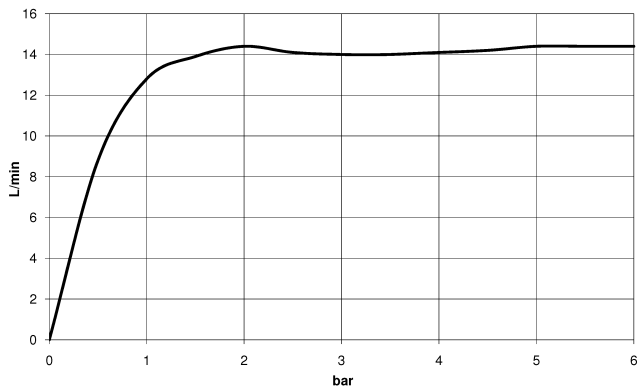

Rain shower with wall fixing 220 mm - Brushed Light Gold

TARA

28 649 970

- 450mm projection
- rain shower Ø 220 mm
- PURE RAIN, max. flow rate 14 l/min (at 3 bar)
- rosette Ø 60 mm
- 1/2" connection
- with anti-scale system
- quick clearing
- This product can help a building meet the requirements of Green Building Rating Systems, e.g. LEED®, BREEAM®, DGNB

Fits: TARA, LISSÉ, VAIA, META

	Brushed Light Gold	28 649 970-27 0050
	Chrome	28 649 970-00 0050
	Brushed Platinum	28 649 970-06 0050
	Platinum	28 649 970-08 0050
	Dark Chrome	28 649 970-19 0050
	Light Gold	28 649 970-26 0050
	Light Gold	28 649 970-26
	Brushed Light Gold	28 649 970-27
	Brushed Durabronze (23kt Gold)	28 649 970-28 0050
	Matte Black	28 649 970-33 0050
	Brushed Bronze	28 649 970-42 0050
	Brushed Champagne (22kt Gold)	28 649 970-46 0050
	Champagne (22kt Gold)	28 649 970-47 0050
	Brushed Chrome	28 649 970-93 0050
	Brushed Dark Platinum	28 649 970-99 0050

28 649 970

mm [inches]

Flow rate chart

28 649 970

Parts for other finishes can be found here: [Chrome](#)