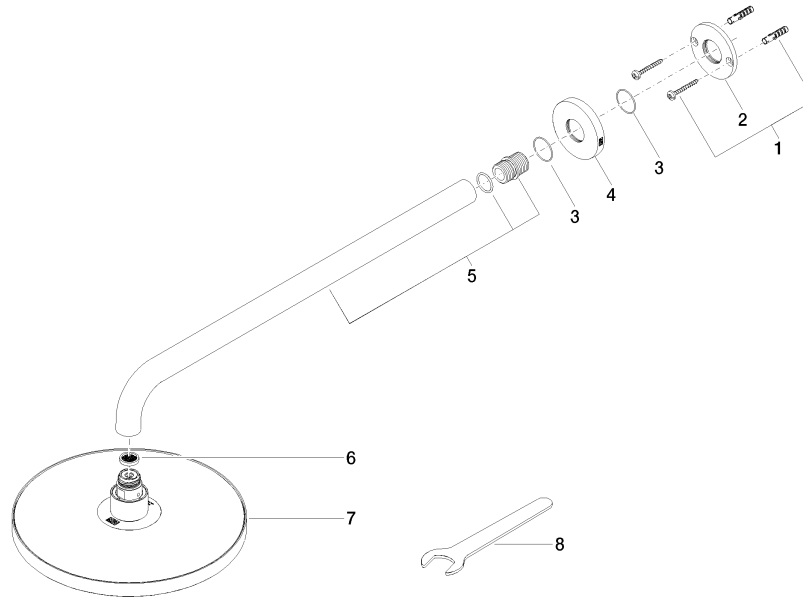

Rain shower with wall fixing 220 mm - Brushed Light Gold

TARA

28 649 970

- 450mm projection
- rain shower Ø 220 mm
- PURE RAIN, max. flow rate 14 l/min (at 3 bar)
- rosette Ø 60 mm
- 1/2" connection
- with anti-scale system
- quick clearing
- This product can help a building meet the requirements of Green Building Rating Systems, e.g. LEED®, BREEAM®, DGNB

Fits: TARA, LISSÉ, VAIA, META

	Brushed Light Gold	28 649 970-27 0050
	Chrome	28 649 970-00 0050
	Brushed Platinum	28 649 970-06 0050
	Platinum	28 649 970-08 0050
	Dark Chrome	28 649 970-19 0050
	Light Gold	28 649 970-26 0050
	Light Gold	28 649 970-26
	Brushed Light Gold	28 649 970-27
	Brushed Durabronze (23kt Gold)	28 649 970-28 0050
	Matte Black	28 649 970-33 0050
	Brushed Bronze	28 649 970-42 0050
	Brushed Champagne (22kt Gold)	28 649 970-46 0050
	Champagne (22kt Gold)	28 649 970-47 0050
	Brushed Chrome	28 649 970-93 0050
	Brushed Dark Platinum	28 649 970-99 0050

28 649 970

mm [inches]

Flow rate chart

28 649 970

Parts for other finishes can be found here: [Chrome](#)

### Spare parts list

No.	Item Number	Name	Quantity used	Delivery time
1	04 30 31 032 00 90	fixing set	1	2
2	09 17 20 120 90	holder	1	2
3	09 14 10 150 90	seal	2	2
4	09 27 97 015-27	rosette	1	60
5	90 11 03 070 00-27	pipe	1	30
6	09 23 01 075 90	insert	1	2
7	90 12 05 092 00-27	90120509200-27	1	-
Spare part can no longer be ordered, please order the replacement item				
8	90 30 09 069 00 90	key	1	2