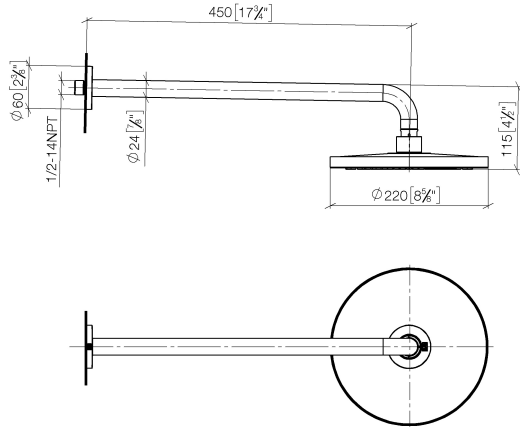

Rain shower with wall fixing 220 mm - Brushed Light Gold

TARA

28 649 970

- 450mm projection
- rain shower Ø 220 mm
- PURE RAIN, max. flow rate 14 l/min (at 3 bar)
- rosette Ø 60 mm
- 1/2" connection
- with anti-scale system
- quick clearing
- This product can help a building meet the requirements of Green Building Rating Systems, e.g. LEED®, BREEAM®, DGNB

Fits: TARA, LISSÉ, VAIA, META

	Brushed Light Gold	28 649 970-27 0050
	Chrome	28 649 970-00 0050
	Brushed Platinum	28 649 970-06 0050
	Platinum	28 649 970-08 0050
	Dark Chrome	28 649 970-19 0050
	Light Gold	28 649 970-26 0050
	Light Gold	28 649 970-26
	Brushed Light Gold	28 649 970-27
	Brushed Durabronze (23kt Gold)	28 649 970-28 0050
	Matte Black	28 649 970-33 0050
	Brushed Bronze	28 649 970-42 0050
	Brushed Champagne (22kt Gold)	28 649 970-46 0050
	Champagne (22kt Gold)	28 649 970-47 0050
	Brushed Chrome	28 649 970-93 0050
	Brushed Dark Platinum	28 649 970-99 0050

28 649 970

mm [inches]

Flow rate chart

28 649 970

Parts for other finishes can be found here: [Chrome](#)

### Spare parts list

No.	Item Number	Name	Quantity used	Delivery time
1	04 30 31 032 00 90	fixing set	1	2
2	09 17 20 120 90	holder	1	2
3	09 14 10 150 90	seal	2	2
4	09 27 97 015-27	rosette	1	60
5	90 11 03 070 00-27	pipe	1	30
6	09 23 01 075 90	insert	1	2
7	90 12 05 092 00-27	90120509200-27	1	-
Spare part can no longer be ordered, please order the replacement item				
8	90 30 09 069 00 90	key	1	2