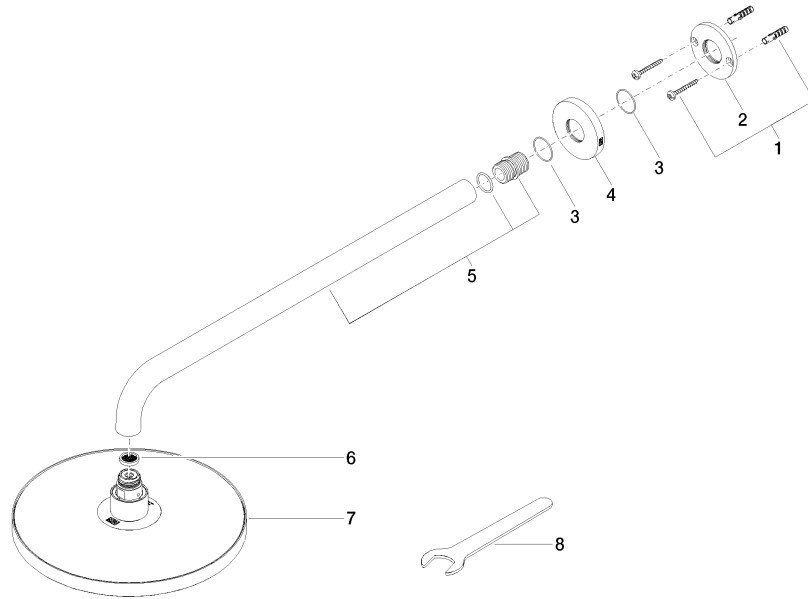

## Rain shower with wall fixing 220 mm - Brushed Durabronze (23kt Gold)

TARA

28 649 970

- 450mm projection
- rain shower Ø 220 mm
- PURE RAIN, max. flow rate 14 l/min (at 3 bar)
- rosette Ø 60 mm
- 1/2" connection
- with anti-scale system
- quick clearing
- This product can help a building meet the requirements of Green Building Rating Systems, e.g. LEED®, BREEAM®, DGNB

Fits: TARA, LISSÉ, VAIA, META

	Brushed Durabronze (23kt Gold)	28 649 970-28 0050
	Chrome	28 649 970-00 0050
	Brushed Platinum	28 649 970-06 0050
	Platinum	28 649 970-08 0050
	Dark Chrome	28 649 970-19 0050
	Light Gold	28 649 970-26 0050
	Light Gold	28 649 970-26
	Brushed Light Gold	28 649 970-27 0050
	Brushed Light Gold	28 649 970-27
	Matte Black	28 649 970-33 0050
	Brushed Bronze	28 649 970-42 0050
	Brushed Champagne (22kt Gold)	28 649 970-46 0050
	Champagne (22kt Gold)	28 649 970-47 0050
	Brushed Chrome	28 649 970-93 0050
	Brushed Dark Platinum	28 649 970-99 0050

### Recommended miscellaneous

- Concealed wall elbow -** 35 085 970 90
- max. recess depth 163 mm
  - min. recess depth 90 mm

28 649 970

mm [inches]

Flow rate chart

28 649 970

Spare parts list

No.	Item Number	Name	Quantity used	Delivery time
1	04 30 31 032 00 90	fixing set	1	2
2	09 17 20 120 90	holder	1	2
3	09 14 10 150 90	seal	2	2
4	09 27 97 015-28	rosette	1	20
5	90 11 03 070 00-28	pipe	1	20
6	09 23 01 075 90	insert	1	2
7	90 12 05 092 20-28	shower	1	20
8	90 30 09 069 00 90	key	1	2