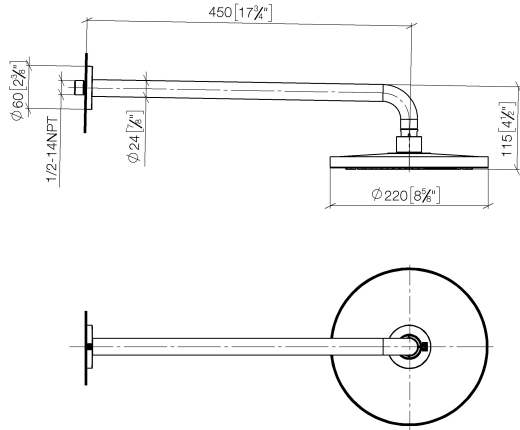

## Rain shower with wall fixing 220 mm - Brushed Durabronze (23kt Gold)

TARA

28 649 970

- 450mm projection
- rain shower Ø 220 mm
- PURE RAIN, max. flow rate 14 l/min (at 3 bar)
- rosette Ø 60 mm
- 1/2" connection
- with anti-scale system
- quick clearing
- This product can help a building meet the requirements of Green Building Rating Systems, e.g. LEED®, BREEAM®, DGNB

Fits: TARA, LISSÉ, VAIA, META

	Brushed Durabronze (23kt Gold)	28 649 970-28 0050
	Chrome	28 649 970-00 0050
	Brushed Platinum	28 649 970-06 0050
	Platinum	28 649 970-08 0050
	Dark Chrome	28 649 970-19 0050
	Light Gold	28 649 970-26 0050
	Light Gold	28 649 970-26
	Brushed Light Gold	28 649 970-27 0050
	Brushed Light Gold	28 649 970-27
	Matte Black	28 649 970-33 0050
	Brushed Bronze	28 649 970-42 0050
	Brushed Champagne (22kt Gold)	28 649 970-46 0050
	Champagne (22kt Gold)	28 649 970-47 0050
	Brushed Chrome	28 649 970-93 0050
	Brushed Dark Platinum	28 649 970-99 0050

### Recommended miscellaneous

- Concealed wall elbow -** 35 085 970 90
- max. recess depth 163 mm
  - min. recess depth 90 mm

28 649 970

mm [inches]

Flow rate chart

28 649 970

Spare parts list

No.	Item Number	Name	Quantity used	Delivery time
1	04 30 31 032 00 90	fixing set	1	2
2	09 17 20 120 90	holder	1	2
3	09 14 10 150 90	seal	2	2
4	09 27 97 015-28	rosette	1	20
5	90 11 03 070 00-28	pipe	1	20
6	09 23 01 075 90	insert	1	2
7	90 12 05 092 20-28	shower	1	20
8	90 30 09 069 00 90	key	1	2