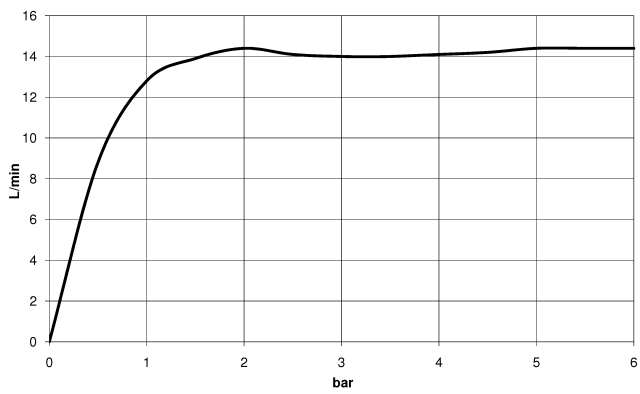

## Rain shower with wall fixing 220 mm - Brushed Durabronze (23kt Gold)

TARA

28 649 970

- 450mm projection
- rain shower Ø 220 mm
- PURE RAIN, max. flow rate 14 l/min (at 3 bar)
- rosette Ø 60 mm
- 1/2" connection
- with anti-scale system
- quick clearing
- This product can help a building meet the requirements of Green Building Rating Systems, e.g. LEED®, BREEAM®, DGNB

### Recommended miscellaneous

- Concealed wall elbow -** 35 085 970 90
- max. recess depth 163 mm
  - min. recess depth 90 mm

28 649 970

mm [inches]

Flow rate chart

28 649 970

Spare parts list

No.	Item Number	Name	Quantity used	Delivery time
1	04 30 31 032 00 90	fixing set	1	2
2	09 17 20 120 90	holder	1	2
3	09 14 10 150 90	seal	2	2
4	09 27 97 015-28	rosette	1	20
5	90 11 03 070 00-28	pipe	1	20
6	09 23 01 075 90	insert	1	2
7	90 12 05 092 20-28	shower	1	20
8	90 30 09 069 00 90	key	1	2