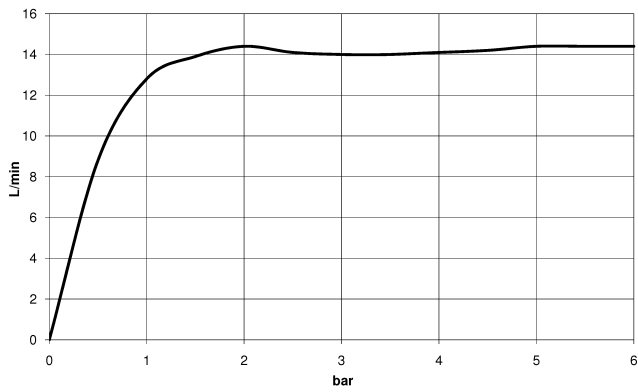

Rain shower with wall fixing 220 mm - Brushed Bronze

TARA

28 649 970

- 450mm projection
- rain shower Ø 220 mm
- PURE RAIN, max. flow rate 14 l/min (at 3 bar)
- rosette Ø 60 mm
- 1/2" connection
- with anti-scale system
- quick clearing
- This product can help a building meet the requirements of Green Building Rating Systems, e.g. LEED®, BREEAM®, DGNB

Recommended miscellaneous

- Concealed wall elbow -** 35 085 970 90
- min. recess depth 90 mm
 - max. recess depth 163 mm

28 649 970

mm [inches]

Flow rate chart

28 649 970

Spare parts list

No.	Item Number	Name	Quantity used	Delivery time
1	04 30 31 032 00 90	fixing set	1	2
2	09 17 20 120 90	holder	1	2
3	09 14 10 150 90	seal	2	2
4	09 27 97 015-42	rosette	1	60
5	90 11 03 070 00-42	pipe	1	30
6	09 23 01 075 90	insert	1	2
7	90 12 05 092 00-42	90120509200-42	1	-
Spare part can no longer be ordered, please order the replacement item				
8	90 30 09 069 00 90	key	1	2