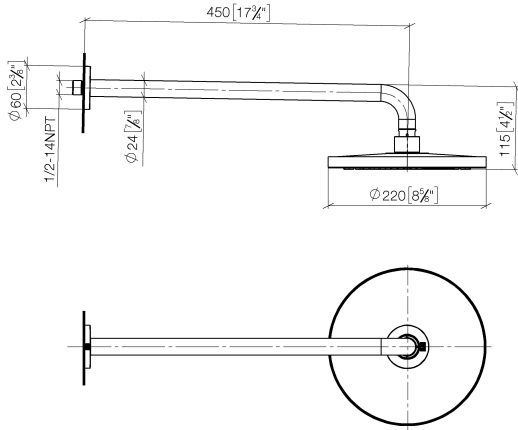

Rain shower with wall fixing 220 mm - Brushed Bronze

TARA

28 649 970

- 450mm projection
- rain shower Ø 220 mm
- PURE RAIN, max. flow rate 14 l/min (at 3 bar)
- rosette Ø 60 mm
- 1/2" connection
- with anti-scale system
- quick clearing
- This product can help a building meet the requirements of Green Building Rating Systems, e.g. LEED®, BREEAM®, DGNB

Fits: TARA, LISSÉ, VAIA, META

	Brushed Bronze	28 649 970-42 0050
	Chrome	28 649 970-00 0050
	Brushed Platinum	28 649 970-06 0050
	Platinum	28 649 970-08 0050
	Dark Chrome	28 649 970-19 0050
	Light Gold	28 649 970-26 0050
	Light Gold	28 649 970-26
	Brushed Light Gold	28 649 970-27 0050
	Brushed Light Gold	28 649 970-27
	Brushed Durabronze (23kt Gold)	28 649 970-28 0050
	Matte Black	28 649 970-33 0050
	Brushed Champagne (22kt Gold)	28 649 970-46 0050
	Champagne (22kt Gold)	28 649 970-47 0050
	Brushed Chrome	28 649 970-93 0050
	Brushed Dark Platinum	28 649 970-99 0050

Recommended miscellaneous

- Concealed wall elbow -** 35 085 970 90
- min. recess depth 90 mm
 - max. recess depth 163 mm

28 649 970

mm [inches]

Flow rate chart

28 649 970

Spare parts list

No.	Item Number	Name	Quantity used	Delivery time
1	04 30 31 032 00 90	fixing set	1	2
2	09 17 20 120 90	holder	1	2
3	09 14 10 150 90	seal	2	2
4	09 27 97 015-42	rosette	1	60
5	90 11 03 070 00-42	pipe	1	30
6	09 23 01 075 90	insert	1	2
7	90 12 05 092 00-42	90120509200-42	1	-
Spare part can no longer be ordered, please order the replacement item				
8	90 30 09 069 00 90	key	1	2