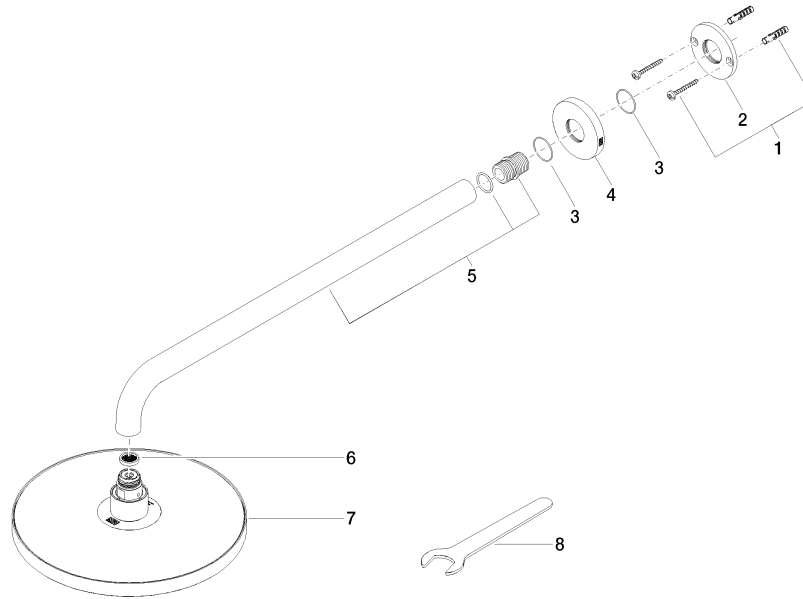

Rain shower with wall fixing 220 mm - Brushed Bronze

TARA

28 649 970

- 450mm projection
- rain shower Ø 220 mm
- PURE RAIN, max. flow rate 14 l/min (at 3 bar)
- rosette Ø 60 mm
- 1/2" connection
- with anti-scale system
- quick clearing
- This product can help a building meet the requirements of Green Building Rating Systems, e.g. LEED®, BREEAM®, DGNB

Fits: TARA, LISSÉ, VAIA, META

	Brushed Bronze	28 649 970-42 0050
	Chrome	28 649 970-00 0050
	Brushed Platinum	28 649 970-06 0050
	Platinum	28 649 970-08 0050
	Dark Chrome	28 649 970-19 0050
	Light Gold	28 649 970-26 0050
	Light Gold	28 649 970-26
	Brushed Light Gold	28 649 970-27 0050
	Brushed Light Gold	28 649 970-27
	Brushed Durabronze (23kt Gold)	28 649 970-28 0050
	Matte Black	28 649 970-33 0050
	Brushed Champagne (22kt Gold)	28 649 970-46 0050
	Champagne (22kt Gold)	28 649 970-47 0050
	Brushed Chrome	28 649 970-93 0050
	Brushed Dark Platinum	28 649 970-99 0050

Recommended miscellaneous

- Concealed wall elbow -** 35 085 970 90
- min. recess depth 90 mm
 - max. recess depth 163 mm

28 649 970

mm [inches]

Flow rate chart

28 649 970

Spare parts list

No.	Item Number	Name	Quantity used	Delivery time
1	04 30 31 032 00 90	fixing set	1	2
2	09 17 20 120 90	holder	1	2
3	09 14 10 150 90	seal	2	2
4	09 27 97 015-42	rosette	1	60
5	90 11 03 070 00-42	pipe	1	30
6	09 23 01 075 90	insert	1	2
7	90 12 05 092 00-42	90120509200-42	1	-
Spare part can no longer be ordered, please order the replacement item				
8	90 30 09 069 00 90	key	1	2