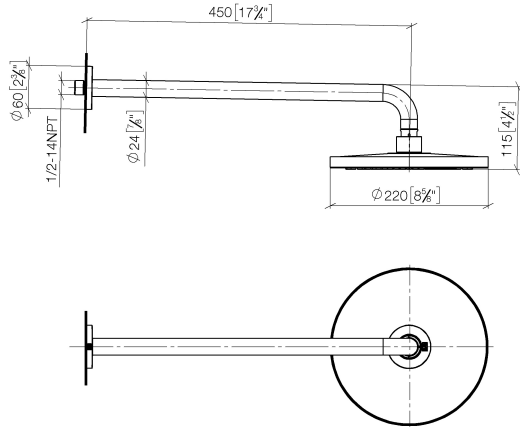

Rain shower with wall fixing 220 mm - Brushed Champagne (22kt Gold)

TARA

28 649 970

- 450mm projection
- rain shower Ø 220 mm
- PURE RAIN, max. flow rate 14 l/min (at 3 bar)
- rosette Ø 60 mm
- 1/2" connection
- with anti-scale system
- quick clearing
- This product can help a building meet the requirements of Green Building Rating Systems, e.g. LEED®, BREEAM®, DGNB

Fits: TARA, LISSÉ, VAIA, META

	Brushed Champagne (22kt Gold)	28 649 970-46 0050
	Chrome	28 649 970-00 0050
	Brushed Platinum	28 649 970-06 0050
	Platinum	28 649 970-08 0050
	Dark Chrome	28 649 970-19 0050
	Light Gold	28 649 970-26 0050
	Light Gold	28 649 970-26
	Brushed Light Gold	28 649 970-27 0050
	Brushed Light Gold	28 649 970-27
	Brushed Durabronze (23kt Gold)	28 649 970-28 0050
	Matte Black	28 649 970-33 0050
	Brushed Bronze	28 649 970-42 0050
	Champagne (22kt Gold)	28 649 970-47 0050
	Brushed Chrome	28 649 970-93 0050
	Brushed Dark Platinum	28 649 970-99 0050

Recommended miscellaneous

- Concealed wall elbow -** 35 085 970 90
- max. recess depth 163 mm
 - min. recess depth 90 mm

28 649 970

mm [inches]

Flow rate chart

28 649 970

Spare parts list

No.	Item Number	Name	Quantity used	Delivery time
1	04 30 31 032 00 90	fixing set	1	2
2	09 17 20 120 90	holder	1	2
3	09 14 10 150 90	seal	2	2
4	09 27 97 015-46	rosette	1	30
5	90 11 03 070 00-46	pipe	1	30
6	09 23 01 075 90	insert	1	2
7	90 12 05 092 00-46	90120509200-46	1	-
Spare part can no longer be ordered, please order the replacement item				
8	90 30 09 069 00 90	key	1	2