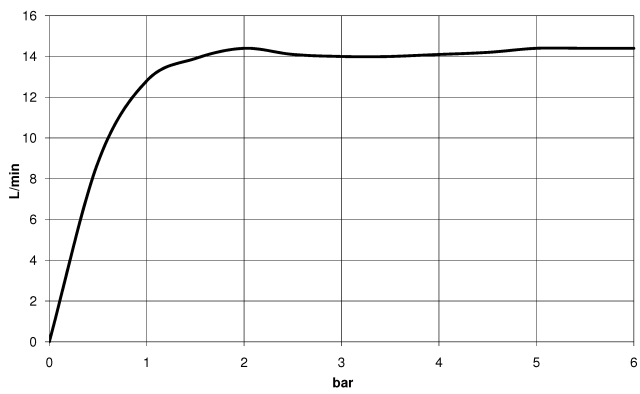

Rain shower with wall fixing 220 mm - Brushed Champagne (22kt Gold)

TARA

28 649 970

- 450mm projection
- rain shower Ø 220 mm
- PURE RAIN, max. flow rate 14 l/min (at 3 bar)
- rosette Ø 60 mm
- 1/2" connection
- with anti-scale system
- quick clearing
- This product can help a building meet the requirements of Green Building Rating Systems, e.g. LEED®, BREEAM®, DGNB

Recommended miscellaneous

- Concealed wall elbow -** 35 085 970 90
- max. recess depth 163 mm
 - min. recess depth 90 mm

28 649 970

mm [inches]

Flow rate chart

28 649 970

Spare parts list

No.	Item Number	Name	Quantity used	Delivery time
1	04 30 31 032 00 90	fixing set	1	2
2	09 17 20 120 90	holder	1	2
3	09 14 10 150 90	seal	2	2
4	09 27 97 015-46	rosette	1	30
5	90 11 03 070 00-46	pipe	1	30
6	09 23 01 075 90	insert	1	2
7	90 12 05 092 00-46	90120509200-46	1	-
Spare part can no longer be ordered, please order the replacement item				
8	90 30 09 069 00 90	key	1	2