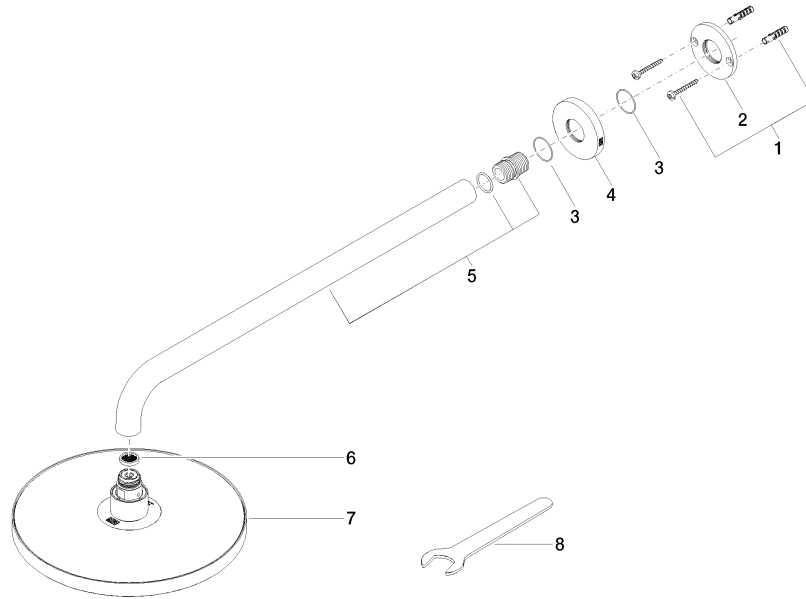

Rain shower with wall fixing 220 mm - Brushed Champagne (22kt Gold)

TARA

28 649 970

- 450mm projection
- rain shower Ø 220 mm
- PURE RAIN, max. flow rate 14 l/min (at 3 bar)
- rosette Ø 60 mm
- 1/2" connection
- with anti-scale system
- quick clearing
- This product can help a building meet the requirements of Green Building Rating Systems, e.g. LEED®, BREEAM®, DGNB

Fits: TARA, LISSÉ, VAIA, META

	Brushed Champagne (22kt Gold)	28 649 970-46 0050
	Chrome	28 649 970-00 0050
	Brushed Platinum	28 649 970-06 0050
	Platinum	28 649 970-08 0050
	Dark Chrome	28 649 970-19 0050
	Light Gold	28 649 970-26 0050
	Light Gold	28 649 970-26
	Brushed Light Gold	28 649 970-27 0050
	Brushed Light Gold	28 649 970-27
	Brushed Durabronze (23kt Gold)	28 649 970-28 0050
	Matte Black	28 649 970-33 0050
	Brushed Bronze	28 649 970-42 0050
	Champagne (22kt Gold)	28 649 970-47 0050
	Brushed Chrome	28 649 970-93 0050
	Brushed Dark Platinum	28 649 970-99 0050

Recommended miscellaneous

- Concealed wall elbow -** 35 085 970 90
- max. recess depth 163 mm
 - min. recess depth 90 mm

28 649 970

mm [inches]

Flow rate chart

28 649 970

Spare parts list

No.	Item Number	Name	Quantity used	Delivery time
1	04 30 31 032 00 90	fixing set	1	2
2	09 17 20 120 90	holder	1	2
3	09 14 10 150 90	seal	2	2
4	09 27 97 015-46	rosette	1	30
5	90 11 03 070 00-46	pipe	1	30
6	09 23 01 075 90	insert	1	2
7	90 12 05 092 00-46	90120509200-46	1	-
Spare part can no longer be ordered, please order the replacement item				
8	90 30 09 069 00 90	key	1	2