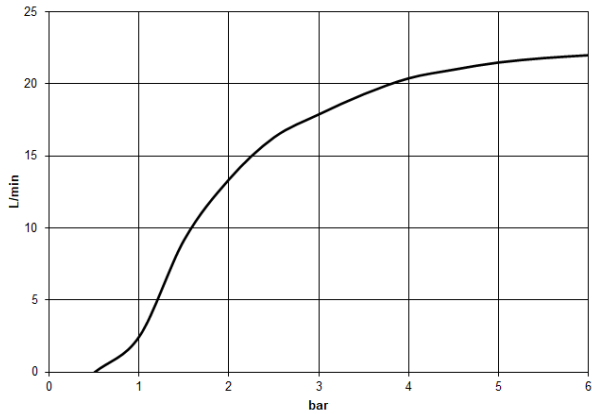

28 659 970

- 450mm projection
- rain shower Ø 400 mm
- PURE RAIN, max. flow rate 20 l/min (at 3 bar)
- Function from: 12 l/min
- rosette Ø 60 mm
- 1/2" connection
- with anti-scale system
- WRAS

Fits: TARA, LISSÉ, VAIA, META

	Platinum	28 659 970-08 0050
	Chrome	28 659 970-00 0050
	Brushed Platinum	28 659 970-06 0050
	Dark Chrome	28 659 970-19 0050
	Light Gold	28 659 970-26 0050
	Brushed Light Gold	28 659 970-27 0050
	Brushed Durabronze (23kt Gold)	28 659 970-28 0050
	Matte Black	28 659 970-33 0050
	Brushed Bronze	28 659 970-42 0050
	Brushed Champagne (22kt Gold)	28 659 970-46 0050
	Champagne (22kt Gold)	28 659 970-47 0050
	Brushed Chrome	28 659 970-93 0050
	Brushed Dark Platinum	28 659 970-99 0050

28 659 970

Flow rate chart

Spare parts list

No.	Item Number	Name	Quantity used	Delivery time
1	04 30 31 032 00 90	fixing set	1	2
2	09 17 20 120 90	holder	1	2
3	09 14 10 150 90	seal	2	2
4	09 27 97 015-08	rosette	1	40
5	90 11 03 070 00-08	pipe	1	40
6	09 23 01 075 90	insert	1	2
7	90 12 05 090 00-08	shower	1	40
8	90 30 09 069 00 90	key	1	2