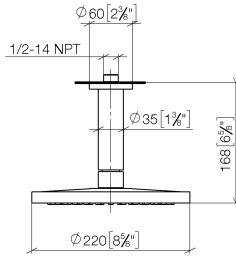

Rain shower with ceiling fixing 220 mm - Chrome

IMO

28 669 970

- rain shower Ø 220 mm
- PURE RAIN, max. flow rate 14 l/min (at 3 bar)
- rosette Ø 60 mm optional
- 1/2" connection
- with anti-scale system
- quick clearing
- This product can help a building meet the requirements of Green Building Rating Systems, e.g. LEED®, BREEAM®, DGNB

Recommended miscellaneous

- Concealed wall elbow -** 35 085 970 90
- max. recess depth 163 mm
 - min. recess depth 90 mm

28 669 970

mm [inches]

Flow rate chart

28 669 970

Spare parts list

No.	Item Number	Name	Quantity used	Delivery time
1	09 27 22 040-00	rosette	1	10
2	09 14 10 141 90	seal	1	2
3	09 11 03 080-00	connection	1	10
4	09 23 01 075 90	insert	1	2
5	90 12 05 092 00-00	90120509200-00	1	-
Spare part can no longer be ordered, please order the replacement item				
6	90 30 09 069 00 90	key	1	2