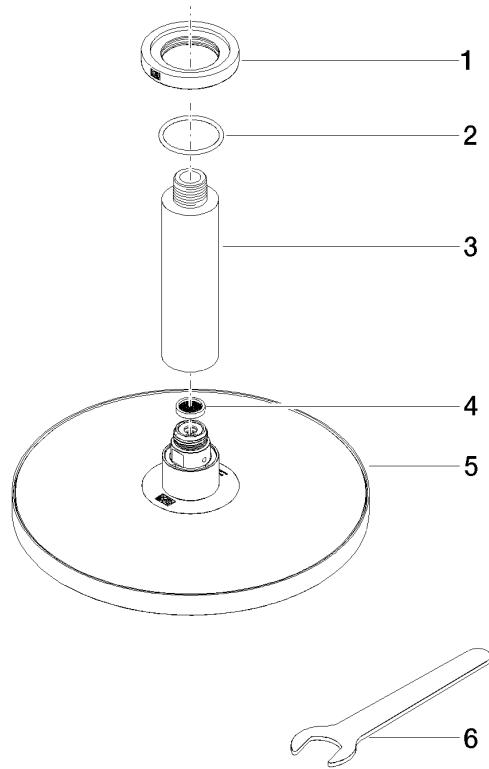

Rain shower with ceiling fixing 220 mm - Chrome

IMO

28 669 970

- rain shower Ø 220 mm
- PURE RAIN, max. flow rate 14 l/min (at 3 bar)
- rosette Ø 60 mm optional
- 1/2" connection
- with anti-scale system
- quick clearing
- This product can help a building meet the requirements of Green Building Rating Systems, e.g. LEED®, BREEAM®, DGNB

Fits: IMO, TARA, LISSÉ, VAIA, META, CYO

	Chrome	28 669 970-00 0050
	Brushed Platinum	28 669 970-06 0050
	Platinum	28 669 970-08 0050
	Dark Chrome	28 669 970-19 0050
	Light Gold	28 669 970-26 0050
	Light Gold	28 669 970-26
	Brushed Light Gold	28 669 970-27 0050
	Brushed Light Gold	28 669 970-27
	Brushed Durabronze (23kt Gold)	28 669 970-28 0050
	Matte Black	28 669 970-33 0050
	Brushed Bronze	28 669 970-42 0050
	Brushed Champagne (22kt Gold)	28 669 970-46 0050
	Champagne (22kt Gold)	28 669 970-47 0050
	Brushed Chrome	28 669 970-93 0050
	Brushed Dark Platinum	28 669 970-99 0050

Recommended miscellaneous

- Concealed wall elbow -** 35 085 970 90
- max. recess depth 163 mm
 - min. recess depth 90 mm

28 669 970

mm [inches]

Flow rate chart

28 669 970

Spare parts list

No.	Item Number	Name	Quantity used	Delivery time
1	09 27 22 040-00	rosette	1	10
2	09 14 10 141 90	seal	1	2
3	09 11 03 080-00	connection	1	10
4	09 23 01 075 90	insert	1	2
5	90 12 05 092 00-00	90120509200-00	1	-
Spare part can no longer be ordered, please order the replacement item				
6	90 30 09 069 00 90	key	1	2