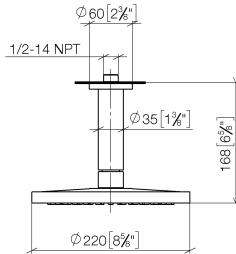

Rain shower with ceiling fixing 220 mm - Platinum

IMO

28 669 970

- rain shower Ø 220 mm
- PURE RAIN, max. flow rate 14 l/min (at 3 bar)
- rosette Ø 60 mm optional
- 1/2" connection
- with anti-scale system
- quick clearing
- This product can help a building meet the requirements of Green Building Rating Systems, e.g. LEED®, BREEAM®, DGNB

Recommended miscellaneous

- Concealed wall elbow -** 35 085 970 90
- max. recess depth 163 mm
 - min. recess depth 90 mm

28 669 970

mm [inches]

Flow rate chart

28 669 970

Spare parts list

No.	Item Number	Name	Quantity used	Delivery time
1	09 27 22 040-08	rosette	1	40
2	09 14 10 141 90	seal	1	2
3	09 11 03 080-08	connection	1	40
4	09 23 01 075 90	insert	1	2
5	90 12 05 092 20-08	shower	1	40
6	90 30 09 069 00 90	key	1	2