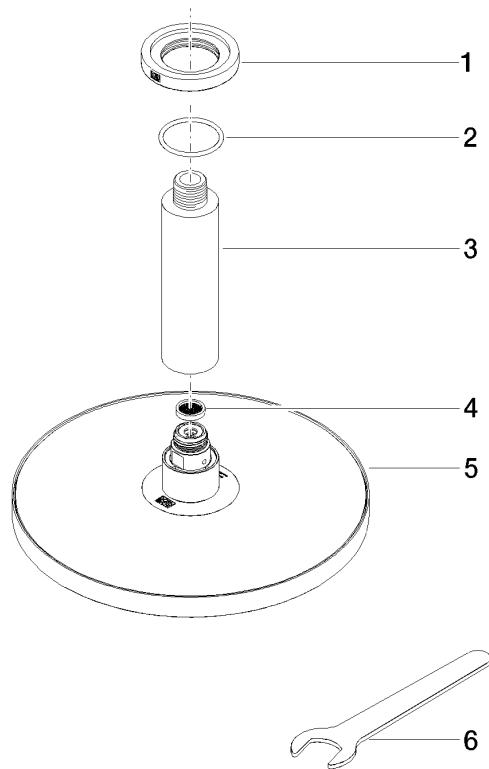

Rain shower with ceiling fixing 220 mm - Platinum

IMO

28 669 970

- rain shower Ø 220 mm
- PURE RAIN, max. flow rate 14 l/min (at 3 bar)
- rosette Ø 60 mm optional
- 1/2" connection
- with anti-scale system
- quick clearing
- This product can help a building meet the requirements of Green Building Rating Systems, e.g. LEED®, BREEAM®, DGNB

Fits: IMO, TARA, LISSÉ, VAIA, META, CYO

	Platinum	28 669 970-08 0050
	Chrome	28 669 970-00 0050
	Brushed Platinum	28 669 970-06 0050
	Dark Chrome	28 669 970-19 0050
	Light Gold	28 669 970-26 0050
	Light Gold	28 669 970-26
	Brushed Light Gold	28 669 970-27 0050
	Brushed Light Gold	28 669 970-27
	Brushed Durabronze (23kt Gold)	28 669 970-28 0050
	Matte Black	28 669 970-33 0050
	Brushed Bronze	28 669 970-42 0050
	Brushed Champagne (22kt Gold)	28 669 970-46 0050
	Champagne (22kt Gold)	28 669 970-47 0050
	Brushed Chrome	28 669 970-93 0050
	Brushed Dark Platinum	28 669 970-99 0050

Recommended miscellaneous

- Concealed wall elbow -** 35 085 970 90
- max. recess depth 163 mm
 - min. recess depth 90 mm

28 669 970

mm [inches]

Flow rate chart

28 669 970

Spare parts list

No.	Item Number	Name	Quantity used	Delivery time
1	09 27 22 040-08	rosette	1	40
2	09 14 10 141 90	seal	1	2
3	09 11 03 080-08	connection	1	40
4	09 23 01 075 90	insert	1	2
5	90 12 05 092 20-08	shower	1	40
6	90 30 09 069 00 90	key	1	2