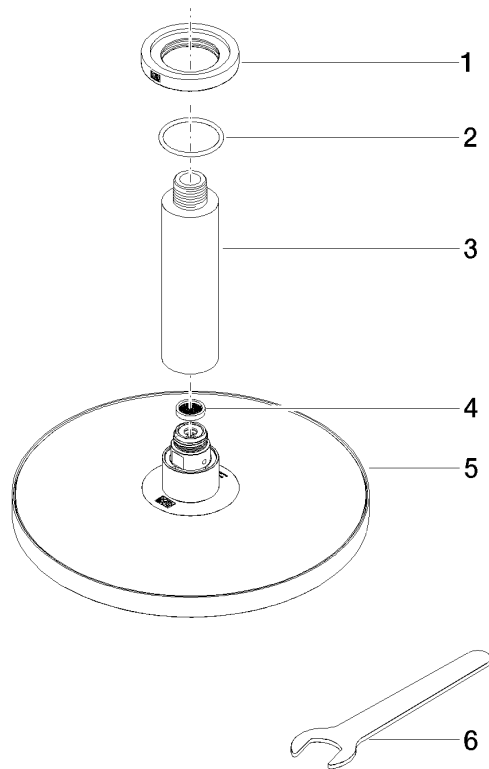

Rain shower with ceiling fixing 220 mm - Dark Chrome

IMO

28 669 970

- rain shower Ø 220 mm
- PURE RAIN, max. flow rate 14 l/min (at 3 bar)
- rosette Ø 60 mm optional
- 1/2" connection
- with anti-scale system
- quick clearing
- This product can help a building meet the requirements of Green Building Rating Systems, e.g. LEED®, BREEAM®, DGNB

Recommended miscellaneous

- Concealed wall elbow -** 35 085 970 90
- max. recess depth 163 mm
 - min. recess depth 90 mm

28 669 970

mm [inches]

Flow rate chart

28 669 970

Spare parts list

No.	Item Number	Name	Quantity used	Delivery time
1	09 27 22 040-19	rosette	1	20
2	09 14 10 141 90	seal	1	2
3	09 11 03 080-19	connection	1	20
4	09 23 01 075 90	insert	1	2
5	90 12 05 092 20-19	shower	1	20
6	90 30 09 069 00 90	key	1	2