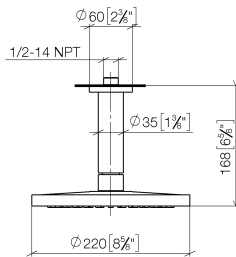

Rain shower with ceiling fixing 220 mm - Dark Chrome

IMO

28 669 970

- rain shower Ø 220 mm
- PURE RAIN, max. flow rate 14 l/min (at 3 bar)
- rosette Ø 60 mm optional
- 1/2" connection
- with anti-scale system
- quick clearing
- This product can help a building meet the requirements of Green Building Rating Systems, e.g. LEED®, BREEAM®, DGNB

Recommended miscellaneous

- Concealed wall elbow -** 35 085 970 90
- max. recess depth 163 mm
 - min. recess depth 90 mm

28 669 970

mm [inches]

Flow rate chart

28 669 970

Spare parts list

No.	Item Number	Name	Quantity used	Delivery time
1	09 27 22 040-19	rosette	1	20
2	09 14 10 141 90	seal	1	2
3	09 11 03 080-19	connection	1	20
4	09 23 01 075 90	insert	1	2
5	90 12 05 092 20-19	shower	1	20
6	90 30 09 069 00 90	key	1	2