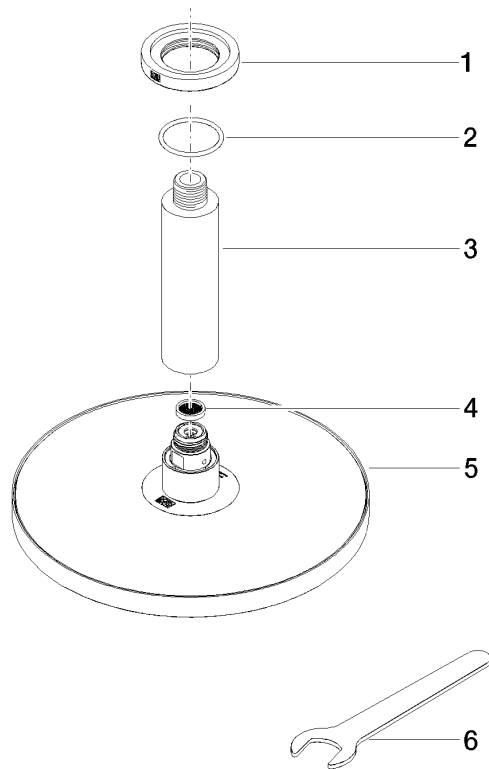

Rain shower with ceiling fixing 220 mm - Light Gold

IMO

28 669 970

- rain shower Ø 220 mm
- PURE RAIN, max. flow rate 14 l/min (at 3 bar)
- rosette Ø 60 mm optional
- 1/2" connection
- with anti-scale system
- quick clearing
- This product can help a building meet the requirements of Green Building Rating Systems, e.g. LEED®, BREEAM®, DGNB

Fits: IMO, TARA, LISSÉ, VAIA, META, CYO

	Light Gold	28 669 970-26 0050
	Chrome	28 669 970-00 0050
	Brushed Platinum	28 669 970-06 0050
	Platinum	28 669 970-08 0050
	Dark Chrome	28 669 970-19 0050
	Light Gold	28 669 970-26
	Brushed Light Gold	28 669 970-27 0050
	Brushed Light Gold	28 669 970-27
	Brushed Durabronze (23kt Gold)	28 669 970-28 0050
	Matte Black	28 669 970-33 0050
	Brushed Bronze	28 669 970-42 0050
	Brushed Champagne (22kt Gold)	28 669 970-46 0050
	Champagne (22kt Gold)	28 669 970-47 0050
	Brushed Chrome	28 669 970-93 0050
	Brushed Dark Platinum	28 669 970-99 0050

28 669 970

mm [inches]

Flow rate chart

28 669 970

Parts for other finishes can be found here: [Chrome](#)

Spare parts list

No.	Item Number	Name	Quantity used	Delivery time
1	09 27 22 040-26	rosette	1	60
2	09 14 10 141 90	seal	1	2
3	09 11 03 080-26	connection	1	60
4	09 23 01 075 90	insert	1	2
5	90 12 05 092 20-26	shower	1	30
6	90 30 09 069 00 90	key	1	2