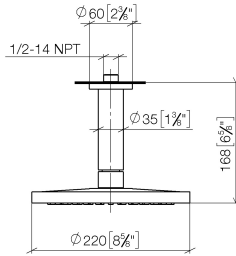

Rain shower with ceiling fixing 220 mm - Light Gold

IMO

28 669 970

- rain shower Ø 220 mm
- PURE RAIN, max. flow rate 14 l/min (at 3 bar)
- rosette Ø 60 mm optional
- 1/2" connection
- with anti-scale system
- quick clearing
- This product can help a building meet the requirements of Green Building Rating Systems, e.g. LEED®, BREEAM®, DGNB

Fits: IMO, TARA, LISSÉ, VAIA, META, CYO

	Light Gold	28 669 970-26 0050
	Chrome	28 669 970-00 0050
	Brushed Platinum	28 669 970-06 0050
	Platinum	28 669 970-08 0050
	Dark Chrome	28 669 970-19 0050
	Light Gold	28 669 970-26
	Brushed Light Gold	28 669 970-27 0050
	Brushed Light Gold	28 669 970-27
	Brushed Durabronze (23kt Gold)	28 669 970-28 0050
	Matte Black	28 669 970-33 0050
	Brushed Bronze	28 669 970-42 0050
	Brushed Champagne (22kt Gold)	28 669 970-46 0050
	Champagne (22kt Gold)	28 669 970-47 0050
	Brushed Chrome	28 669 970-93 0050
	Brushed Dark Platinum	28 669 970-99 0050

28 669 970

mm [inches]

Flow rate chart

28 669 970

Parts for other finishes can be found here: [Chrome](#)

Spare parts list

No.	Item Number	Name	Quantity used	Delivery time
1	09 27 22 040-26	rosette	1	60
2	09 14 10 141 90	seal	1	2
3	09 11 03 080-26	connection	1	60
4	09 23 01 075 90	insert	1	2
5	90 12 05 092 20-26	shower	1	30
6	90 30 09 069 00 90	key	1	2