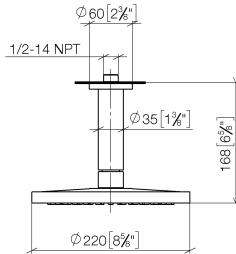

Rain shower with ceiling fixing 220 mm - Brushed Light Gold

IMO

28 669 970

- rain shower Ø 220 mm
- PURE RAIN, max. flow rate 14 l/min (at 3 bar)
- Function from: 7 l/min
- rosette Ø 60 mm optional
- 1/2" connection
- with anti-scale system
- quick clearing
- WRAS 2212012

Recommended miscellaneous

- Concealed wall elbow -** 35 085 970 90
- min. recess depth 90 mm
 - max. recess depth 163 mm

28 669 970

mm [inches]

Flow rate chart

Certificates

WRAS_2212012.

DVGW_DW-
6517DN0118.