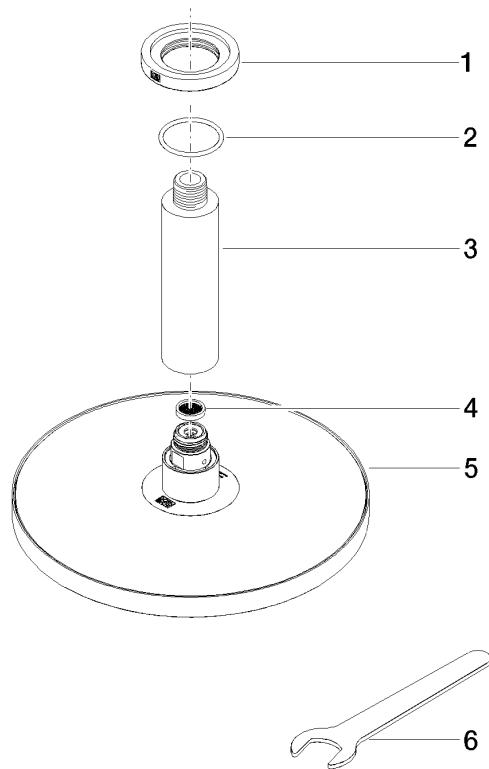

Rain shower with ceiling fixing 220 mm - Brushed Light Gold

IMO

28 669 970

- rain shower Ø 220 mm
- PURE RAIN, max. flow rate 14 l/min (at 3 bar)
- Function from: 7 l/min
- rosette Ø 60 mm optional
- 1/2" connection
- with anti-scale system
- quick clearing
- WRAS 2212012

Recommended miscellaneous

- Concealed wall elbow -** 35 085 970 90
- min. recess depth 90 mm
 - max. recess depth 163 mm

28 669 970

mm [inches]

Flow rate chart

Certificates

WRAS_2212012.

DVGW_DW-
6517DN0118.

LGA_38655.

28 669 970

Spare parts list

No.	Item Number	Name	Quantity used	Delivery time
1	09 27 22 040-27	rosette	1	60
2	09 14 10 141 90	seal	1	2
3	09 11 03 080-27	connection	1	60
4	09 23 01 075 90	insert	1	2
5	04 12 05 092 00-27	shower	1	60
6	90 30 09 069 00 90	key	1	2