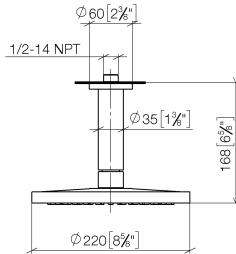

Rain shower with ceiling fixing 220 mm - Brushed Light Gold

IMO

28 669 970

- rain shower Ø 220 mm
- PURE RAIN, max. flow rate 14 l/min (at 3 bar)
- rosette Ø 60 mm optional
- 1/2" connection
- with anti-scale system
- quick clearing
- This product can help a building meet the requirements of Green Building Rating Systems, e.g. LEED®, BREEAM®, DGNB

Fits: IMO, TARA, LISSÉ, VAIA, META, CYO

	Brushed Light Gold	28 669 970-27 0050
	Chrome	28 669 970-00 0050
	Brushed Platinum	28 669 970-06 0050
	Platinum	28 669 970-08 0050
	Dark Chrome	28 669 970-19 0050
	Light Gold	28 669 970-26 0050
	Light Gold	28 669 970-26
	Brushed Light Gold	28 669 970-27
	Brushed Durabronze (23kt Gold)	28 669 970-28 0050
	Matte Black	28 669 970-33 0050
	Brushed Bronze	28 669 970-42 0050
	Brushed Champagne (22kt Gold)	28 669 970-46 0050
	Champagne (22kt Gold)	28 669 970-47 0050
	Brushed Chrome	28 669 970-93 0050
	Brushed Dark Platinum	28 669 970-99 0050

28 669 970

mm [inches]

Flow rate chart

28 669 970

Parts for other finishes can be found here: [Chrome](#)

Spare parts list

No.	Item Number	Name	Quantity used	Delivery time
1	09 27 22 040-27	rosette	1	60
2	09 14 10 141 90	seal	1	2
3	09 11 03 080-27	connection	1	60
4	09 23 01 075 90	insert	1	2
5	90 12 05 092 20-27	shower	1	30
6	90 30 09 069 00 90	key	1	2