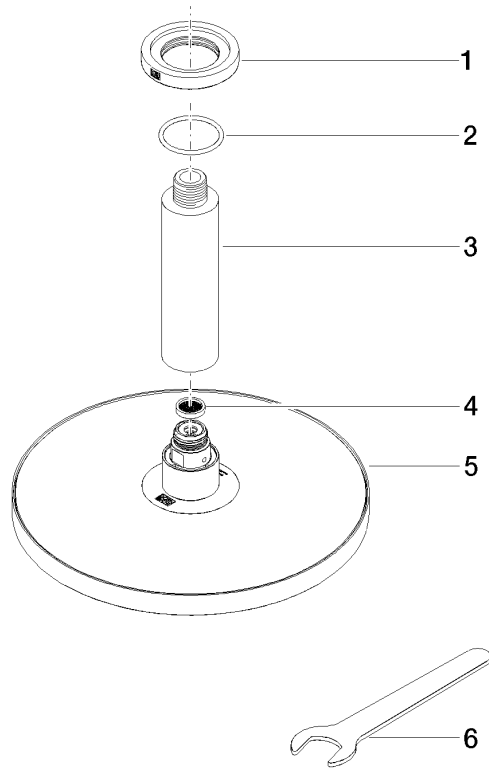

Rain shower with ceiling fixing 220 mm - Brushed Light Gold

IMO

28 669 970

- rain shower Ø 220 mm
- PURE RAIN, max. flow rate 14 l/min (at 3 bar)
- rosette Ø 60 mm optional
- 1/2" connection
- with anti-scale system
- quick clearing
- This product can help a building meet the requirements of Green Building Rating Systems, e.g. LEED®, BREEAM®, DGNB

Fits: IMO, TARA, LISSÉ, VAIA, META, CYO

	Brushed Light Gold	28 669 970-27 0050
	Chrome	28 669 970-00 0050
	Brushed Platinum	28 669 970-06 0050
	Platinum	28 669 970-08 0050
	Dark Chrome	28 669 970-19 0050
	Light Gold	28 669 970-26 0050
	Light Gold	28 669 970-26
	Brushed Light Gold	28 669 970-27
	Brushed Durabronze (23kt Gold)	28 669 970-28 0050
	Matte Black	28 669 970-33 0050
	Brushed Bronze	28 669 970-42 0050
	Brushed Champagne (22kt Gold)	28 669 970-46 0050
	Champagne (22kt Gold)	28 669 970-47 0050
	Brushed Chrome	28 669 970-93 0050
	Brushed Dark Platinum	28 669 970-99 0050

28 669 970

mm [inches]

Flow rate chart

28 669 970

Parts for other finishes can be found here: [Chrome](#)

Spare parts list

No.	Item Number	Name	Quantity used	Delivery time
1	09 27 22 040-27	rosette	1	60
2	09 14 10 141 90	seal	1	2
3	09 11 03 080-27	connection	1	60
4	09 23 01 075 90	insert	1	2
5	90 12 05 092 20-27	shower	1	30
6	90 30 09 069 00 90	key	1	2