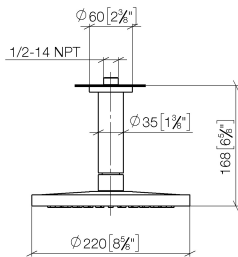

Rain shower with ceiling fixing 220 mm - Brushed Durabronze (23kt Gold)

IMO

28 669 970

- rain shower Ø 220 mm
- PURE RAIN, max. flow rate 14 l/min (at 3 bar)
- rosette Ø 60 mm optional
- 1/2" connection
- with anti-scale system
- quick clearing
- This product can help a building meet the requirements of Green Building Rating Systems, e.g. LEED®, BREEAM®, DGNB

Recommended miscellaneous

- Concealed wall elbow -** 35 085 970 90
- max. recess depth 163 mm
 - min. recess depth 90 mm

28 669 970

mm [inches]

Flow rate chart

28 669 970

Spare parts list

No.	Item Number	Name	Quantity used	Delivery time
1	09 27 22 040-28	rosette	1	20
2	09 14 10 141 90	seal	1	2
3	09 11 03 080-28	connection	1	20
4	09 23 01 075 90	insert	1	2
5	90 12 05 092 20-28	shower	1	20
6	90 30 09 069 00 90	key	1	2