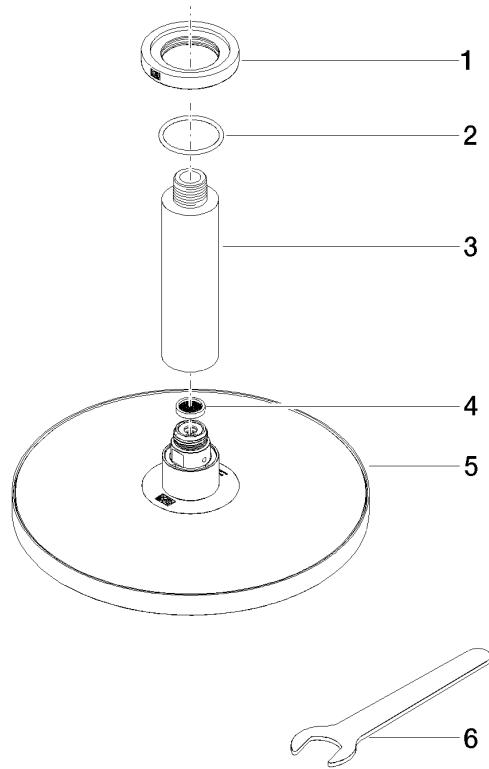

Rain shower with ceiling fixing 220 mm - Brushed Durabronze (23kt Gold)

IMO

28 669 970

- rain shower Ø 220 mm
- PURE RAIN, max. flow rate 14 l/min (at 3 bar)
- rosette Ø 60 mm optional
- 1/2" connection
- with anti-scale system
- quick clearing
- This product can help a building meet the requirements of Green Building Rating Systems, e.g. LEED®, BREEAM®, DGNB

Fits: IMO, TARA, LISSÉ, VAIA, META, CYO

	Brushed Durabronze (23kt Gold)	28 669 970-28 0050
	Chrome	28 669 970-00 0050
	Brushed Platinum	28 669 970-06 0050
	Platinum	28 669 970-08 0050
	Dark Chrome	28 669 970-19 0050
	Light Gold	28 669 970-26 0050
	Light Gold	28 669 970-26
	Brushed Light Gold	28 669 970-27 0050
	Brushed Light Gold	28 669 970-27
	Matte Black	28 669 970-33 0050
	Brushed Bronze	28 669 970-42 0050
	Brushed Champagne (22kt Gold)	28 669 970-46 0050
	Champagne (22kt Gold)	28 669 970-47 0050
	Brushed Chrome	28 669 970-93 0050
	Brushed Dark Platinum	28 669 970-99 0050

Recommended miscellaneous

- Concealed wall elbow -** 35 085 970 90
- max. recess depth 163 mm
 - min. recess depth 90 mm

28 669 970

mm [inches]

Flow rate chart

28 669 970

Spare parts list

No.	Item Number	Name	Quantity used	Delivery time
1	09 27 22 040-28	rosette	1	20
2	09 14 10 141 90	seal	1	2
3	09 11 03 080-28	connection	1	20
4	09 23 01 075 90	insert	1	2
5	90 12 05 092 20-28	shower	1	20
6	90 30 09 069 00 90	key	1	2