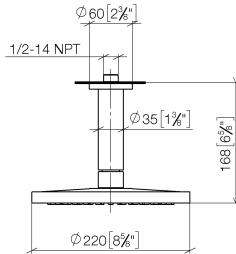

## Rain shower with ceiling fixing 220 mm - Matte Black

IMO

28 669 970

- rain shower Ø 220 mm
- PURE RAIN, max. flow rate 14 l/min (at 3 bar)
- rosette Ø 60 mm optional
- 1/2" connection
- with anti-scale system
- quick clearing
- This product can help a building meet the requirements of Green Building Rating Systems, e.g. LEED®, BREEAM®, DGNB

### Recommended miscellaneous

- Concealed wall elbow -** 35 085 970 90
- max. recess depth 163 mm
  - min. recess depth 90 mm

28 669 970

mm [inches]

Flow rate chart

28 669 970

Spare parts list

No.	Item Number	Name	Quantity used	Delivery time
1	09 27 22 040-33	rosette	1	30
2	09 14 10 141 90	seal	1	2
3	09 11 03 080-33	connection	1	30
4	09 23 01 075 90	insert	1	2
5	90 12 05 092 20-33	shower	1	30
6	90 30 09 069 00 90	key	1	2