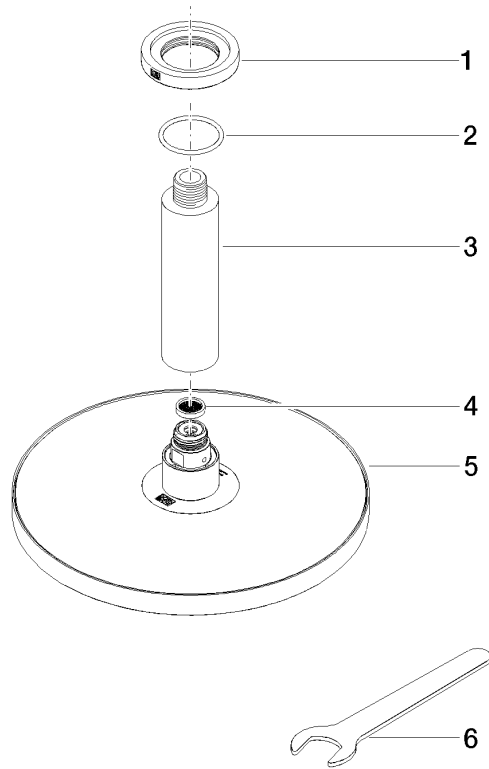

## Rain shower with ceiling fixing 220 mm - Matte Black

IMO

28 669 970

- rain shower Ø 220 mm
- PURE RAIN, max. flow rate 14 l/min (at 3 bar)
- rosette Ø 60 mm optional
- 1/2" connection
- with anti-scale system
- quick clearing
- This product can help a building meet the requirements of Green Building Rating Systems, e.g. LEED®, BREEAM®, DGNB

### Recommended miscellaneous

- Concealed wall elbow -** 35 085 970 90
- max. recess depth 163 mm
  - min. recess depth 90 mm

28 669 970

mm [inches]

Flow rate chart

28 669 970

Spare parts list

No.	Item Number	Name	Quantity used	Delivery time
1	09 27 22 040-33	rosette	1	30
2	09 14 10 141 90	seal	1	2
3	09 11 03 080-33	connection	1	30
4	09 23 01 075 90	insert	1	2
5	90 12 05 092 20-33	shower	1	30
6	90 30 09 069 00 90	key	1	2