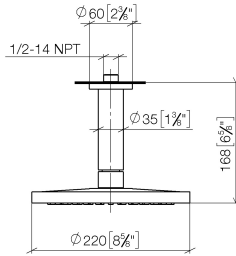

## Rain shower with ceiling fixing 220 mm - Brushed Bronze

IMO

28 669 970

- rain shower Ø 220 mm
- PURE RAIN, max. flow rate 14 l/min (at 3 bar)
- rosette Ø 60 mm optional
- 1/2" connection
- with anti-scale system
- quick clearing
- This product can help a building meet the requirements of Green Building Rating Systems, e.g. LEED®, BREEAM®, DGNB

### Recommended miscellaneous

- Concealed wall elbow -** 35 085 970 90
- min. recess depth 90 mm
  - max. recess depth 163 mm

28 669 970

mm [inches]

Flow rate chart

28 669 970

**Spare parts list**

No.	Item Number	Name	Quantity used	Delivery time
1	09 27 22 040-42	rosette	1	60
2	09 14 10 141 90	seal	1	2
3	09 11 03 080-42	connection	1	60
4	09 23 01 075 90	insert	1	2
5	90 12 05 092 00-42	90120509200-42	1	-
Spare part can no longer be ordered, please order the replacement item				
6	90 30 09 069 00 90	key	1	2