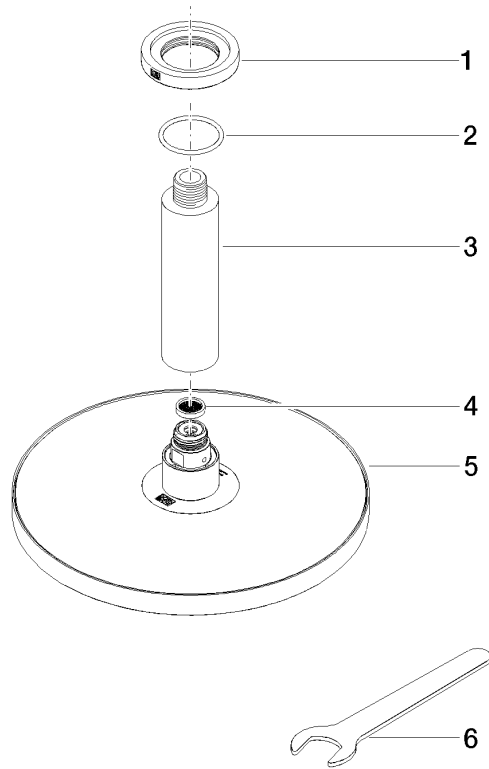

## Rain shower with ceiling fixing 220 mm - Brushed Bronze

IMO

28 669 970

- rain shower Ø 220 mm
- PURE RAIN, max. flow rate 14 l/min (at 3 bar)
- rosette Ø 60 mm optional
- 1/2" connection
- with anti-scale system
- quick clearing
- This product can help a building meet the requirements of Green Building Rating Systems, e.g. LEED®, BREEAM®, DGNB

Fits: IMO, TARA, LISSÉ, VAIA, META, CYO

	Brushed Bronze	28 669 970-42 0050
	Chrome	28 669 970-00 0050
	Brushed Platinum	28 669 970-06 0050
	Platinum	28 669 970-08 0050
	Dark Chrome	28 669 970-19 0050
	Light Gold	28 669 970-26 0050
	Light Gold	28 669 970-26
	Brushed Light Gold	28 669 970-27 0050
	Brushed Light Gold	28 669 970-27
	Brushed Durabronze (23kt Gold)	28 669 970-28 0050
	Matte Black	28 669 970-33 0050
	Brushed Champagne (22kt Gold)	28 669 970-46 0050
	Champagne (22kt Gold)	28 669 970-47 0050
	Brushed Chrome	28 669 970-93 0050
	Brushed Dark Platinum	28 669 970-99 0050

### Recommended miscellaneous

- Concealed wall elbow -** 35 085 970 90
- min. recess depth 90 mm
  - max. recess depth 163 mm

28 669 970

mm [inches]

Flow rate chart

28 669 970

**Spare parts list**

No.	Item Number	Name	Quantity used	Delivery time
1	09 27 22 040-42	rosette	1	60
2	09 14 10 141 90	seal	1	2
3	09 11 03 080-42	connection	1	60
4	09 23 01 075 90	insert	1	2
5	90 12 05 092 00-42	90120509200-42	1	-
Spare part can no longer be ordered, please order the replacement item				
6	90 30 09 069 00 90	key	1	2