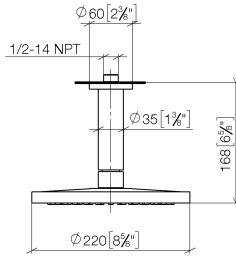

Rain shower with ceiling fixing 220 mm - Brushed Dark Platinum

IMO

28 669 970

- rain shower Ø 220 mm
- PURE RAIN, max. flow rate 14 l/min (at 3 bar)
- rosette Ø 60 mm optional
- 1/2" connection
- with anti-scale system
- quick clearing
- This product can help a building meet the requirements of Green Building Rating Systems, e.g. LEED®, BREEAM®, DGNB

Recommended miscellaneous

- Concealed wall elbow -** 35 085 970 90
- max. recess depth 163 mm
 - min. recess depth 90 mm

28 669 970

mm [inches]

Flow rate chart

28 669 970

Spare parts list

No.	Item Number	Name	Quantity used	Delivery time
1	09 27 22 040-99	rosette	1	30
2	09 14 10 141 90	seal	1	2
3	09 11 03 080-99	connection	1	30
4	09 23 01 075 90	insert	1	2
5	90 12 05 092 20-99	shower	1	30
6	90 30 09 069 00 90	key	1	2