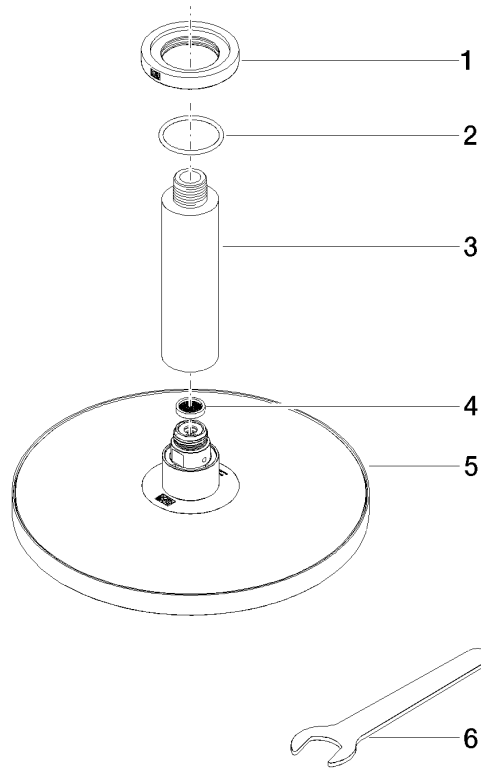

Rain shower with ceiling fixing 220 mm - Brushed Dark Platinum

IMO

28 669 970

- rain shower Ø 220 mm
- PURE RAIN, max. flow rate 14 l/min (at 3 bar)
- rosette Ø 60 mm optional
- 1/2" connection
- with anti-scale system
- quick clearing
- This product can help a building meet the requirements of Green Building Rating Systems, e.g. LEED®, BREEAM®, DGNB

Recommended miscellaneous

- Concealed wall elbow -** 35 085 970 90
- max. recess depth 163 mm
 - min. recess depth 90 mm

28 669 970

mm [inches]

Flow rate chart

28 669 970

Spare parts list

No.	Item Number	Name	Quantity used	Delivery time
1	09 27 22 040-99	rosette	1	30
2	09 14 10 141 90	seal	1	2
3	09 11 03 080-99	connection	1	30
4	09 23 01 075 90	insert	1	2
5	90 12 05 092 20-99	shower	1	30
6	90 30 09 069 00 90	key	1	2