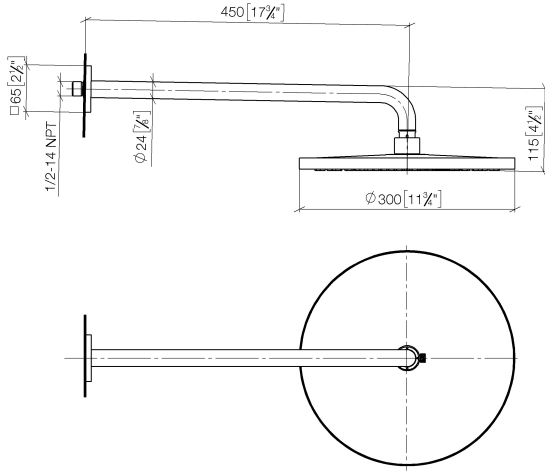

Rain shower with wall fixing 300 mm - Matte Black

IMO

28 679 670

- 450mm projection
- rain shower Ø 300 mm
- PURE RAIN, max. flow rate 14 l/min (at 3 bar)
- rosette 65 x 65 mm
- 1/2" connection
- with anti-scale system
- quick clearing
- This product can help a building meet the requirements of Green Building Rating Systems, e.g. LEED®, BREEAM®, DGNB

Fits: IMO, CYO

	Matte Black	28 679 670-33 0050
	Chrome	28 679 670-00 0050
	Brushed Platinum	28 679 670-06 0050
	Platinum	28 679 670-08 0050
	Dark Chrome	28 679 670-19 0050
	Brushed Light Gold	28 679 670-27 0050
	Brushed Durabronze (23kt Gold)	28 679 670-28 0050
	Brushed Champagne (22kt Gold)	28 679 670-46 0050
	Champagne (22kt Gold)	28 679 670-47 0050
	Brushed Chrome	28 679 670-93 0050
	Brushed Dark Platinum	28 679 670-99 0050

28 679 670

mm [inches]

Flow rate chart

28 679 670

Parts for other
finishes can be found
here: [Chrome](#)