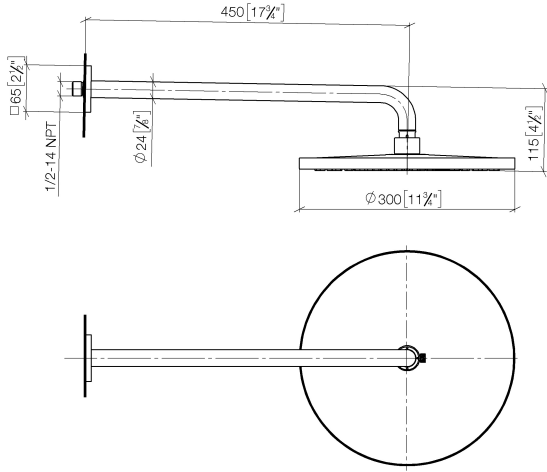

Rain shower with wall fixing 300 mm - Champagne (22kt Gold)

IMO

28 679 670

- 450mm projection
- rain shower Ø 300 mm
- PURE RAIN, max. flow rate 14 l/min (at 3 bar)
- rosette 65 x 65 mm
- 1/2" connection
- with anti-scale system
- quick clearing
- This product can help a building meet the requirements of Green Building Rating Systems, e.g. LEED®, BREEAM®, DGNB

Fits: IMO, CYO

	Champagne (22kt Gold)	28 679 670-47 0050
	Chrome	28 679 670-00 0050
	Brushed Platinum	28 679 670-06 0050
	Platinum	28 679 670-08 0050
	Dark Chrome	28 679 670-19 0050
	Brushed Light Gold	28 679 670-27 0050
	Brushed Durabronze (23kt Gold)	28 679 670-28 0050
	Matte Black	28 679 670-33 0050
	Brushed Champagne (22kt Gold)	28 679 670-46 0050
	Brushed Chrome	28 679 670-93 0050
	Brushed Dark Platinum	28 679 670-99 0050

28 679 670

mm [inches]

Flow rate chart

28 679 670

Parts for other finishes can be found here: [Chrome](#)

Spare parts list

No.	Item Number	Name	Quantity used	Delivery time
1	04 30 31 032 00 90	fixing set	1	2
2	09 17 20 120 90	holder	1	2
3	09 14 10 150 90	seal	2	2
4	09 27 67 015-47	rosette	1	30
5	90 31 11 038 00 90	pin	1	2
6	90 11 03 070 00-47	pipe	1	30
7	09 23 01 075 90	insert	1	2
8	04 12 05 091 10-47	shower	1	30
9	90 30 09 069 00 90	key	1	2