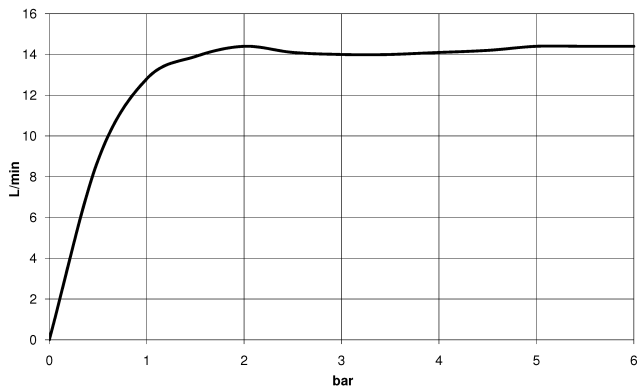

Rain shower with wall fixing 300 mm - Champagne (22kt Gold)

IMO

28 679 670

- 450mm projection
- rain shower Ø 300 mm
- PURE RAIN, max. flow rate 14 l/min (at 3 bar)
- rosette 65 x 65 mm
- 1/2" connection
- with anti-scale system
- quick clearing
- This product can help a building meet the requirements of Green Building Rating Systems, e.g. LEED®, BREEAM®, DGNB

Fits: IMO, CYO

	Champagne (22kt Gold)	28 679 670-47 0050
	Chrome	28 679 670-00 0050
	Brushed Platinum	28 679 670-06 0050
	Platinum	28 679 670-08 0050
	Dark Chrome	28 679 670-19 0050
	Brushed Light Gold	28 679 670-27 0050
	Brushed Durabronze (23kt Gold)	28 679 670-28 0050
	Matte Black	28 679 670-33 0050
	Brushed Champagne (22kt Gold)	28 679 670-46 0050
	Brushed Chrome	28 679 670-93 0050
	Brushed Dark Platinum	28 679 670-99 0050

28 679 670

mm [inches]

Flow rate chart

28 679 670

Parts for other finishes can be found here: [Chrome](#)

Spare parts list

No.	Item Number	Name	Quantity used	Delivery time
1	04 30 31 032 00 90	fixing set	1	2
2	09 17 20 120 90	holder	1	2
3	09 14 10 150 90	seal	2	2
4	09 27 67 015-47	rosette	1	30
5	90 31 11 038 00 90	pin	1	2
6	90 11 03 070 00-47	pipe	1	30
7	09 23 01 075 90	insert	1	2
8	04 12 05 091 10-47	shower	1	30
9	90 30 09 069 00 90	key	1	2