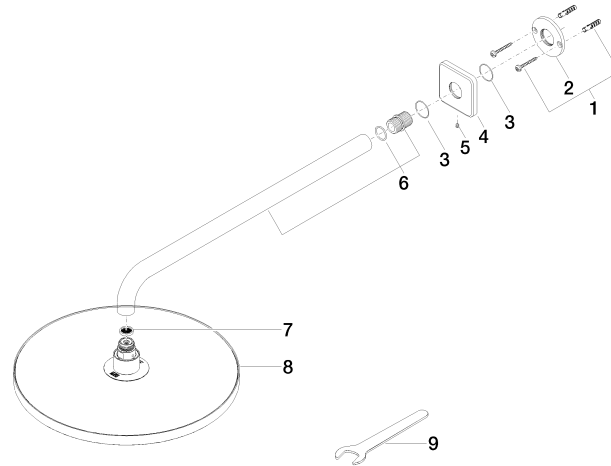

Rain shower with wall fixing 300 mm - Champagne (22kt Gold)

IMO

28 679 670

- 450mm projection
- rain shower Ø 300 mm
- PURE RAIN, max. flow rate 14 l/min (at 3 bar)
- rosette 65 x 65 mm
- 1/2" connection
- with anti-scale system
- quick clearing
- This product can help a building meet the requirements of Green Building Rating Systems, e.g. LEED®, BREEAM®, DGNB

28 679 670

mm [inches]

Flow rate chart

28 679 670

Parts for other finishes can be found here: [Chrome](#)

Spare parts list

No.	Item Number	Name	Quantity used	Delivery time
1	04 30 31 032 00 90	fixing set	1	2
2	09 17 20 120 90	holder	1	2
3	09 14 10 150 90	seal	2	2
4	09 27 67 015-47	rosette	1	30
5	90 31 11 038 00 90	pin	1	2
6	90 11 03 070 00-47	pipe	1	30
7	09 23 01 075 90	insert	1	2
8	04 12 05 091 10-47	shower	1	30
9	90 30 09 069 00 90	key	1	2