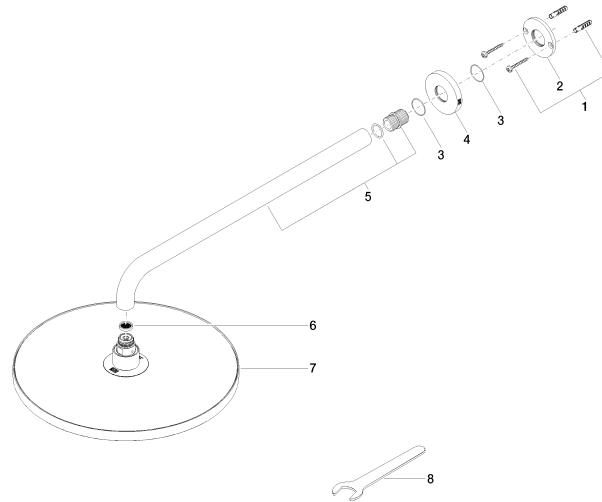

Rain shower with wall fixing 300 mm - Chrome

TARA

28 679 970

- 450mm projection
- rain shower Ø 300 mm
- PURE RAIN, max. flow rate 14 l/min (at 3 bar)
- rosette Ø 60 mm
- 1/2" connection
- with anti-scale system
- quick clearing
- This product can help a building meet the requirements of Green Building Rating Systems, e.g. LEED®, BREEAM®, DGNB

Fits: TARA, LISSÉ, VAIA, META

	Chrome	28 679 970-00 0050
	Brushed Platinum	28 679 970-06 0050
	Platinum	28 679 970-08 0050
	Dark Chrome	28 679 970-19 0050
	Light Gold	28 679 970-26 0050
	Light Gold	28 679 970-26
	Brushed Light Gold	28 679 970-27 0050
	Brushed Light Gold	28 679 970-27
	Brushed Durabronze (23kt Gold)	28 679 970-28 0050
	Matte Black	28 679 970-33 0050
	Brushed Bronze	28 679 970-42 0050
	Brushed Champagne (22kt Gold)	28 679 970-46 0050
	Champagne (22kt Gold)	28 679 970-47 0050
	Brushed Chrome	28 679 970-93 0050
	Brushed Dark Platinum	28 679 970-99 0050

28 679 970

mm [inches]

Flow rate chart

28 679 970

Parts for other finishes can be found here: Brushed Platinum

Spare parts list

No.	Item Number	Name	Quantity used	Delivery time
1	04 30 31 032 00 90	fixing set	1	2
2	09 17 20 120 90	holder	1	2
3	09 14 10 150 90	seal	2	2
4	09 27 97 015-00	rosette	1	10
5	90 11 03 070 00-00	pipe	1	10
6	09 23 01 075 90	insert	1	2
7	04 12 05 091 10-00	shower	1	10
8	90 30 09 069 00 90	key	1	2