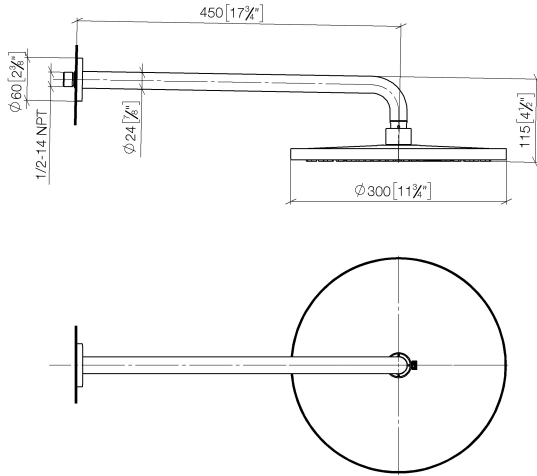

Rain shower with wall fixing 300 mm - Chrome

TARA

28 679 970

- 450mm projection
- rain shower Ø 300 mm
- PURE RAIN, max. flow rate 14 l/min (at 3 bar)
- rosette Ø 60 mm
- 1/2" connection
- with anti-scale system
- quick clearing
- This product can help a building meet the requirements of Green Building Rating Systems, e.g. LEED®, BREEAM®, DGNB

Fits: TARA, LISSÉ, VAIA, META

	Chrome	28 679 970-00 0050
	Brushed Platinum	28 679 970-06 0050
	Platinum	28 679 970-08 0050
	Dark Chrome	28 679 970-19 0050
	Light Gold	28 679 970-26 0050
	Light Gold	28 679 970-26
	Brushed Light Gold	28 679 970-27 0050
	Brushed Light Gold	28 679 970-27
	Brushed Durabronze (23kt Gold)	28 679 970-28 0050
	Matte Black	28 679 970-33 0050
	Brushed Bronze	28 679 970-42 0050
	Brushed Champagne (22kt Gold)	28 679 970-46 0050
	Champagne (22kt Gold)	28 679 970-47 0050
	Brushed Chrome	28 679 970-93 0050
	Brushed Dark Platinum	28 679 970-99 0050

28 679 970

mm [inches]

Flow rate chart

28 679 970

Parts for other finishes can be found here: Brushed Platinum

Spare parts list

No.	Item Number	Name	Quantity used	Delivery time
1	04 30 31 032 00 90	fixing set	1	2
2	09 17 20 120 90	holder	1	2
3	09 14 10 150 90	seal	2	2
4	09 27 97 015-00	rosette	1	10
5	90 11 03 070 00-00	pipe	1	10
6	09 23 01 075 90	insert	1	2
7	04 12 05 091 10-00	shower	1	10
8	90 30 09 069 00 90	key	1	2