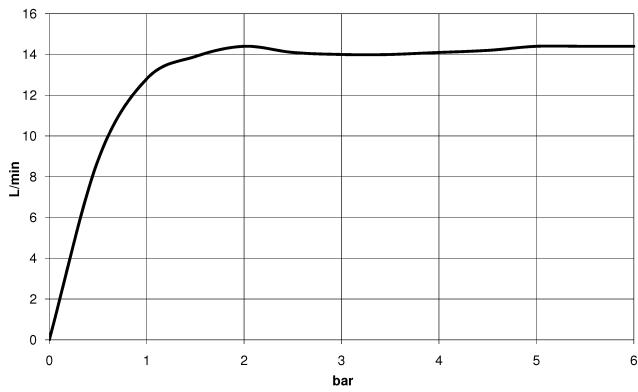

Rain shower with wall fixing 300 mm - Platinum

TARA

28 679 970

- 450mm projection
- rain shower Ø 300 mm
- PURE RAIN, max. flow rate 14 l/min (at 3 bar)
- rosette Ø 60 mm
- 1/2" connection
- with anti-scale system
- quick clearing
- This product can help a building meet the requirements of Green Building Rating Systems, e.g. LEED®, BREEAM®, DGNB

Fits: TARA, LISSÉ, VAIA, META

	Platinum	28 679 970-08 0050
	Chrome	28 679 970-00 0050
	Brushed Platinum	28 679 970-06 0050
	Dark Chrome	28 679 970-19 0050
	Light Gold	28 679 970-26 0050
	Light Gold	28 679 970-26
	Brushed Light Gold	28 679 970-27 0050
	Brushed Light Gold	28 679 970-27
	Brushed Durabronze (23kt Gold)	28 679 970-28 0050
	Matte Black	28 679 970-33 0050
	Brushed Bronze	28 679 970-42 0050
	Brushed Champagne (22kt Gold)	28 679 970-46 0050
	Champagne (22kt Gold)	28 679 970-47 0050
	Brushed Chrome	28 679 970-93 0050
	Brushed Dark Platinum	28 679 970-99 0050

28 679 970

mm [inches]

Flow rate chart

28 679 970

Parts for other finishes can be found here: [Chrome](#)

Spare parts list

No.	Item Number	Name	Quantity used	Delivery time
1	04 30 31 032 00 90	fixing set	1	2
2	09 17 20 120 90	holder	1	2
3	09 14 10 150 90	seal	2	2
4	09 27 97 015-08	rosette	1	40
5	90 11 03 070 00-08	pipe	1	40
6	09 23 01 075 90	insert	1	2
7	04 12 05 091 10-08	shower	1	40
8	90 30 09 069 00 90	key	1	2