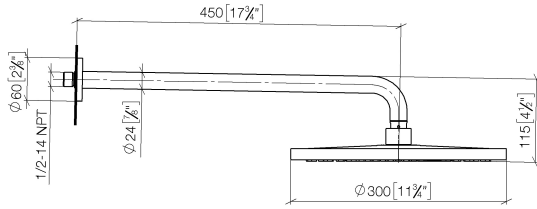

Rain shower with wall fixing 300 mm - Platinum

TARA

28 679 970

- 450mm projection
- rain shower Ø 300 mm
- PURE RAIN, max. flow rate 14 l/min (at 3 bar)
- rosette Ø 60 mm
- 1/2" connection
- with anti-scale system
- quick clearing
- This product can help a building meet the requirements of Green Building Rating Systems, e.g. LEED®, BREEAM®, DGNB

Fits: TARA, LISSÉ, VAIA, META

	Platinum	28 679 970-08 0050
	Chrome	28 679 970-00 0050
	Brushed Platinum	28 679 970-06 0050
	Dark Chrome	28 679 970-19 0050
	Light Gold	28 679 970-26 0050
	Light Gold	28 679 970-26
	Brushed Light Gold	28 679 970-27 0050
	Brushed Light Gold	28 679 970-27
	Brushed Durabronze (23kt Gold)	28 679 970-28 0050
	Matte Black	28 679 970-33 0050
	Brushed Bronze	28 679 970-42 0050
	Brushed Champagne (22kt Gold)	28 679 970-46 0050
	Champagne (22kt Gold)	28 679 970-47 0050
	Brushed Chrome	28 679 970-93 0050
	Brushed Dark Platinum	28 679 970-99 0050

28 679 970

mm [inches]

Flow rate chart

28 679 970

Parts for other finishes can be found here: [Chrome](#)

Spare parts list

No.	Item Number	Name	Quantity used	Delivery time
1	04 30 31 032 00 90	fixing set	1	2
2	09 17 20 120 90	holder	1	2
3	09 14 10 150 90	seal	2	2
4	09 27 97 015-08	rosette	1	40
5	90 11 03 070 00-08	pipe	1	40
6	09 23 01 075 90	insert	1	2
7	04 12 05 091 10-08	shower	1	40
8	90 30 09 069 00 90	key	1	2