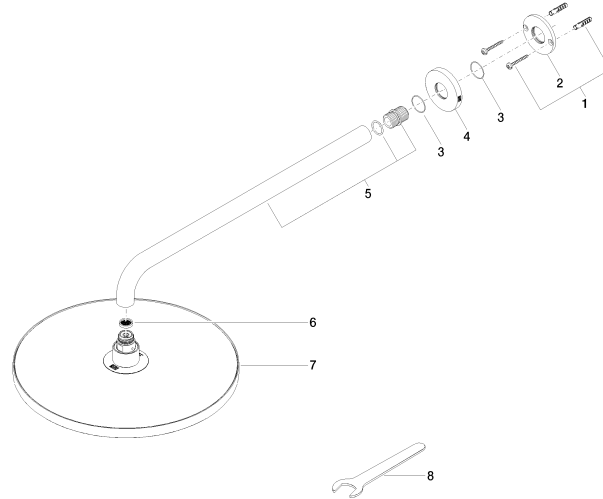

Rain shower with wall fixing 300 mm - Platinum

TARA

28 679 970

- 450mm projection
- rain shower Ø 300 mm
- PURE RAIN, max. flow rate 14 l/min (at 3 bar)
- rosette Ø 60 mm
- 1/2" connection
- with anti-scale system
- quick clearing
- This product can help a building meet the requirements of Green Building Rating Systems, e.g. LEED®, BREEAM®, DGNB

Fits: TARA, LISSÉ, VAIA, META

	Platinum	28 679 970-08 0050
	Chrome	28 679 970-00 0050
	Brushed Platinum	28 679 970-06 0050
	Dark Chrome	28 679 970-19 0050
	Light Gold	28 679 970-26 0050
	Light Gold	28 679 970-26
	Brushed Light Gold	28 679 970-27 0050
	Brushed Light Gold	28 679 970-27
	Brushed Durabronze (23kt Gold)	28 679 970-28 0050
	Matte Black	28 679 970-33 0050
	Brushed Bronze	28 679 970-42 0050
	Brushed Champagne (22kt Gold)	28 679 970-46 0050
	Champagne (22kt Gold)	28 679 970-47 0050
	Brushed Chrome	28 679 970-93 0050
	Brushed Dark Platinum	28 679 970-99 0050

28 679 970

mm [inches]

Flow rate chart

28 679 970

Parts for other finishes can be found here: [Chrome](#)

Spare parts list

No.	Item Number	Name	Quantity used	Delivery time
1	04 30 31 032 00 90	fixing set	1	2
2	09 17 20 120 90	holder	1	2
3	09 14 10 150 90	seal	2	2
4	09 27 97 015-08	rosette	1	40
5	90 11 03 070 00-08	pipe	1	40
6	09 23 01 075 90	insert	1	2
7	04 12 05 091 10-08	shower	1	40
8	90 30 09 069 00 90	key	1	2