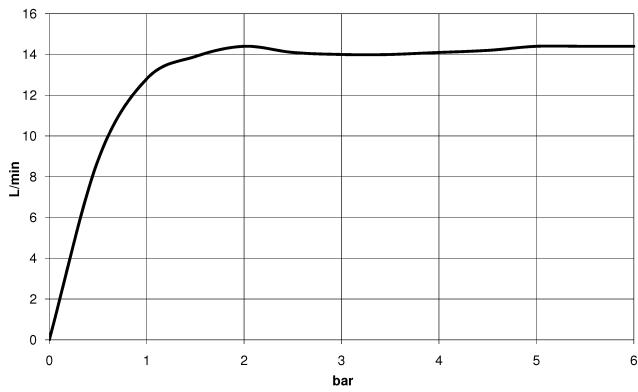

Rain shower with wall fixing 300 mm - Light Gold

TARA

28 679 970

- 450mm projection
- rain shower Ø 300 mm
- PURE RAIN, max. flow rate 14 l/min (at 3 bar)
- rosette Ø 60 mm
- 1/2" connection
- with anti-scale system
- quick clearing
- This product can help a building meet the requirements of Green Building Rating Systems, e.g. LEED®, BREEAM®, DGNB

Fits: TARA, LISSÉ, VAIA, META

	Light Gold	28 679 970-26 0050
	Chrome	28 679 970-00 0050
	Brushed Platinum	28 679 970-06 0050
	Platinum	28 679 970-08 0050
	Dark Chrome	28 679 970-19 0050
	Light Gold	28 679 970-26
	Brushed Light Gold	28 679 970-27 0050
	Brushed Light Gold	28 679 970-27
	Brushed Durabronze (23kt Gold)	28 679 970-28 0050
	Matte Black	28 679 970-33 0050
	Brushed Bronze	28 679 970-42 0050
	Brushed Champagne (22kt Gold)	28 679 970-46 0050
	Champagne (22kt Gold)	28 679 970-47 0050
	Brushed Chrome	28 679 970-93 0050
	Brushed Dark Platinum	28 679 970-99 0050

28 679 970

mm [inches]

Flow rate chart

28 679 970

Parts for other finishes can be found here: [Chrome](#)

Spare parts list

No.	Item Number	Name	Quantity used	Delivery time
1	04 30 31 032 00 90	fixing set	1	2
2	09 17 20 120 90	holder	1	2
3	09 14 10 150 90	seal	2	2
4	09 27 97 015-26	rosette	1	60
5	90 11 03 070 00-26	pipe	1	30
6	09 23 01 075 90	insert	1	2
7	04 12 05 091 10-26	shower	1	60
8	90 30 09 069 00 90	key	1	2