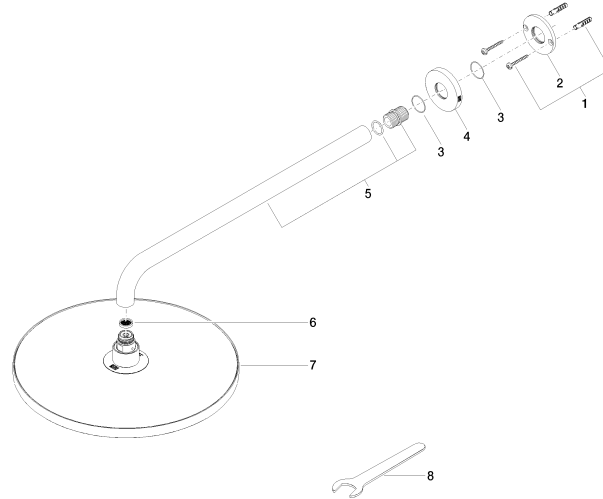

Rain shower with wall fixing 300 mm - Light Gold

TARA

28 679 970

- 450mm projection
- rain shower Ø 300 mm
- PURE RAIN, max. flow rate 14 l/min (at 3 bar)
- rosette Ø 60 mm
- 1/2" connection
- with anti-scale system
- quick clearing
- This product can help a building meet the requirements of Green Building Rating Systems, e.g. LEED®, BREEAM®, DGNB

Fits: TARA, LISSÉ, VAIA, META

	Light Gold	28 679 970-26 0050
	Chrome	28 679 970-00 0050
	Brushed Platinum	28 679 970-06 0050
	Platinum	28 679 970-08 0050
	Dark Chrome	28 679 970-19 0050
	Light Gold	28 679 970-26
	Brushed Light Gold	28 679 970-27 0050
	Brushed Light Gold	28 679 970-27
	Brushed Durabronze (23kt Gold)	28 679 970-28 0050
	Matte Black	28 679 970-33 0050
	Brushed Bronze	28 679 970-42 0050
	Brushed Champagne (22kt Gold)	28 679 970-46 0050
	Champagne (22kt Gold)	28 679 970-47 0050
	Brushed Chrome	28 679 970-93 0050
	Brushed Dark Platinum	28 679 970-99 0050

28 679 970

mm [inches]

Flow rate chart

28 679 970

Parts for other finishes can be found here: [Chrome](#)

Spare parts list

No.	Item Number	Name	Quantity used	Delivery time
1	04 30 31 032 00 90	fixing set	1	2
2	09 17 20 120 90	holder	1	2
3	09 14 10 150 90	seal	2	2
4	09 27 97 015-26	rosette	1	60
5	90 11 03 070 00-26	pipe	1	30
6	09 23 01 075 90	insert	1	2
7	04 12 05 091 10-26	shower	1	60
8	90 30 09 069 00 90	key	1	2