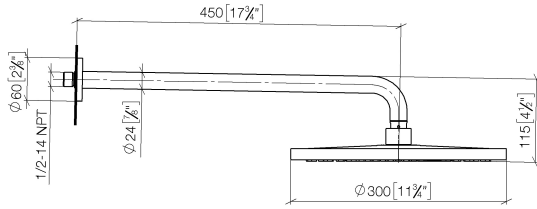

Rain shower with wall fixing 300 mm - Light Gold

TARA

28 679 970

- 450mm projection
- rain shower Ø 300 mm
- PURE RAIN, max. flow rate 14 l/min (at 3 bar)
- rosette Ø 60 mm
- 1/2" connection
- with anti-scale system
- quick clearing
- This product can help a building meet the requirements of Green Building Rating Systems, e.g. LEED®, BREEAM®, DGNB

Fits: TARA, LISSÉ, VAIA, META

	Light Gold	28 679 970-26 0050
	Chrome	28 679 970-00 0050
	Brushed Platinum	28 679 970-06 0050
	Platinum	28 679 970-08 0050
	Dark Chrome	28 679 970-19 0050
	Light Gold	28 679 970-26
	Brushed Light Gold	28 679 970-27 0050
	Brushed Light Gold	28 679 970-27
	Brushed Durabronze (23kt Gold)	28 679 970-28 0050
	Matte Black	28 679 970-33 0050
	Brushed Bronze	28 679 970-42 0050
	Brushed Champagne (22kt Gold)	28 679 970-46 0050
	Champagne (22kt Gold)	28 679 970-47 0050
	Brushed Chrome	28 679 970-93 0050
	Brushed Dark Platinum	28 679 970-99 0050

28 679 970

mm [inches]

Flow rate chart

28 679 970

Parts for other finishes can be found here: [Chrome](#)

Spare parts list

No.	Item Number	Name	Quantity used	Delivery time
1	04 30 31 032 00 90	fixing set	1	2
2	09 17 20 120 90	holder	1	2
3	09 14 10 150 90	seal	2	2
4	09 27 97 015-26	rosette	1	60
5	90 11 03 070 00-26	pipe	1	30
6	09 23 01 075 90	insert	1	2
7	04 12 05 091 10-26	shower	1	60
8	90 30 09 069 00 90	key	1	2