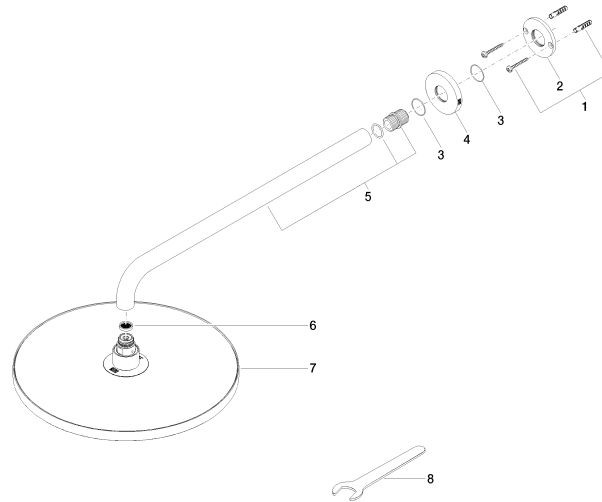

## Rain shower with wall fixing 300 mm - Brushed Light Gold

TARA

28 679 970

- 450mm projection
- rain shower Ø 300 mm
- PURE RAIN, max. flow rate 14 l/min (at 3 bar)
- Function from: 10 l/min
- rosette Ø 60 mm
- 1/2" connection
- with anti-scale system
- quick clearing
- WRAS 2212012

Fits: TARA, LISSÉ, VAIA, META

	Brushed Light Gold	28 679 970-27
	Chrome	28 679 970-00 0050
	Brushed Platinum	28 679 970-06 0050
	Platinum	28 679 970-08 0050
	Dark Chrome	28 679 970-19 0050
	Light Gold	28 679 970-26 0050
	Light Gold	28 679 970-26
	Brushed Light Gold	28 679 970-27 0050
	Brushed Durabronze (23kt Gold)	28 679 970-28 0050
	Matte Black	28 679 970-33 0050
	Brushed Bronze	28 679 970-42 0050
	Brushed Champagne (22kt Gold)	28 679 970-46 0050
	Champagne (22kt Gold)	28 679 970-47 0050
	Brushed Chrome	28 679 970-93 0050
	Brushed Dark Platinum	28 679 970-99 0050

### Recommended miscellaneous

- Concealed wall elbow -** 35 085 970 90
- min. recess depth 90 mm
  - max. recess depth 163 mm

28 679 970

mm [inches]

Flow rate chart

Certificates

WRAS\_2212012.

DVGW\_DW-  
6517DN0118.

## Spare parts list

No.	Item Number	Name	Quantity used	Delivery time
1	04 30 31 032 00 90	fixing set	1	2
2	09 17 20 120 90	holder	1	2
3	09 14 10 150 90	seal	2	2
4	09 27 97 015-27	rosette	1	60
5	90 11 03 070 00-27	pipe	1	30
6	09 23 01 075 90	insert	1	2
7	04 12 05 091 00-27	shower	1	60
8	90 30 09 069 00 90	key	1	2