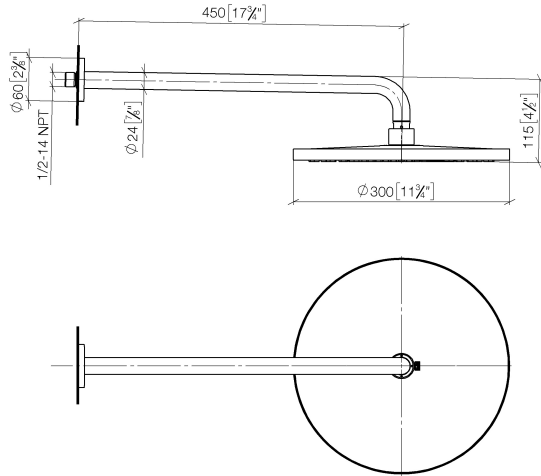

## Rain shower with wall fixing 300 mm - Brushed Light Gold

TARA

28 679 970

- 450mm projection
- rain shower Ø 300 mm
- PURE RAIN, max. flow rate 14 l/min (at 3 bar)
- Function from: 10 l/min
- rosette Ø 60 mm
- 1/2" connection
- with anti-scale system
- quick clearing
- WRAS 2212012

Fits: TARA, LISSÉ, VAIA, META

	Brushed Light Gold	28 679 970-27
	Chrome	28 679 970-00 0050
	Brushed Platinum	28 679 970-06 0050
	Platinum	28 679 970-08 0050
	Dark Chrome	28 679 970-19 0050
	Light Gold	28 679 970-26 0050
	Light Gold	28 679 970-26
	Brushed Light Gold	28 679 970-27 0050
	Brushed Durabronze (23kt Gold)	28 679 970-28 0050
	Matte Black	28 679 970-33 0050
	Brushed Bronze	28 679 970-42 0050
	Brushed Champagne (22kt Gold)	28 679 970-46 0050
	Champagne (22kt Gold)	28 679 970-47 0050
	Brushed Chrome	28 679 970-93 0050
	Brushed Dark Platinum	28 679 970-99 0050

### Recommended miscellaneous

- Concealed wall elbow -** 35 085 970 90
- min. recess depth 90 mm
  - max. recess depth 163 mm

28 679 970

mm [inches]

Flow rate chart

Certificates

WRAS\_2212012.

DVGW\_DW-  
6517DN0118.

## Spare parts list

No.	Item Number	Name	Quantity used	Delivery time
1	04 30 31 032 00 90	fixing set	1	2
2	09 17 20 120 90	holder	1	2
3	09 14 10 150 90	seal	2	2
4	09 27 97 015-27	rosette	1	60
5	90 11 03 070 00-27	pipe	1	30
6	09 23 01 075 90	insert	1	2
7	04 12 05 091 00-27	shower	1	60
8	90 30 09 069 00 90	key	1	2