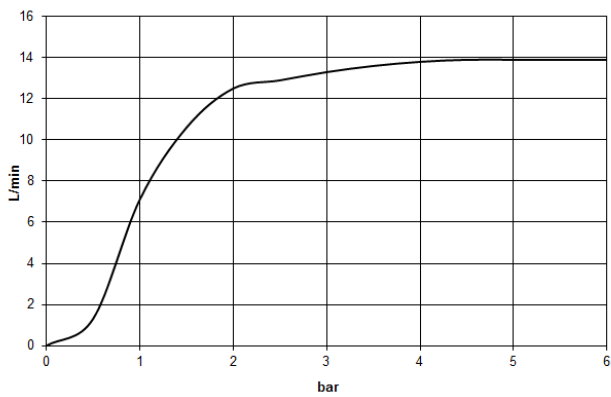

## Rain shower with wall fixing 300 mm - Brushed Light Gold

TARA

28 679 970

- 450mm projection
- rain shower Ø 300 mm
- PURE RAIN, max. flow rate 14 l/min (at 3 bar)
- Function from: 10 l/min
- rosette Ø 60 mm
- 1/2" connection
- with anti-scale system
- quick clearing
- WRAS 2212012

### Recommended miscellaneous

- Concealed wall elbow -** 35 085 970 90
- min. recess depth 90 mm
  - max. recess depth 163 mm

28 679 970

mm [inches]

Flow rate chart

Certificates

WRAS\_2212012.

DVGW\_DW-  
6517DN0118.