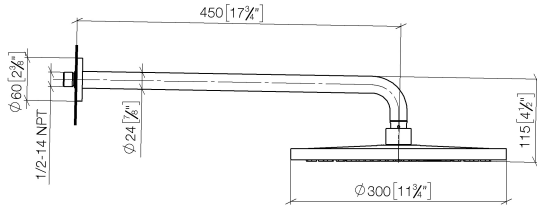

Rain shower with wall fixing 300 mm - Matte Black

TARA

28 679 970

- 450mm projection
- rain shower Ø 300 mm
- PURE RAIN, max. flow rate 14 l/min (at 3 bar)
- rosette Ø 60 mm
- 1/2" connection
- with anti-scale system
- quick clearing
- This product can help a building meet the requirements of Green Building Rating Systems, e.g. LEED®, BREEAM®, DGNB

Fits: TARA, LISSÉ, VAIA, META

	Matte Black	28 679 970-33 0050
	Chrome	28 679 970-00 0050
	Brushed Platinum	28 679 970-06 0050
	Platinum	28 679 970-08 0050
	Dark Chrome	28 679 970-19 0050
	Light Gold	28 679 970-26 0050
	Light Gold	28 679 970-26
	Brushed Light Gold	28 679 970-27 0050
	Brushed Light Gold	28 679 970-27
	Brushed Durabronze (23kt Gold)	28 679 970-28 0050
	Brushed Bronze	28 679 970-42 0050
	Brushed Champagne (22kt Gold)	28 679 970-46 0050
	Champagne (22kt Gold)	28 679 970-47 0050
	Brushed Chrome	28 679 970-93 0050
	Brushed Dark Platinum	28 679 970-99 0050

28 679 970

mm [inches]

Flow rate chart

28 679 970

Parts for other finishes can be found here: [Chrome](#)

Spare parts list

No.	Item Number	Name	Quantity used	Delivery time
1	04 30 31 032 00 90	fixing set	1	2
2	09 17 20 120 90	holder	1	2
3	09 14 10 150 90	seal	2	2
4	09 27 97 015-33	rosette	1	30
5	90 11 03 070 00-33	pipe	1	30
6	09 23 01 075 90	insert	1	2
7	04 12 05 091 10-33	shower	1	30
8	90 30 09 069 00 90	key	1	2