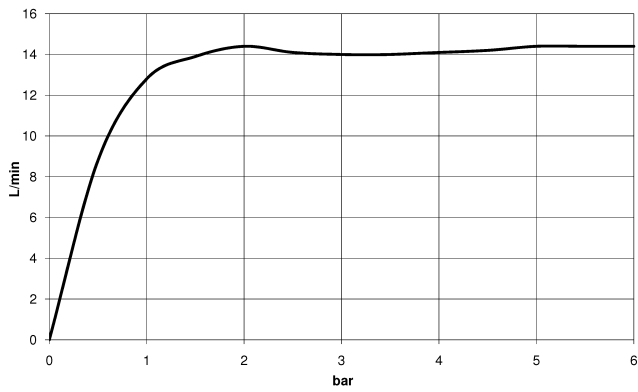

Rain shower with wall fixing 300 mm - Matte Black

TARA

28 679 970

- 450mm projection
- rain shower Ø 300 mm
- PURE RAIN, max. flow rate 14 l/min (at 3 bar)
- rosette Ø 60 mm
- 1/2" connection
- with anti-scale system
- quick clearing
- This product can help a building meet the requirements of Green Building Rating Systems, e.g. LEED®, BREEAM®, DGNB

Fits: TARA, LISSÉ, VAIA, META

	Matte Black	28 679 970-33 0050
	Chrome	28 679 970-00 0050
	Brushed Platinum	28 679 970-06 0050
	Platinum	28 679 970-08 0050
	Dark Chrome	28 679 970-19 0050
	Light Gold	28 679 970-26 0050
	Light Gold	28 679 970-26
	Brushed Light Gold	28 679 970-27 0050
	Brushed Light Gold	28 679 970-27
	Brushed Durabronze (23kt Gold)	28 679 970-28 0050
	Brushed Bronze	28 679 970-42 0050
	Brushed Champagne (22kt Gold)	28 679 970-46 0050
	Champagne (22kt Gold)	28 679 970-47 0050
	Brushed Chrome	28 679 970-93 0050
	Brushed Dark Platinum	28 679 970-99 0050

28 679 970

mm [inches]

Flow rate chart

28 679 970

Parts for other finishes can be found here: [Chrome](#)

Spare parts list

No.	Item Number	Name	Quantity used	Delivery time
1	04 30 31 032 00 90	fixing set	1	2
2	09 17 20 120 90	holder	1	2
3	09 14 10 150 90	seal	2	2
4	09 27 97 015-33	rosette	1	30
5	90 11 03 070 00-33	pipe	1	30
6	09 23 01 075 90	insert	1	2
7	04 12 05 091 10-33	shower	1	30
8	90 30 09 069 00 90	key	1	2