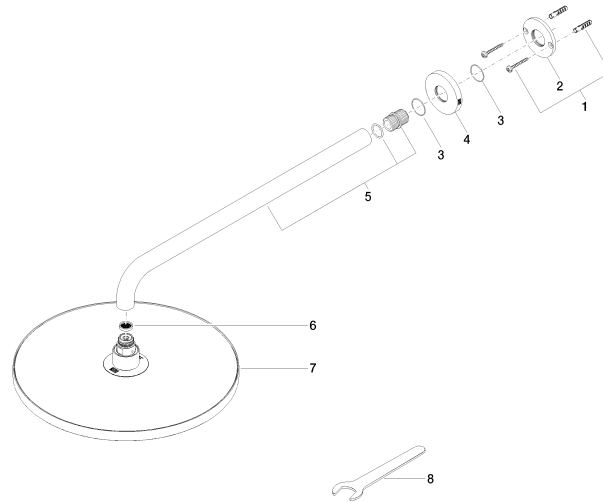

Rain shower with wall fixing 300 mm - Matte Black

TARA

28 679 970

- 450mm projection
- rain shower Ø 300 mm
- PURE RAIN, max. flow rate 14 l/min (at 3 bar)
- rosette Ø 60 mm
- 1/2" connection
- with anti-scale system
- quick clearing
- This product can help a building meet the requirements of Green Building Rating Systems, e.g. LEED®, BREEAM®, DGNB

Fits: TARA, LISSÉ, VAIA, META

	Matte Black	28 679 970-33 0050
	Chrome	28 679 970-00 0050
	Brushed Platinum	28 679 970-06 0050
	Platinum	28 679 970-08 0050
	Dark Chrome	28 679 970-19 0050
	Light Gold	28 679 970-26 0050
	Light Gold	28 679 970-26
	Brushed Light Gold	28 679 970-27 0050
	Brushed Light Gold	28 679 970-27
	Brushed Durabronze (23kt Gold)	28 679 970-28 0050
	Brushed Bronze	28 679 970-42 0050
	Brushed Champagne (22kt Gold)	28 679 970-46 0050
	Champagne (22kt Gold)	28 679 970-47 0050
	Brushed Chrome	28 679 970-93 0050
	Brushed Dark Platinum	28 679 970-99 0050

28 679 970

mm [inches]

Flow rate chart

28 679 970

Parts for other finishes can be found here: [Chrome](#)

Spare parts list

No.	Item Number	Name	Quantity used	Delivery time
1	04 30 31 032 00 90	fixing set	1	2
2	09 17 20 120 90	holder	1	2
3	09 14 10 150 90	seal	2	2
4	09 27 97 015-33	rosette	1	30
5	90 11 03 070 00-33	pipe	1	30
6	09 23 01 075 90	insert	1	2
7	04 12 05 091 10-33	shower	1	30
8	90 30 09 069 00 90	key	1	2