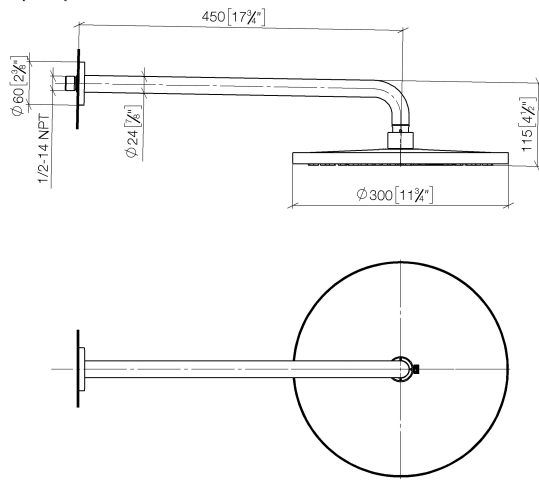

Rain shower with wall fixing 300 mm - Brushed Champagne (22kt Gold)

TARA

28 679 970

- 450mm projection
- rain shower Ø 300 mm
- PURE RAIN, max. flow rate 14 l/min (at 3 bar)
- rosette Ø 60 mm
- 1/2" connection
- with anti-scale system
- quick clearing
- This product can help a building meet the requirements of Green Building Rating Systems, e.g. LEED®, BREEAM®, DGNB

Fits: TARA, LISSÉ, VAIA, META

	Brushed Champagne (22kt Gold)	28 679 970-46 0050
	Chrome	28 679 970-00 0050
	Brushed Platinum	28 679 970-06 0050
	Platinum	28 679 970-08 0050
	Dark Chrome	28 679 970-19 0050
	Light Gold	28 679 970-26 0050
	Light Gold	28 679 970-26
	Brushed Light Gold	28 679 970-27 0050
	Brushed Light Gold	28 679 970-27
	Brushed Durabronze (23kt Gold)	28 679 970-28 0050
	Matte Black	28 679 970-33 0050
	Brushed Bronze	28 679 970-42 0050
	Champagne (22kt Gold)	28 679 970-47 0050
	Brushed Chrome	28 679 970-93 0050
	Brushed Dark Platinum	28 679 970-99 0050

28 679 970

mm [inches]

Flow rate chart

28 679 970

Parts for other finishes can be found here: [Chrome](#)

Spare parts list

No.	Item Number	Name	Quantity used	Delivery time
1	04 30 31 032 00 90	fixing set	1	2
2	09 17 20 120 90	holder	1	2
3	09 14 10 150 90	seal	2	2
4	09 27 97 015-46	rosette	1	30
5	90 11 03 070 00-46	pipe	1	30
6	09 23 01 075 90	insert	1	2
7	04 12 05 091 10-46	shower	1	30
8	90 30 09 069 00 90	key	1	2