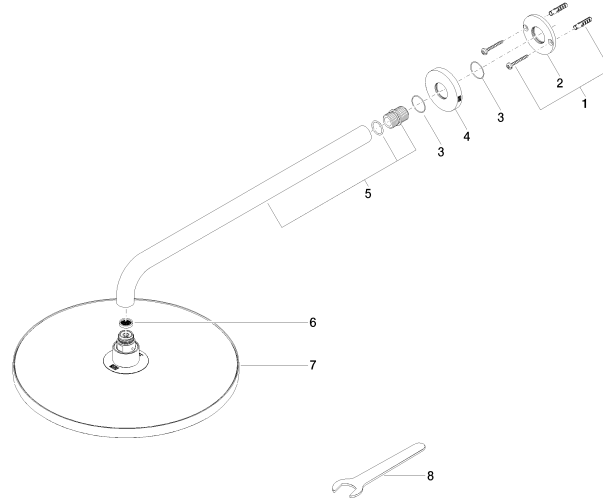

Rain shower with wall fixing 300 mm - Brushed Champagne (22kt Gold)

TARA

28 679 970

- 450mm projection
- rain shower Ø 300 mm
- PURE RAIN, max. flow rate 14 l/min (at 3 bar)
- rosette Ø 60 mm
- 1/2" connection
- with anti-scale system
- quick clearing
- This product can help a building meet the requirements of Green Building Rating Systems, e.g. LEED®, BREEAM®, DGNB

Fits: TARA, LISSÉ, VAIA, META

	Brushed Champagne (22kt Gold)	28 679 970-46 0050
	Chrome	28 679 970-00 0050
	Brushed Platinum	28 679 970-06 0050
	Platinum	28 679 970-08 0050
	Dark Chrome	28 679 970-19 0050
	Light Gold	28 679 970-26 0050
	Light Gold	28 679 970-26
	Brushed Light Gold	28 679 970-27 0050
	Brushed Light Gold	28 679 970-27
	Brushed Durabronze (23kt Gold)	28 679 970-28 0050
	Matte Black	28 679 970-33 0050
	Brushed Bronze	28 679 970-42 0050
	Champagne (22kt Gold)	28 679 970-47 0050
	Brushed Chrome	28 679 970-93 0050
	Brushed Dark Platinum	28 679 970-99 0050

28 679 970

mm [inches]

Flow rate chart

28 679 970

Parts for other finishes can be found here: [Chrome](#)

Spare parts list

No.	Item Number	Name	Quantity used	Delivery time
1	04 30 31 032 00 90	fixing set	1	2
2	09 17 20 120 90	holder	1	2
3	09 14 10 150 90	seal	2	2
4	09 27 97 015-46	rosette	1	30
5	90 11 03 070 00-46	pipe	1	30
6	09 23 01 075 90	insert	1	2
7	04 12 05 091 10-46	shower	1	30
8	90 30 09 069 00 90	key	1	2