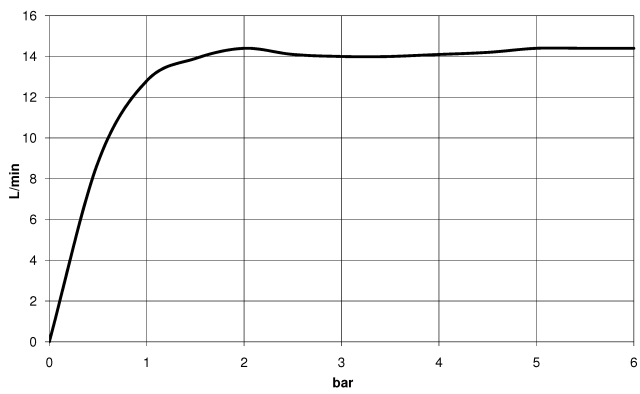

Rain shower with wall fixing 300 mm - Brushed Champagne (22kt Gold)

TARA

28 679 970

- 450mm projection
- rain shower Ø 300 mm
- PURE RAIN, max. flow rate 14 l/min (at 3 bar)
- rosette Ø 60 mm
- 1/2" connection
- with anti-scale system
- quick clearing
- This product can help a building meet the requirements of Green Building Rating Systems, e.g. LEED®, BREEAM®, DGNB

Fits: TARA, LISSÉ, VAIA, META

	Brushed Champagne (22kt Gold)	28 679 970-46 0050
	Chrome	28 679 970-00 0050
	Brushed Platinum	28 679 970-06 0050
	Platinum	28 679 970-08 0050
	Dark Chrome	28 679 970-19 0050
	Light Gold	28 679 970-26 0050
	Light Gold	28 679 970-26
	Brushed Light Gold	28 679 970-27 0050
	Brushed Light Gold	28 679 970-27
	Brushed Durabronze (23kt Gold)	28 679 970-28 0050
	Matte Black	28 679 970-33 0050
	Brushed Bronze	28 679 970-42 0050
	Champagne (22kt Gold)	28 679 970-47 0050
	Brushed Chrome	28 679 970-93 0050
	Brushed Dark Platinum	28 679 970-99 0050

28 679 970

mm [inches]

Flow rate chart

28 679 970

Parts for other finishes can be found here: [Chrome](#)

Spare parts list

No.	Item Number	Name	Quantity used	Delivery time
1	04 30 31 032 00 90	fixing set	1	2
2	09 17 20 120 90	holder	1	2
3	09 14 10 150 90	seal	2	2
4	09 27 97 015-46	rosette	1	30
5	90 11 03 070 00-46	pipe	1	30
6	09 23 01 075 90	insert	1	2
7	04 12 05 091 10-46	shower	1	30
8	90 30 09 069 00 90	key	1	2