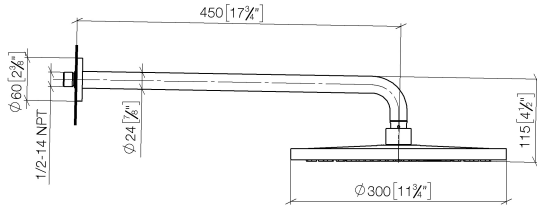

Rain shower with wall fixing 300 mm - Brushed Dark Platinum

TARA

28 679 970

- 450mm projection
- rain shower Ø 300 mm
- PURE RAIN, max. flow rate 14 l/min (at 3 bar)
- rosette Ø 60 mm
- 1/2" connection
- with anti-scale system
- quick clearing
- This product can help a building meet the requirements of Green Building Rating Systems, e.g. LEED®, BREEAM®, DGNB

Fits: TARA, LISSÉ, VAIA, META

	Brushed Dark Platinum	28 679 970-99 0050
	Chrome	28 679 970-00 0050
	Brushed Platinum	28 679 970-06 0050
	Platinum	28 679 970-08 0050
	Dark Chrome	28 679 970-19 0050
	Light Gold	28 679 970-26 0050
	Light Gold	28 679 970-26
	Brushed Light Gold	28 679 970-27 0050
	Brushed Light Gold	28 679 970-27
	Brushed Durabronze (23kt Gold)	28 679 970-28 0050
	Matte Black	28 679 970-33 0050
	Brushed Bronze	28 679 970-42 0050
	Brushed Champagne (22kt Gold)	28 679 970-46 0050
	Champagne (22kt Gold)	28 679 970-47 0050
	Brushed Chrome	28 679 970-93 0050

28 679 970

mm [inches]

Flow rate chart

28 679 970

Parts for other finishes can be found here: [Chrome](#)

Spare parts list

No.	Item Number	Name	Quantity used	Delivery time
1	04 30 31 032 00 90	fixing set	1	2
2	09 17 20 120 90	holder	1	2
3	09 14 10 150 90	seal	2	2
4	09 27 97 015-99	rosette	1	30
5	90 11 03 070 00-99	pipe	1	30
6	09 23 01 075 90	insert	1	2
7	04 12 05 091 10-99	shower	1	30
8	90 30 09 069 00 90	key	1	2