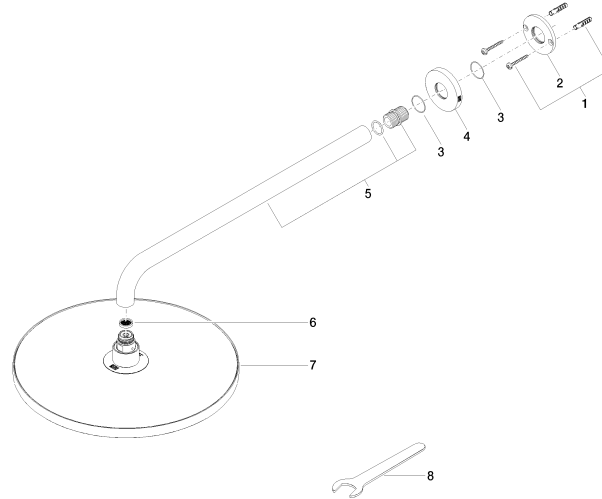

Rain shower with wall fixing 300 mm - Brushed Dark Platinum

TARA

28 679 970

- 450mm projection
- rain shower Ø 300 mm
- PURE RAIN, max. flow rate 14 l/min (at 3 bar)
- rosette Ø 60 mm
- 1/2" connection
- with anti-scale system
- quick clearing
- This product can help a building meet the requirements of Green Building Rating Systems, e.g. LEED®, BREEAM®, DGNB

Fits: TARA, LISSÉ, VAIA, META

	Brushed Dark Platinum	28 679 970-99 0050
	Chrome	28 679 970-00 0050
	Brushed Platinum	28 679 970-06 0050
	Platinum	28 679 970-08 0050
	Dark Chrome	28 679 970-19 0050
	Light Gold	28 679 970-26 0050
	Light Gold	28 679 970-26
	Brushed Light Gold	28 679 970-27 0050
	Brushed Light Gold	28 679 970-27
	Brushed Durabronze (23kt Gold)	28 679 970-28 0050
	Matte Black	28 679 970-33 0050
	Brushed Bronze	28 679 970-42 0050
	Brushed Champagne (22kt Gold)	28 679 970-46 0050
	Champagne (22kt Gold)	28 679 970-47 0050
	Brushed Chrome	28 679 970-93 0050

28 679 970

mm [inches]

Flow rate chart

28 679 970

Parts for other finishes can be found here: [Chrome](#)

Spare parts list

No.	Item Number	Name	Quantity used	Delivery time
1	04 30 31 032 00 90	fixing set	1	2
2	09 17 20 120 90	holder	1	2
3	09 14 10 150 90	seal	2	2
4	09 27 97 015-99	rosette	1	30
5	90 11 03 070 00-99	pipe	1	30
6	09 23 01 075 90	insert	1	2
7	04 12 05 091 10-99	shower	1	30
8	90 30 09 069 00 90	key	1	2