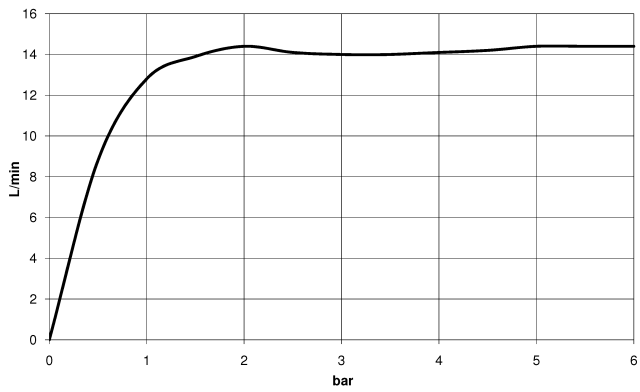

Rain shower with wall fixing 300 mm - Brushed Dark Platinum

TARA

28 679 970

- 450mm projection
- rain shower Ø 300 mm
- PURE RAIN, max. flow rate 14 l/min (at 3 bar)
- rosette Ø 60 mm
- 1/2" connection
- with anti-scale system
- quick clearing
- This product can help a building meet the requirements of Green Building Rating Systems, e.g. LEED®, BREEAM®, DGNB

Fits: TARA, LISSÉ, VAIA, META

	Brushed Dark Platinum	28 679 970-99 0050
	Chrome	28 679 970-00 0050
	Brushed Platinum	28 679 970-06 0050
	Platinum	28 679 970-08 0050
	Dark Chrome	28 679 970-19 0050
	Light Gold	28 679 970-26 0050
	Light Gold	28 679 970-26
	Brushed Light Gold	28 679 970-27 0050
	Brushed Light Gold	28 679 970-27
	Brushed Durabronze (23kt Gold)	28 679 970-28 0050
	Matte Black	28 679 970-33 0050
	Brushed Bronze	28 679 970-42 0050
	Brushed Champagne (22kt Gold)	28 679 970-46 0050
	Champagne (22kt Gold)	28 679 970-47 0050
	Brushed Chrome	28 679 970-93 0050

28 679 970

mm [inches]

Flow rate chart

28 679 970

Parts for other finishes can be found here: [Chrome](#)

Spare parts list

No.	Item Number	Name	Quantity used	Delivery time
1	04 30 31 032 00 90	fixing set	1	2
2	09 17 20 120 90	holder	1	2
3	09 14 10 150 90	seal	2	2
4	09 27 97 015-99	rosette	1	30
5	90 11 03 070 00-99	pipe	1	30
6	09 23 01 075 90	insert	1	2
7	04 12 05 091 10-99	shower	1	30
8	90 30 09 069 00 90	key	1	2