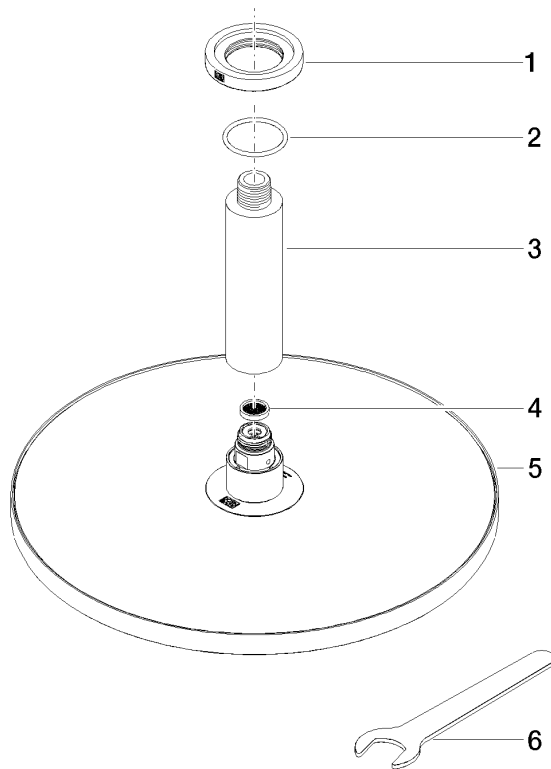

## Rain shower with ceiling fixing 300 mm - Brushed Platinum

IMO

28 689 970

- rain shower Ø 300 mm
- PURE RAIN, max. flow rate 14 l/min (at 3 bar)
- rosette Ø 60 mm optional
- 1/2" connection
- with anti-scale system
- quick clearing
- This product can help a building meet the requirements of Green Building Rating Systems, e.g. LEED®, BREEAM®, DGNB

28 689 970

mm [inches]

Flow rate chart

28 689 970

Parts for other finishes can be found here: [Chrome](#)

### Spare parts list

No.	Item Number	Name	Quantity used	Delivery time
1	09 27 22 040-06	rosette	1	10
2	09 14 10 141 90	seal	1	2
3	09 11 03 080-06	connection	1	10
4	09 23 01 075 90	insert	1	2
5	04 12 05 091 10-06	shower	1	10
6	90 30 09 069 00 90	key	1	2