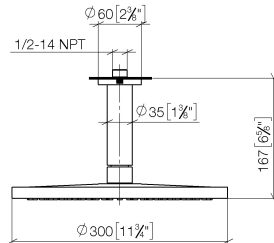

## Rain shower with ceiling fixing 300 mm - Brushed Platinum

IMO

28 689 970

- rain shower Ø 300 mm
- PURE RAIN, max. flow rate 14 l/min (at 3 bar)
- rosette Ø 60 mm optional
- 1/2" connection
- with anti-scale system
- quick clearing
- This product can help a building meet the requirements of Green Building Rating Systems, e.g. LEED®, BREEAM®, DGNB

28 689 970

mm [inches]

Flow rate chart

28 689 970

Parts for other finishes can be found here: [Chrome](#)

### Spare parts list

No.	Item Number	Name	Quantity used	Delivery time
1	09 27 22 040-06	rosette	1	10
2	09 14 10 141 90	seal	1	2
3	09 11 03 080-06	connection	1	10
4	09 23 01 075 90	insert	1	2
5	04 12 05 091 10-06	shower	1	10
6	90 30 09 069 00 90	key	1	2