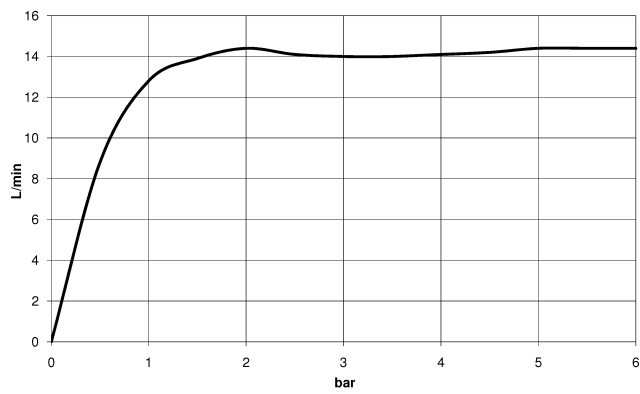

## Rain shower with ceiling fixing 300 mm - Brushed Platinum

IMO

28 689 970

- rain shower Ø 300 mm
- PURE RAIN, max. flow rate 14 l/min (at 3 bar)
- rosette Ø 60 mm optional
- 1/2" connection
- with anti-scale system
- quick clearing
- This product can help a building meet the requirements of Green Building Rating Systems, e.g. LEED®, BREEAM®, DGNB

Fits: IMO, TARA, LISSÉ, VAIA, META, CYO

	Brushed Platinum	28 689 970-06 0050
	Chrome	28 689 970-00 0050
	Platinum	28 689 970-08 0050
	Dark Chrome	28 689 970-19 0050
	Light Gold	28 689 970-26 0050
	Brushed Light Gold	28 689 970-27 0050
	Brushed Durabronze (23kt Gold)	28 689 970-28 0050
	Matte Black	28 689 970-33 0050
	Brushed Bronze	28 689 970-42 0050
	Brushed Champagne (22kt Gold)	28 689 970-46 0050
	Champagne (22kt Gold)	28 689 970-47 0050
	Brushed Chrome	28 689 970-93 0050
	Brushed Dark Platinum	28 689 970-99 0050

28 689 970

mm [inches]

Flow rate chart

28 689 970

Parts for other finishes can be found here: [Chrome](#)