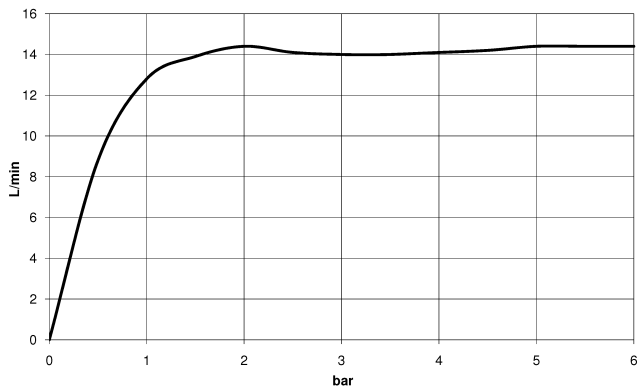

Rain shower with ceiling fixing 300 mm - Platinum

IMO

28 689 970

- rain shower Ø 300 mm
- PURE RAIN, max. flow rate 14 l/min (at 3 bar)
- rosette Ø 60 mm optional
- 1/2" connection
- with anti-scale system
- quick clearing
- This product can help a building meet the requirements of Green Building Rating Systems, e.g. LEED®, BREEAM®, DGNB

Fits: IMO, TARA, LISSÉ, VAIA, META, CYO

	Platinum	28 689 970-08 0050
	Chrome	28 689 970-00 0050
	Brushed Platinum	28 689 970-06 0050
	Dark Chrome	28 689 970-19 0050
	Light Gold	28 689 970-26 0050
	Brushed Light Gold	28 689 970-27 0050
	Brushed Durabronze (23kt Gold)	28 689 970-28 0050
	Matte Black	28 689 970-33 0050
	Brushed Bronze	28 689 970-42 0050
	Brushed Champagne (22kt Gold)	28 689 970-46 0050
	Champagne (22kt Gold)	28 689 970-47 0050
	Brushed Chrome	28 689 970-93 0050
	Brushed Dark Platinum	28 689 970-99 0050

28 689 970

mm [inches]

Flow rate chart

28 689 970

Parts for other finishes can be found here: [Chrome](#)

Spare parts list

No.	Item Number	Name	Quantity used	Delivery time
1	09 27 22 040-08	rosette	1	40
2	09 14 10 141 90	seal	1	2
3	09 11 03 080-08	connection	1	40
4	09 23 01 075 90	insert	1	2
5	04 12 05 091 10-08	shower	1	40
6	90 30 09 069 00 90	key	1	2