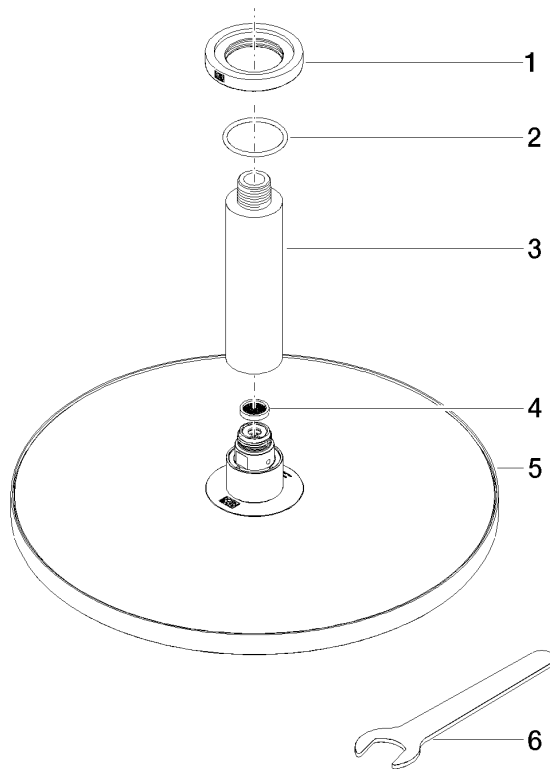

Rain shower with ceiling fixing 300 mm - Platinum

IMO

28 689 970

- rain shower Ø 300 mm
- PURE RAIN, max. flow rate 14 l/min (at 3 bar)
- rosette Ø 60 mm optional
- 1/2" connection
- with anti-scale system
- quick clearing
- This product can help a building meet the requirements of Green Building Rating Systems, e.g. LEED®, BREEAM®, DGNB

28 689 970

mm [inches]

Flow rate chart

28 689 970

Parts for other finishes can be found here: [Chrome](#)

Spare parts list

No.	Item Number	Name	Quantity used	Delivery time
1	09 27 22 040-08	rosette	1	40
2	09 14 10 141 90	seal	1	2
3	09 11 03 080-08	connection	1	40
4	09 23 01 075 90	insert	1	2
5	04 12 05 091 10-08	shower	1	40
6	90 30 09 069 00 90	key	1	2