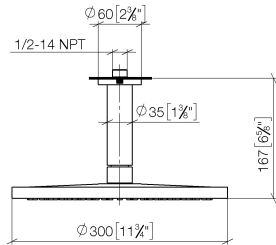

Rain shower with ceiling fixing 300 mm - Platinum

IMO

28 689 970

- rain shower Ø 300 mm
- PURE RAIN, max. flow rate 14 l/min (at 3 bar)
- rosette Ø 60 mm optional
- 1/2" connection
- with anti-scale system
- quick clearing
- This product can help a building meet the requirements of Green Building Rating Systems, e.g. LEED®, BREEAM®, DGNB

28 689 970

mm [inches]

Flow rate chart

28 689 970

Parts for other finishes can be found here: [Chrome](#)

Spare parts list

No.	Item Number	Name	Quantity used	Delivery time
1	09 27 22 040-08	rosette	1	40
2	09 14 10 141 90	seal	1	2
3	09 11 03 080-08	connection	1	40
4	09 23 01 075 90	insert	1	2
5	04 12 05 091 10-08	shower	1	40
6	90 30 09 069 00 90	key	1	2