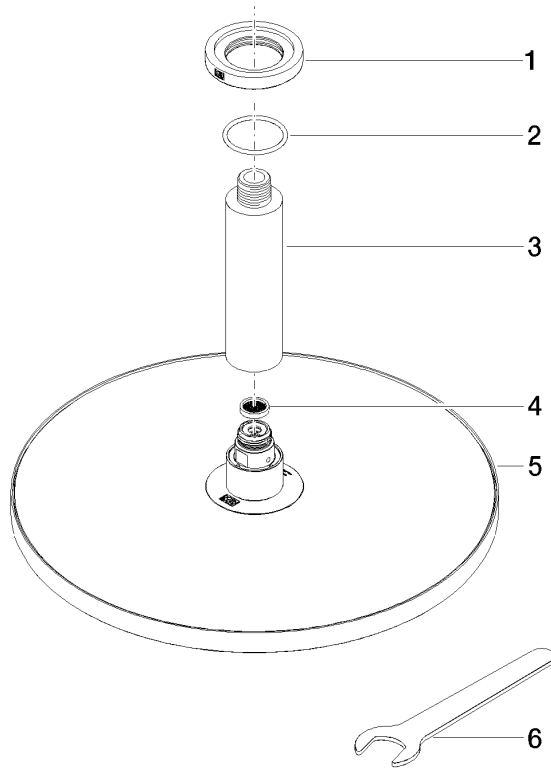

## Rain shower with ceiling fixing 300 mm - Dark Chrome

IMO

28 689 970

- rain shower Ø 300 mm
- PURE RAIN, max. flow rate 14 l/min (at 3 bar)
- rosette Ø 60 mm optional
- 1/2" connection
- with anti-scale system
- quick clearing
- This product can help a building meet the requirements of Green Building Rating Systems, e.g. LEED®, BREEAM®, DGNB

28 689 970

mm [inches]

Flow rate chart

28 689 970

Parts for other finishes can be found here: [Chrome](#)

### Spare parts list

| No. | Item Number        | Name       | Quantity used | Delivery time |
|-----|--------------------|------------|---------------|---------------|
| 1   | 09 27 22 040-19    | rosette    | 1             | 20            |
| 2   | 09 14 10 141 90    | seal       | 1             | 2             |
| 3   | 09 11 03 080-19    | connection | 1             | 20            |
| 4   | 09 23 01 075 90    | insert     | 1             | 2             |
| 5   | 04 12 05 091 10-19 | shower     | 1             | 20            |
| 6   | 90 30 09 069 00 90 | key        | 1             | 2             |