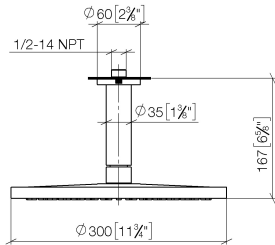

## Rain shower with ceiling fixing 300 mm - Dark Chrome

IMO

28 689 970

- rain shower Ø 300 mm
- PURE RAIN, max. flow rate 14 l/min (at 3 bar)
- rosette Ø 60 mm optional
- 1/2" connection
- with anti-scale system
- quick clearing
- This product can help a building meet the requirements of Green Building Rating Systems, e.g. LEED®, BREEAM®, DGNB

28 689 970

mm [inches]

Flow rate chart

28 689 970

Parts for other finishes can be found here: [Chrome](#)