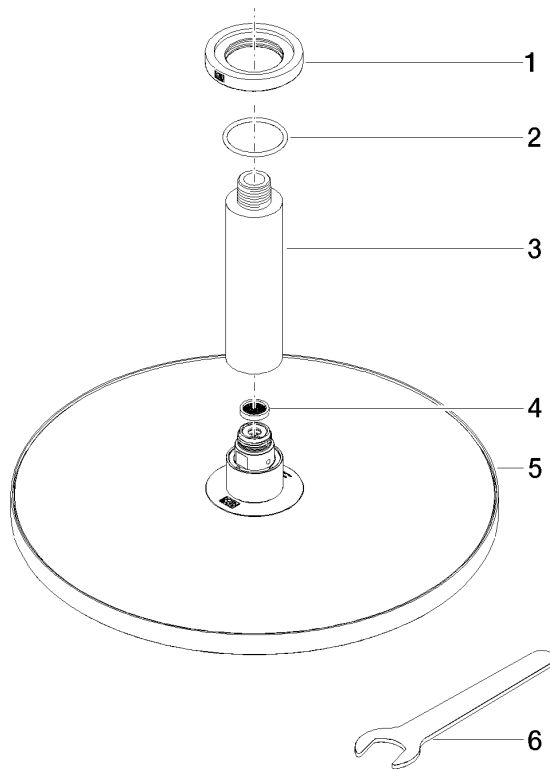

## Rain shower with ceiling fixing 300 mm - Light Gold

IMO

28 689 970

- rain shower Ø 300 mm
- PURE RAIN, max. flow rate 14 l/min (at 3 bar)
- rosette Ø 60 mm optional
- 1/2" connection
- with anti-scale system
- quick clearing
- This product can help a building meet the requirements of Green Building Rating Systems, e.g. LEED®, BREEAM®, DGNB

28 689 970

mm [inches]

Flow rate chart

28 689 970

Parts for other finishes can be found here: [Chrome](#)

### Spare parts list

No.	Item Number	Name	Quantity used	Delivery time
1	09 27 22 040-26	rosette	1	60
2	09 14 10 141 90	seal	1	2
3	09 11 03 080-26	connection	1	60
4	09 23 01 075 90	insert	1	2
5	04 12 05 091 10-26	shower	1	60
6	90 30 09 069 00 90	key	1	2