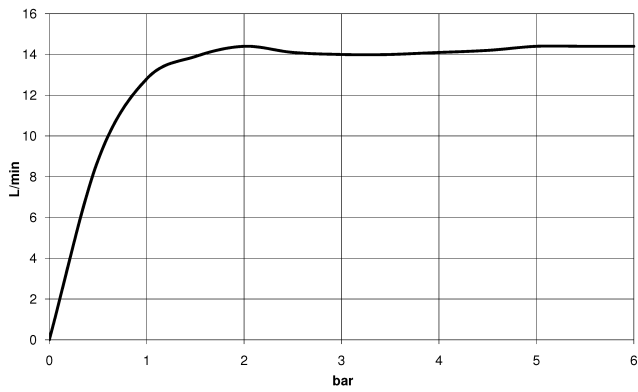

## Rain shower with ceiling fixing 300 mm - Light Gold

IMO

28 689 970

- rain shower Ø 300 mm
- PURE RAIN, max. flow rate 14 l/min (at 3 bar)
- rosette Ø 60 mm optional
- 1/2" connection
- with anti-scale system
- quick clearing
- This product can help a building meet the requirements of Green Building Rating Systems, e.g. LEED®, BREEAM®, DGNB

Fits: IMO, TARA, LISSÉ, VAIA, META, CYO

	Light Gold	28 689 970-26 0050
	Chrome	28 689 970-00 0050
	Brushed Platinum	28 689 970-06 0050
	Platinum	28 689 970-08 0050
	Dark Chrome	28 689 970-19 0050
	Brushed Light Gold	28 689 970-27 0050
	Brushed Durabronze (23kt Gold)	28 689 970-28 0050
	Matte Black	28 689 970-33 0050
	Brushed Bronze	28 689 970-42 0050
	Brushed Champagne (22kt Gold)	28 689 970-46 0050
	Champagne (22kt Gold)	28 689 970-47 0050
	Brushed Chrome	28 689 970-93 0050
	Brushed Dark Platinum	28 689 970-99 0050

28 689 970

mm [inches]

Flow rate chart

28 689 970

Parts for other finishes can be found here: [Chrome](#)