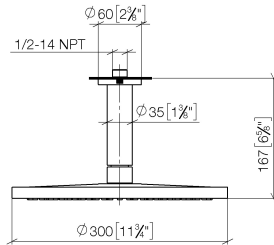

## Rain shower with ceiling fixing 300 mm - Light Gold

IMO

28 689 970

- rain shower Ø 300 mm
- PURE RAIN, max. flow rate 14 l/min (at 3 bar)
- rosette Ø 60 mm optional
- 1/2" connection
- with anti-scale system
- quick clearing
- This product can help a building meet the requirements of Green Building Rating Systems, e.g. LEED®, BREEAM®, DGNB

28 689 970

mm [inches]

Flow rate chart

28 689 970

Parts for other finishes can be found here: [Chrome](#)

### Spare parts list

No.	Item Number	Name	Quantity used	Delivery time
1	09 27 22 040-26	rosette	1	60
2	09 14 10 141 90	seal	1	2
3	09 11 03 080-26	connection	1	60
4	09 23 01 075 90	insert	1	2
5	04 12 05 091 10-26	shower	1	60
6	90 30 09 069 00 90	key	1	2