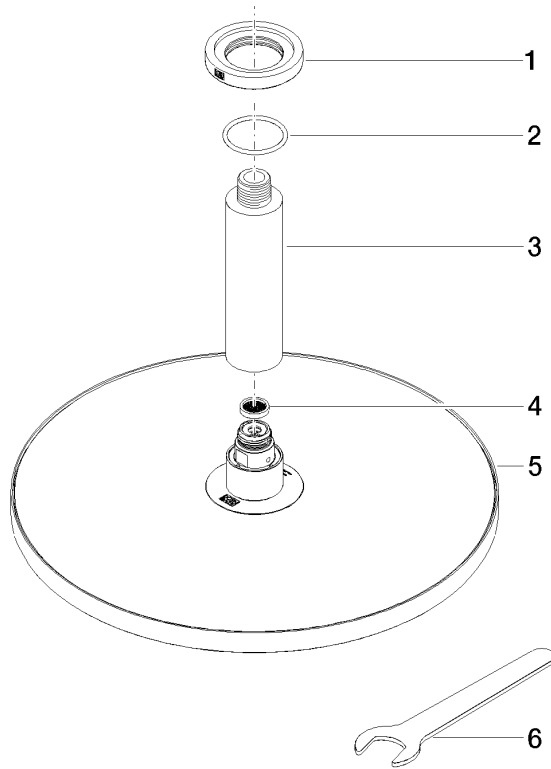

Rain shower with ceiling fixing 300 mm - Brushed Light Gold

28 689 970 Product version from 7/1/2022

- rain shower Ø 300 mm
- PURE RAIN, max. flow rate 14 l/min (at 3 bar)
- rosette Ø 60 mm optional
- 1/2" connection
- with anti-scale system
- quick clearing
- This product can help a building meet the requirements of Green Building Rating Systems, e.g. LEED®, BREEAM®, DGNB

Rain shower with ceiling fixing 300 mm - Brushed Light Gold

28 689 970 Product version from 7/1/2022

mm [inches]

Flow rate chart

Rain shower with ceiling fixing 300 mm - Brushed Light Gold

28 689 970 Product version from 7/1/2022

Parts for other finishes can be found here: [Chrome](#)

Spare parts list

No.	Item Number	Name	Quantity used	Delivery time
1	09 27 22 040-27	rosette	1	60
2	09 14 10 141 90	seal	1	2
3	09 11 03 080-27	connection	1	60
4	09 23 01 075 90	insert	1	2
5	90 12 05 091 00-27	shower	1	30
6	90 30 09 069 00 90	key	1	2