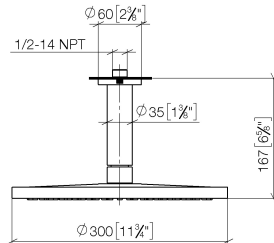

Rain shower with ceiling fixing 300 mm - Brushed Light Gold

28 689 970 Product version from 7/1/2022

- rain shower Ø 300 mm
- PURE RAIN, max. flow rate 14 l/min (at 3 bar)
- rosette Ø 60 mm optional
- 1/2" connection
- with anti-scale system
- quick clearing
- This product can help a building meet the requirements of Green Building Rating Systems, e.g. LEED®, BREEAM®, DGNB

Rain shower with ceiling fixing 300 mm - Brushed Light Gold

28 689 970 Product version from 7/1/2022

mm [inches]

Flow rate chart

Rain shower with ceiling fixing 300 mm - Brushed Light Gold

28 689 970 Product version from 7/1/2022