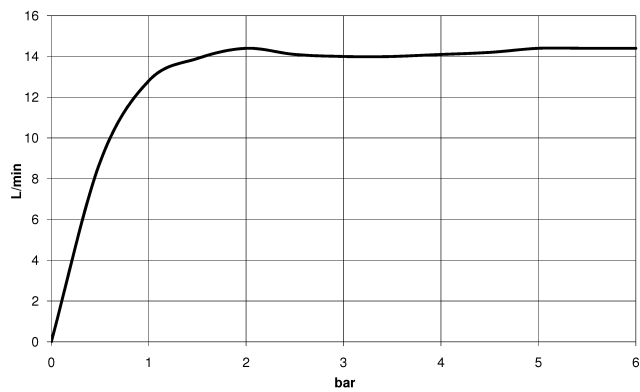

Rain shower with ceiling fixing 300 mm - Brushed Light Gold

28 689 970 Product version from 7/1/2022

- rain shower Ø 300 mm
- PURE RAIN, max. flow rate 14 l/min (at 3 bar)
- rosette Ø 60 mm optional
- 1/2" connection
- with anti-scale system
- quick clearing
- This product can help a building meet the requirements of Green Building Rating Systems, e.g. LEED®, BREEAM®, DGNB

	Brushed Light Gold	28 689 970-27 0050
	Chrome	28 689 970-00 0050
	Brushed Platinum	28 689 970-06 0050
	Platinum	28 689 970-08 0050
	Dark Chrome	28 689 970-19 0050
	Light Gold	28 689 970-26 0050
	Brushed Durabronze (23kt Gold)	28 689 970-28 0050
	Matte Black	28 689 970-33 0050
	Brushed Bronze	28 689 970-42 0050
	Brushed Champagne (22kt Gold)	28 689 970-46 0050
	Champagne (22kt Gold)	28 689 970-47 0050
	Brushed Chrome	28 689 970-93 0050
	Brushed Dark Platinum	28 689 970-99 0050

Rain shower with ceiling fixing 300 mm - Brushed Light Gold

28 689 970 Product version from 7/1/2022

mm [inches]

Flow rate chart

Rain shower with ceiling fixing 300 mm - Brushed Light Gold

28 689 970 Product version from 7/1/2022