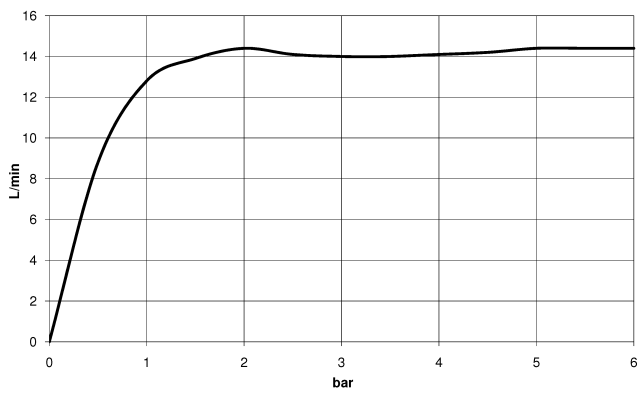

**Rain shower with ceiling fixing 300 mm - Matte Black**

IMO

28 689 970

- rain shower Ø 300 mm
- PURE RAIN, max. flow rate 14 l/min (at 3 bar)
- rosette Ø 60 mm optional
- 1/2" connection
- with anti-scale system
- quick clearing
- This product can help a building meet the requirements of Green Building Rating Systems, e.g. LEED®, BREEAM®, DGNB

Fits: IMO, TARA, LISSÉ, VAIA, META, CYO

	Matte Black	28 689 970-33 0050
	Chrome	28 689 970-00 0050
	Brushed Platinum	28 689 970-06 0050
	Platinum	28 689 970-08 0050
	Dark Chrome	28 689 970-19 0050
	Light Gold	28 689 970-26 0050
	Brushed Light Gold	28 689 970-27 0050
	Brushed Durabronze (23kt Gold)	28 689 970-28 0050
	Brushed Bronze	28 689 970-42 0050
	Brushed Champagne (22kt Gold)	28 689 970-46 0050
	Champagne (22kt Gold)	28 689 970-47 0050
	Brushed Chrome	28 689 970-93 0050
	Brushed Dark Platinum	28 689 970-99 0050

28 689 970

mm [inches]

Flow rate chart

28 689 970

Parts for other finishes can be found here: [Chrome](#)