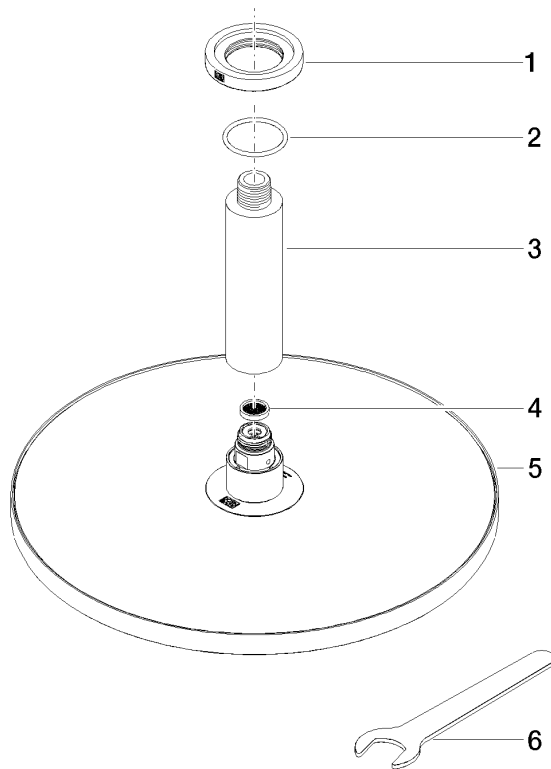

**Rain shower with ceiling fixing 300 mm - Matte Black**

IMO

28 689 970

- rain shower Ø 300 mm
- PURE RAIN, max. flow rate 14 l/min (at 3 bar)
- rosette Ø 60 mm optional
- 1/2" connection
- with anti-scale system
- quick clearing
- This product can help a building meet the requirements of Green Building Rating Systems, e.g. LEED®, BREEAM®, DGNB

28 689 970

mm [inches]

Flow rate chart

28 689 970

Parts for other finishes can be found here: [Chrome](#)

### Spare parts list

No.	Item Number	Name	Quantity used	Delivery time
1	09 27 22 040-33	rosette	1	30
2	09 14 10 141 90	seal	1	2
3	09 11 03 080-33	connection	1	30
4	09 23 01 075 90	insert	1	2
5	04 12 05 091 10-33	shower	1	30
6	90 30 09 069 00 90	key	1	2