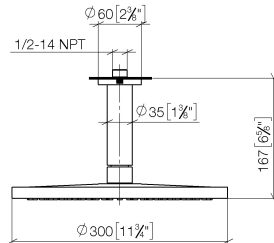

**Rain shower with ceiling fixing 300 mm - Matte Black**

IMO

28 689 970

- rain shower Ø 300 mm
- PURE RAIN, max. flow rate 14 l/min (at 3 bar)
- rosette Ø 60 mm optional
- 1/2" connection
- with anti-scale system
- quick clearing
- This product can help a building meet the requirements of Green Building Rating Systems, e.g. LEED®, BREEAM®, DGNB

28 689 970

mm [inches]

Flow rate chart

28 689 970

Parts for other finishes can be found here: [Chrome](#)

### Spare parts list

No.	Item Number	Name	Quantity used	Delivery time
1	09 27 22 040-33	rosette	1	30
2	09 14 10 141 90	seal	1	2
3	09 11 03 080-33	connection	1	30
4	09 23 01 075 90	insert	1	2
5	04 12 05 091 10-33	shower	1	30
6	90 30 09 069 00 90	key	1	2