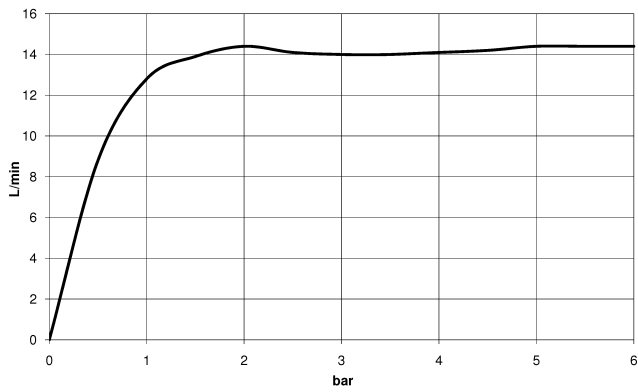

Rain shower with ceiling fixing 300 mm - Brushed Bronze

IMO

28 689 970

- rain shower Ø 300 mm
- PURE RAIN, max. flow rate 14 l/min (at 3 bar)
- rosette Ø 60 mm optional
- 1/2" connection
- with anti-scale system
- quick clearing
- This product can help a building meet the requirements of Green Building Rating Systems, e.g. LEED®, BREEAM®, DGNB

Fits: IMO, TARA, LISSÉ, VAIA, META, CYO

	Brushed Bronze	28 689 970-42 0050
	Chrome	28 689 970-00 0050
	Brushed Platinum	28 689 970-06 0050
	Platinum	28 689 970-08 0050
	Dark Chrome	28 689 970-19 0050
	Light Gold	28 689 970-26 0050
	Brushed Light Gold	28 689 970-27 0050
	Brushed Durabrass (23kt Gold)	28 689 970-28 0050
	Matte Black	28 689 970-33 0050
	Brushed Champagne (22kt Gold)	28 689 970-46 0050
	Champagne (22kt Gold)	28 689 970-47 0050
	Brushed Chrome	28 689 970-93 0050
	Brushed Dark Platinum	28 689 970-99 0050

28 689 970

mm [inches]

Flow rate chart

28 689 970

Parts for other finishes can be found here: [Chrome](#)