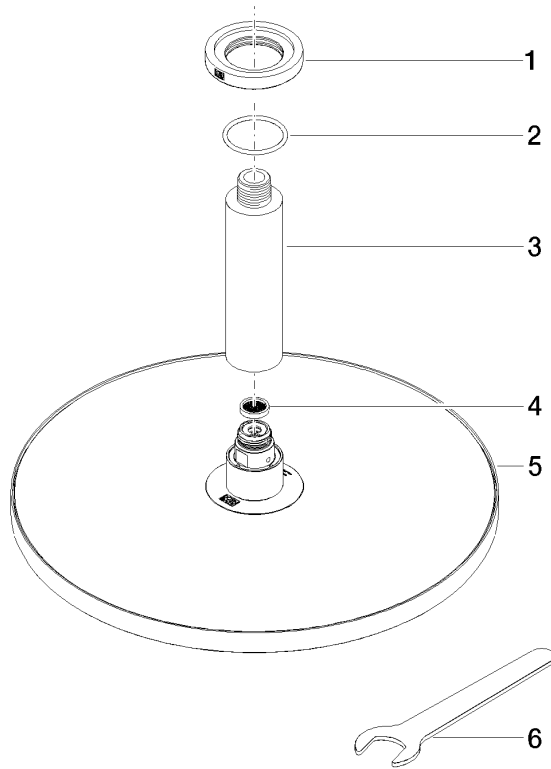

Rain shower with ceiling fixing 300 mm - Brushed Bronze

IMO

28 689 970

- rain shower Ø 300 mm
- PURE RAIN, max. flow rate 14 l/min (at 3 bar)
- rosette Ø 60 mm optional
- 1/2" connection
- with anti-scale system
- quick clearing
- This product can help a building meet the requirements of Green Building Rating Systems, e.g. LEED®, BREEAM®, DGNB

28 689 970

mm [inches]

Flow rate chart

28 689 970

Parts for other finishes can be found here: [Chrome](#)

### Spare parts list

No.	Item Number	Name	Quantity used	Delivery time
1	09 27 22 040-42	rosette	1	60
2	09 14 10 141 90	seal	1	2
3	09 11 03 080-42	connection	1	60
4	09 23 01 075 90	insert	1	2
5	04 12 05 091 10-42	shower	1	60
6	90 30 09 069 00 90	key	1	2