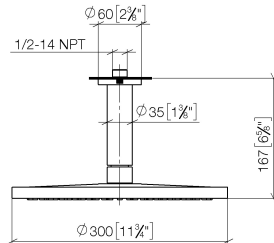

Rain shower with ceiling fixing 300 mm - Brushed Bronze

IMO

28 689 970

- rain shower Ø 300 mm
- PURE RAIN, max. flow rate 14 l/min (at 3 bar)
- rosette Ø 60 mm optional
- 1/2" connection
- with anti-scale system
- quick clearing
- This product can help a building meet the requirements of Green Building Rating Systems, e.g. LEED®, BREEAM®, DGNB

28 689 970

mm [inches]

Flow rate chart

28 689 970

Parts for other finishes can be found here: [Chrome](#)

### Spare parts list

No.	Item Number	Name	Quantity used	Delivery time
1	09 27 22 040-42	rosette	1	60
2	09 14 10 141 90	seal	1	2
3	09 11 03 080-42	connection	1	60
4	09 23 01 075 90	insert	1	2
5	04 12 05 091 10-42	shower	1	60
6	90 30 09 069 00 90	key	1	2