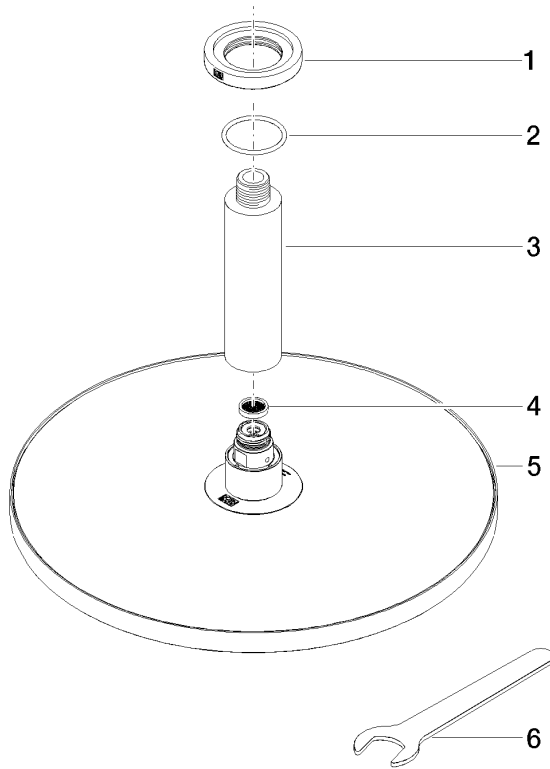

Rain shower with ceiling fixing 300 mm - Brushed Champagne (22kt Gold)

IMO

28 689 970

- rain shower Ø 300 mm
- PURE RAIN, max. flow rate 14 l/min (at 3 bar)
- rosette Ø 60 mm optional
- 1/2" connection
- with anti-scale system
- quick clearing
- This product can help a building meet the requirements of Green Building Rating Systems, e.g. LEED®, BREEAM®, DGNB

28 689 970

mm [inches]

Flow rate chart

28 689 970

Parts for other finishes can be found here: [Chrome](#)

Spare parts list

No.	Item Number	Name	Quantity used	Delivery time
1	09 27 22 040-46	rosette	1	30
2	09 14 10 141 90	seal	1	2
3	09 11 03 080-46	connection	1	30
4	09 23 01 075 90	insert	1	2
5	90 12 05 091 00-46	90120509100-46	1	-
Spare part can no longer be ordered, please order the replacement item				
6	90 30 09 069 00 90	key	1	2