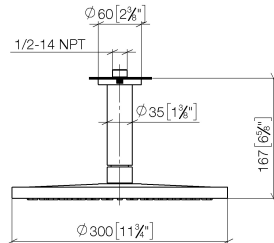

Rain shower with ceiling fixing 300 mm - Brushed Champagne (22kt Gold)

IMO

28 689 970

- rain shower Ø 300 mm
- PURE RAIN, max. flow rate 14 l/min (at 3 bar)
- rosette Ø 60 mm optional
- 1/2" connection
- with anti-scale system
- quick clearing
- This product can help a building meet the requirements of Green Building Rating Systems, e.g. LEED®, BREEAM®, DGNB

28 689 970

mm [inches]

Flow rate chart

28 689 970

Parts for other finishes can be found here: [Chrome](#)

Spare parts list

No.	Item Number	Name	Quantity used	Delivery time
1	09 27 22 040-46	rosette	1	30
2	09 14 10 141 90	seal	1	2
3	09 11 03 080-46	connection	1	30
4	09 23 01 075 90	insert	1	2
5	90 12 05 091 00-46	90120509100-46	1	-
Spare part can no longer be ordered, please order the replacement item				
6	90 30 09 069 00 90	key	1	2