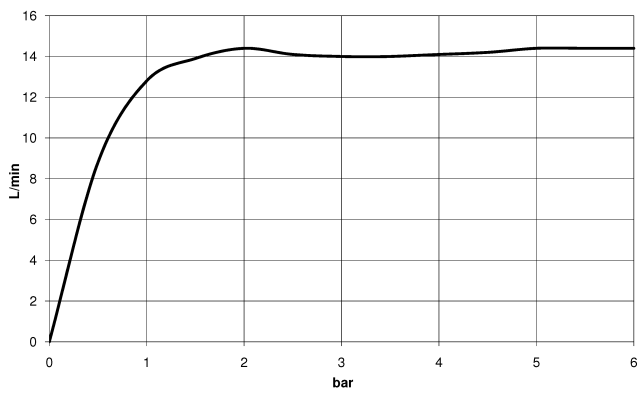

Rain shower with ceiling fixing 300 mm - Brushed Champagne (22kt Gold)

IMO

28 689 970

- rain shower Ø 300 mm
- PURE RAIN, max. flow rate 14 l/min (at 3 bar)
- rosette Ø 60 mm optional
- 1/2" connection
- with anti-scale system
- quick clearing
- This product can help a building meet the requirements of Green Building Rating Systems, e.g. LEED®, BREEAM®, DGNB

Fits: IMO, TARA, LISSÉ, VAIA, META, CYO

	Brushed Champagne (22kt Gold)	28 689 970-46 0050
	Chrome	28 689 970-00 0050
	Brushed Platinum	28 689 970-06 0050
	Platinum	28 689 970-08 0050
	Dark Chrome	28 689 970-19 0050
	Light Gold	28 689 970-26 0050
	Brushed Light Gold	28 689 970-27 0050
	Brushed Durabrass (23kt Gold)	28 689 970-28 0050
	Matte Black	28 689 970-33 0050
	Brushed Bronze	28 689 970-42 0050
	Champagne (22kt Gold)	28 689 970-47 0050
	Brushed Chrome	28 689 970-93 0050
	Brushed Dark Platinum	28 689 970-99 0050

28 689 970

mm [inches]

Flow rate chart

28 689 970

Parts for other finishes can be found here: [Chrome](#)

Spare parts list

No.	Item Number	Name	Quantity used	Delivery time
1	09 27 22 040-46	rosette	1	30
2	09 14 10 141 90	seal	1	2
3	09 11 03 080-46	connection	1	30
4	09 23 01 075 90	insert	1	2
5	90 12 05 091 00-46	90120509100-46	1	-
Spare part can no longer be ordered, please order the replacement item				
6	90 30 09 069 00 90	key	1	2