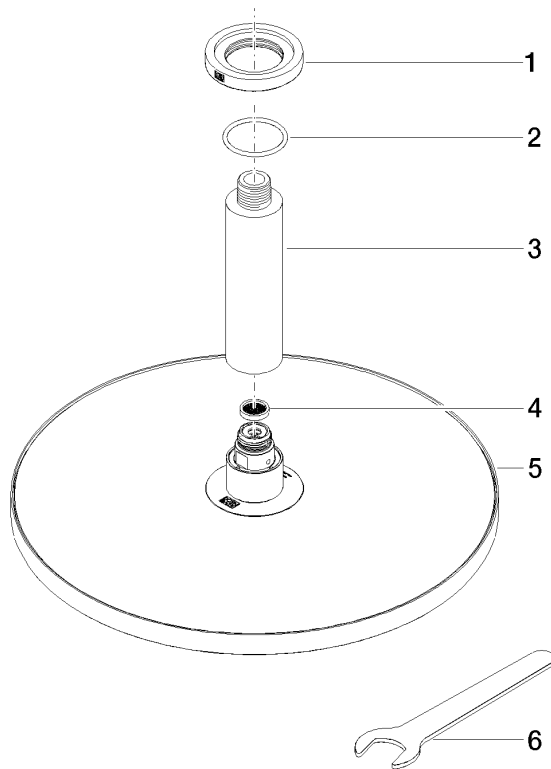

Rain shower with ceiling fixing 300 mm - Champagne (22kt Gold)

IMO

28 689 970

- rain shower Ø 300 mm
- PURE RAIN, max. flow rate 14 l/min (at 3 bar)
- rosette Ø 60 mm optional
- 1/2" connection
- with anti-scale system
- quick clearing
- This product can help a building meet the requirements of Green Building Rating Systems, e.g. LEED®, BREEAM®, DGNB

28 689 970

mm [inches]

Flow rate chart

28 689 970

Parts for other finishes can be found here: [Chrome](#)

Spare parts list

No.	Item Number	Name	Quantity used	Delivery time
1	09 27 22 040-47	rosette	1	30
2	09 14 10 141 90	seal	1	2
3	09 11 03 080-47	connection	1	30
4	09 23 01 075 90	insert	1	2
5	04 12 05 091 10-47	shower	1	30
6	90 30 09 069 00 90	key	1	2