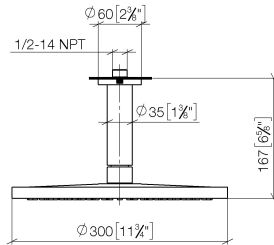

Rain shower with ceiling fixing 300 mm - Champagne (22kt Gold)

IMO

28 689 970

- rain shower Ø 300 mm
- PURE RAIN, max. flow rate 14 l/min (at 3 bar)
- rosette Ø 60 mm optional
- 1/2" connection
- with anti-scale system
- quick clearing
- This product can help a building meet the requirements of Green Building Rating Systems, e.g. LEED®, BREEAM®, DGNB

28 689 970

mm [inches]

Flow rate chart

28 689 970

Parts for other finishes can be found here: [Chrome](#)

Spare parts list

No.	Item Number	Name	Quantity used	Delivery time
1	09 27 22 040-47	rosette	1	30
2	09 14 10 141 90	seal	1	2
3	09 11 03 080-47	connection	1	30
4	09 23 01 075 90	insert	1	2
5	04 12 05 091 10-47	shower	1	30
6	90 30 09 069 00 90	key	1	2