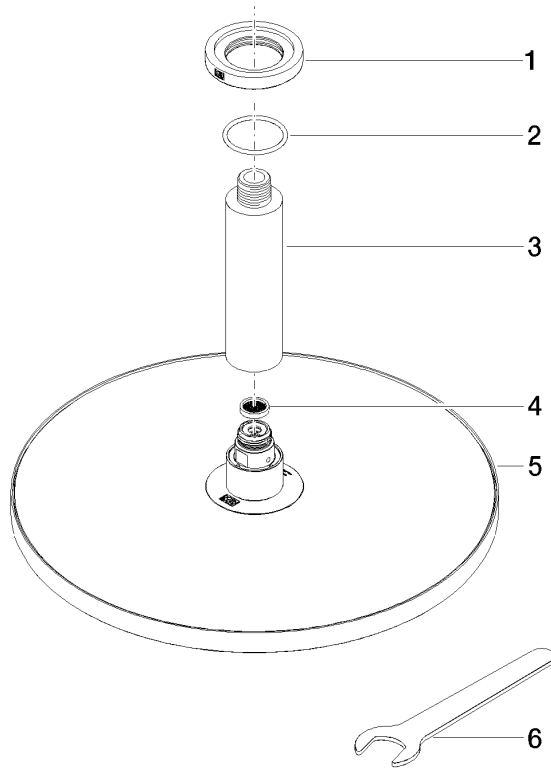

Rain shower with ceiling fixing 300 mm - Brushed Chrome

IMO

28 689 970

- rain shower Ø 300 mm
- PURE RAIN, max. flow rate 14 l/min (at 3 bar)
- rosette Ø 60 mm optional
- 1/2" connection
- with anti-scale system
- quick clearing
- This product can help a building meet the requirements of Green Building Rating Systems, e.g. LEED®, BREEAM®, DGNB

Fits: IMO, TARA, LISSÉ, VAIA, META, CYO

| | | |
|---|-------------------------------------|--------------------|
|  | Brushed Chrome | 28 689 970-93 0050 |
|  | Chrome | 28 689 970-00 0050 |
|  | Brushed Platinum | 28 689 970-06 0050 |
|  | Platinum | 28 689 970-08 0050 |
|  | Dark Chrome | 28 689 970-19 0050 |
|  | Light Gold | 28 689 970-26 0050 |
|  | Brushed Light Gold | 28 689 970-27 0050 |
|  | Brushed Durabronze (23kt Gold) | 28 689 970-28 0050 |
|  | Matte Black | 28 689 970-33 0050 |
|  | Brushed Bronze | 28 689 970-42 0050 |
|  | Brushed Champagne (22kt Gold) | 28 689 970-46 0050 |
|  | Champagne (22kt Gold) | 28 689 970-47 0050 |
|  | Brushed Dark Platinum | 28 689 970-99 0050 |

28 689 970

mm [inches]

Flow rate chart

28 689 970

Parts for other finishes can be found here: [Chrome](#)

Spare parts list

| No. | Item Number | Name | Quantity used | Delivery time |
|-----|--------------------|------------|---------------|---------------|
| 1 | 09 27 22 040-93 | rosette | 1 | 20 |
| 2 | 09 14 10 141 90 | seal | 1 | 2 |
| 3 | 09 11 03 080-93 | connection | 1 | 20 |
| 4 | 09 23 01 075 90 | insert | 1 | 2 |
| 5 | 04 12 05 091 10-93 | shower | 1 | 20 |
| 6 | 90 30 09 069 00 90 | key | 1 | 2 |