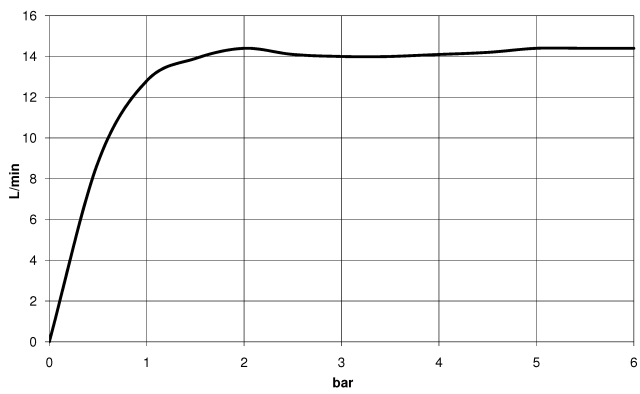

Rain shower with ceiling fixing 300 mm - Brushed Chrome

IMO

28 689 970

- rain shower Ø 300 mm
- PURE RAIN, max. flow rate 14 l/min (at 3 bar)
- rosette Ø 60 mm optional
- 1/2" connection
- with anti-scale system
- quick clearing
- This product can help a building meet the requirements of Green Building Rating Systems, e.g. LEED®, BREEAM®, DGNB

Fits: IMO, TARA, LISSÉ, VAIA, META, CYO

| | | |
|---|-------------------------------------|--------------------|
|  | Brushed Chrome | 28 689 970-93 0050 |
|  | Chrome | 28 689 970-00 0050 |
|  | Brushed Platinum | 28 689 970-06 0050 |
|  | Platinum | 28 689 970-08 0050 |
|  | Dark Chrome | 28 689 970-19 0050 |
|  | Light Gold | 28 689 970-26 0050 |
|  | Brushed Light Gold | 28 689 970-27 0050 |
|  | Brushed Durabronze (23kt Gold) | 28 689 970-28 0050 |
|  | Matte Black | 28 689 970-33 0050 |
|  | Brushed Bronze | 28 689 970-42 0050 |
|  | Brushed Champagne (22kt Gold) | 28 689 970-46 0050 |
|  | Champagne (22kt Gold) | 28 689 970-47 0050 |
|  | Brushed Dark Platinum | 28 689 970-99 0050 |

28 689 970

mm [inches]

Flow rate chart

28 689 970

Parts for other finishes can be found here: [Chrome](#)

Spare parts list

| No. | Item Number | Name | Quantity used | Delivery time |
|-----|--------------------|------------|---------------|---------------|
| 1 | 09 27 22 040-93 | rosette | 1 | 20 |
| 2 | 09 14 10 141 90 | seal | 1 | 2 |
| 3 | 09 11 03 080-93 | connection | 1 | 20 |
| 4 | 09 23 01 075 90 | insert | 1 | 2 |
| 5 | 04 12 05 091 10-93 | shower | 1 | 20 |
| 6 | 90 30 09 069 00 90 | key | 1 | 2 |