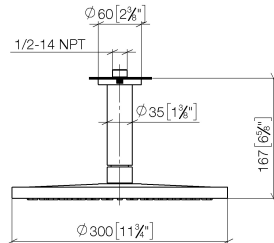

Rain shower with ceiling fixing 300 mm - Brushed Chrome

IMO

28 689 970

- rain shower Ø 300 mm
- PURE RAIN, max. flow rate 14 l/min (at 3 bar)
- rosette Ø 60 mm optional
- 1/2" connection
- with anti-scale system
- quick clearing
- This product can help a building meet the requirements of Green Building Rating Systems, e.g. LEED®, BREEAM®, DGNB

28 689 970

mm [inches]

Flow rate chart

28 689 970

Parts for other finishes can be found here: [Chrome](#)

Spare parts list

| No. | Item Number | Name | Quantity used | Delivery time |
|-----|--------------------|------------|---------------|---------------|
| 1 | 09 27 22 040-93 | rosette | 1 | 20 |
| 2 | 09 14 10 141 90 | seal | 1 | 2 |
| 3 | 09 11 03 080-93 | connection | 1 | 20 |
| 4 | 09 23 01 075 90 | insert | 1 | 2 |
| 5 | 04 12 05 091 10-93 | shower | 1 | 20 |
| 6 | 90 30 09 069 00 90 | key | 1 | 2 |