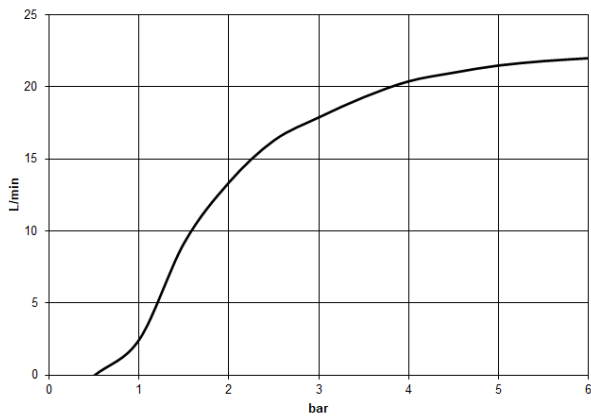

Rain shower with ceiling fixing

28 699 970

Flow rate chart

Spare parts list

No.	Item Number	Name	Quantity used	Delivery time
1	09 27 22 040-00	rosette	1	10
2	09 14 10 141 90	seal	1	2
3	09 11 03 080-00	connection	1	10
4	09 23 01 075 90	insert	1	2
5	90 12 05 090 00-00	shower	1	10
6	90 30 09 069 00 90	key	1	2