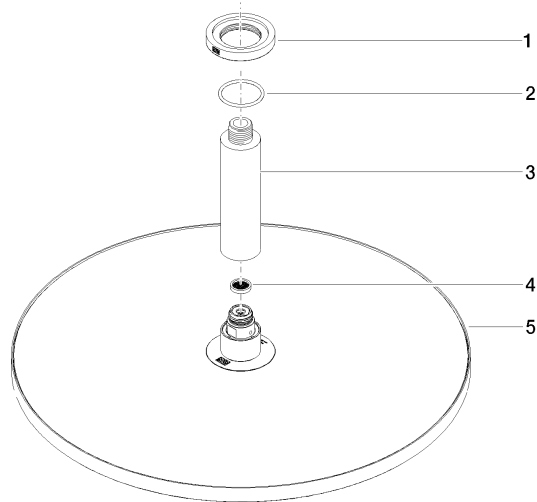

**Rain shower with ceiling fixing 400 mm - Light Gold**

TARA

28 699 970

- rain shower Ø 400 mm
- PURE RAIN, max. flow rate 20 l/min (at 3 bar)
- Max. flow rate 20 l/min (at 3 bar)
- Function from: 12 l/min
- rosette Ø 60 mm optional
- 1/2" connection
- with anti-scale system
- quick clearing
- WRAS 2212012

## Rain shower with ceiling fixing 400 mm - Light Gold

TARA

28 699 970

### Certificates

DVGW\_DW-  
6517DN0

LGA\_29

WRAS\_2212

28 699 970

Product version from 3/13/2017

Rain shower with ceiling fixing 400 mm - Light Gold

TARA

28 699 970

**Spare parts list**

**Product version from 3/13/2017**

No.	Item Number	Name	Quantity used	Delivery time
	09 27 22 040-26	rosette	6	60