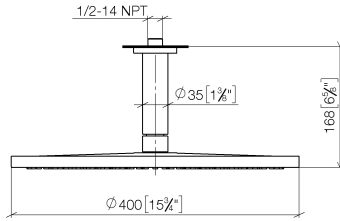

**Rain shower with ceiling fixing 400 mm - Light Gold**

TARA

28 699 970

- rain shower Ø 400 mm
- PURE RAIN, max. flow rate 20 l/min (at 3 bar)
- Max. flow rate 20 l/min (at 3 bar)
- Function from: 12 l/min
- rosette Ø 60 mm optional
- 1/2" connection
- with anti-scale system
- quick clearing
- WRAS 2212012

Fits: TARA, LISSÉ, VAIA, META

Product change as of 1st April 2024: max. flow 20l/min

	Light Gold	28 699 970-26
	Brushed Light Gold	28 699 970-27
	Brushed Bronze	28 699 970-42

**Recommended miscellaneous**

- Concealed wall elbow -** 35 085 970 90
- min. recess depth 90 mm
  - max. recess depth 163 mm

28 699 970

mm [inches]

Flow rate chart

Codes & Standards

DIN 4109

EN 1112

ISO 3822