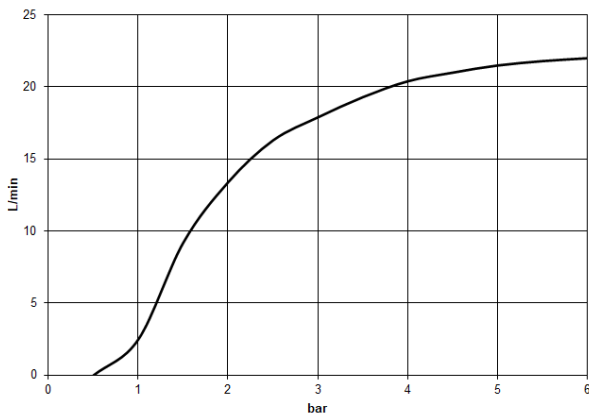

**Rain shower with ceiling fixing 400 mm - Light Gold**

TARA

28 699 970

- rain shower Ø 400 mm
- PURE RAIN, max. flow rate 20 l/min (at 3 bar)
- Max. flow rate 20 l/min (at 3 bar)
- Function from: 12 l/min
- rosette Ø 60 mm optional
- 1/2" connection
- with anti-scale system
- quick clearing
- WRAS 2212012

Fits: TARA, LISSÉ, VAIA, META

Product change as of 1st April 2024: max. flow 20l/min

	Light Gold	28 699 970-26
	Brushed Light Gold	28 699 970-27
	Brushed Bronze	28 699 970-42

**Recommended miscellaneous**

- Concealed wall elbow -** 35 085 970 90
- min. recess depth 90 mm
  - max. recess depth 163 mm

28 699 970

mm [inches]

Flow rate chart

Codes & Standards

DIN 4109

EN 1112

ISO 3822