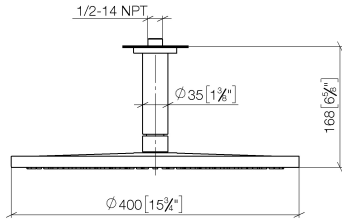

**Rain shower with ceiling fixing 400 mm - Brushed Light Gold**

TARA

28 699 970

- rain shower Ø 400 mm
- PURE RAIN, max. flow rate 20 l/min (at 3 bar)
- Max. flow rate 20 l/min (at 3 bar)
- Function from: 12 l/min
- rosette Ø 60 mm optional
- 1/2" connection
- with anti-scale system
- quick clearing
- WRAS 2212012

Fits: TARA, LISSÉ, VAIA, META

Product change as of 1st April 2024: max. flow 20l/min

	Brushed Light Gold	28 699 970-27
	Light Gold	28 699 970-26
	Brushed Bronze	28 699 970-42

**Recommended miscellaneous**

- Concealed wall elbow -** 35 085 970 90
- min. recess depth 90 mm
  - max. recess depth 163 mm

28 699 970

mm [inches]

Flow rate chart

Codes & Standards

DIN 4109

EN 1112

ISO 3822