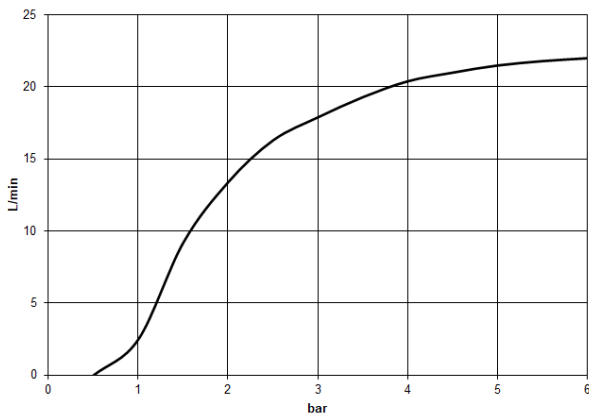

**Rain shower with ceiling fixing 400 mm - Brushed Light Gold**

TARA

28 699 970

- rain shower Ø 400 mm
- PURE RAIN, max. flow rate 20 l/min (at 3 bar)
- Max. flow rate 20 l/min (at 3 bar)
- Function from: 12 l/min
- rosette Ø 60 mm optional
- 1/2" connection
- with anti-scale system
- quick clearing
- WRAS 2212012

Fits: TARA, LISSÉ, VAIA, META

Product change as of 1st April 2024: max. flow 20l/min

	Brushed Light Gold	28 699 970-27
	Light Gold	28 699 970-26
	Brushed Bronze	28 699 970-42

**Recommended miscellaneous**

- Concealed wall elbow -** 35 085 970 90
- min. recess depth 90 mm
  - max. recess depth 163 mm

28 699 970

mm [inches]

Flow rate chart

Codes & Standards

DIN 4109

EN 1112

ISO 3822