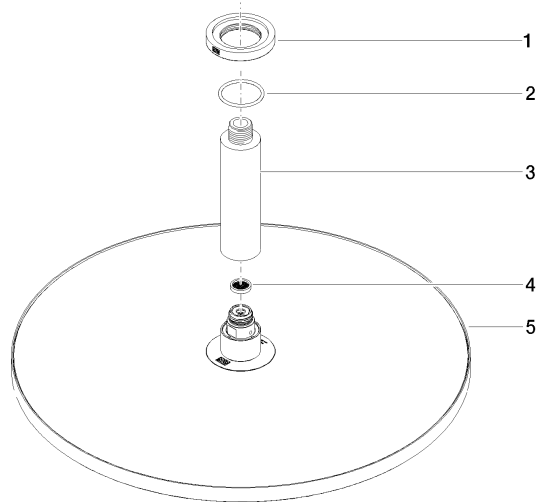

**Rain shower with ceiling fixing 400 mm - Brushed Light Gold**

TARA

28 699 970

- rain shower Ø 400 mm
- PURE RAIN, max. flow rate 20 l/min (at 3 bar)
- Max. flow rate 20 l/min (at 3 bar)
- Function from: 12 l/min
- rosette Ø 60 mm optional
- 1/2" connection
- with anti-scale system
- quick clearing
- WRAS 2212012

### Certificates

---

DVGW\_DW-  
6517DN0

LGA\_29

WRAS\_2212

28 699 970

Product version from 3/13/2017

Rain shower with ceiling fixing 400 mm - Brushed Light Gold

TARA

28 699 970

**Spare parts list**

**Product version from 3/13/2017**

No.	Item Number	Name	Quantity used	Delivery time
	09 27 22 040-27	rosette	6	60