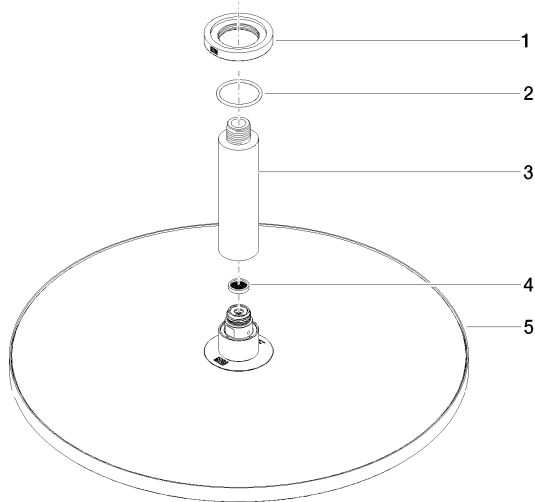

Rain shower with ceiling fixing 400 mm - Brushed Bronze

TARA

28 699 970

- rain shower Ø 400 mm
- PURE RAIN, max. flow rate 20 l/min (at 3 bar)
- Max. flow rate 20 l/min (at 3 bar)
- Function from: 12 l/min
- rosette Ø 60 mm optional
- 1/2" connection
- with anti-scale system
- quick clearing
- WRAS 2212012

28 699 970

mm [inches]

Flow rate chart

Codes & Standards

DIN 4109

EN 1112

ISO 3822

Scottish Water
Byelaws

UK Water Supply
Regulations

Ü-Zeichen

Rain shower with ceiling fixing 400 mm - Brushed Bronze

TARA

28 699 970

Certificates

DVGW_DW-
6517DN0

LGA_29

WRAS_2212

28 699 970

Product version from 3/13/2017

Rain shower with ceiling fixing 400 mm - Brushed Bronze

TARA

28 699 970

Spare parts list

Product version from 3/13/2017