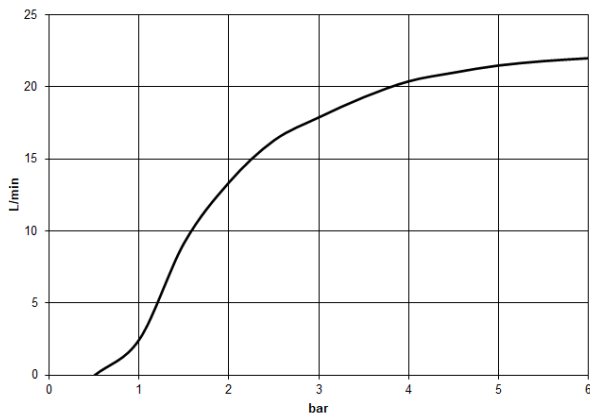

Rain shower with ceiling fixing 400 mm - Brushed Bronze

TARA

28 699 970

- rain shower Ø 400 mm
- PURE RAIN, max. flow rate 20 l/min (at 3 bar)
- Max. flow rate 20 l/min (at 3 bar)
- Function from: 12 l/min
- rosette Ø 60 mm optional
- 1/2" connection
- with anti-scale system
- quick clearing
- WRAS 2212012

Fits: TARA, LISSÉ, VAIA, META

Product change as of 1st April 2024: max. flow 20l/min

	Brushed Bronze	28 699 970-42
	Light Gold	28 699 970-26
	Brushed Light Gold	28 699 970-27

Recommended miscellaneous

- Concealed wall elbow -** 35 085 970 90
- min. recess depth 90 mm
 - max. recess depth 163 mm

28 699 970

mm [inches]

Flow rate chart

Codes & Standards

DIN 4109

EN 1112

ISO 3822

Scottish Water
Byelaws