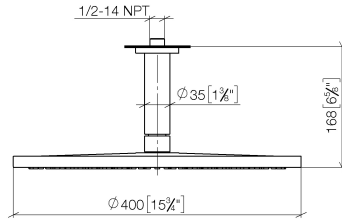

Rain shower with ceiling fixing 400 mm - Brushed Bronze

TARA

28 699 970

- rain shower Ø 400 mm
- PURE RAIN, max. flow rate 20 l/min (at 3 bar)
- Max. flow rate 20 l/min (at 3 bar)
- Function from: 12 l/min
- rosette Ø 60 mm optional
- 1/2" connection
- with anti-scale system
- quick clearing
- WRAS 2212012

Fits: TARA, LISSÉ, VAIA, META

Product change as of 1st April 2024: max. flow 20l/min

	Brushed Bronze	28 699 970-42
	Light Gold	28 699 970-26
	Brushed Light Gold	28 699 970-27

Recommended miscellaneous

- Concealed wall elbow -** 35 085 970 90
- min. recess depth 90 mm
 - max. recess depth 163 mm

28 699 970

mm [inches]

Flow rate chart

Codes & Standards

DIN 4109

EN 1112

ISO 3822

Scottish Water
Byelaws

UK Water Supply
Regulations

Ü-Zeichen

Rain shower with ceiling fixing 400 mm - Brushed Bronze

TARA

28 699 970

Certificates

DVGW_DW-
6517DN0

LGA_29