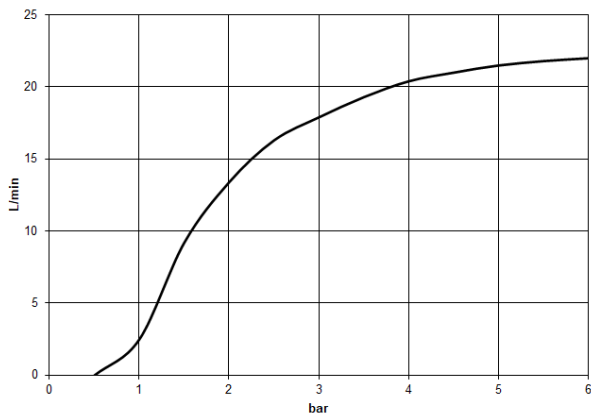

Rain shower with ceiling fixing 400 mm - Brushed Dark Platinum

TARA

28 699 970

- rain shower Ø 400 mm
- PURE RAIN, max. flow rate 20 l/min (at 3 bar)
- Max. flow rate 20 l/min (at 3 bar)
- Function from: 12 l/min
- rosette Ø 60 mm optional
- 1/2" connection
- with anti-scale system
- quick clearing
- WRAS 1707033

Recommended miscellaneous

- Concealed wall elbow -** 35 085 970 90
- max. recess depth 163 mm
 - min. recess depth 90 mm

28 699 970

mm [inches]

Flow rate chart

Certificates

LGA_29238.

WRAS_2212012.