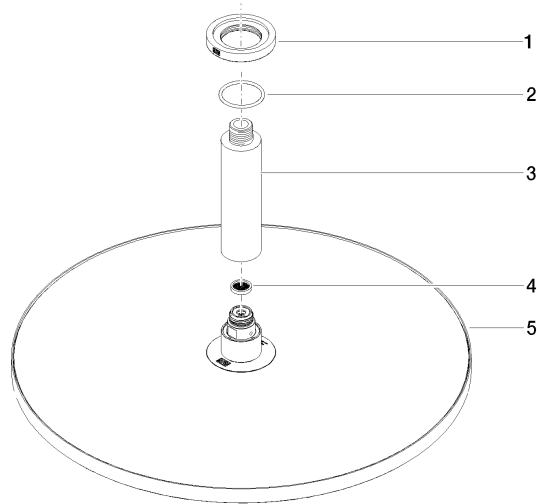

Rain shower with ceiling fixing 400 mm - Brushed Dark Platinum

TARA

28 699 970

- rain shower Ø 400 mm
- PURE RAIN, max. flow rate 20 l/min (at 3 bar)
- Max. flow rate 20 l/min (at 3 bar)
- Function from: 12 l/min
- rosette Ø 60 mm optional
- 1/2" connection
- with anti-scale system
- quick clearing
- WRAS 1707033

Fits: TARA, LISSÉ, VAIA, META

Product change as of 1st April 2024: max. flow 20l/min

	Brushed Dark Platinum	28 699 970-99
	Light Gold	28 699 970-26
	Brushed Light Gold	28 699 970-27
	Brushed Bronze	28 699 970-42

Recommended miscellaneous

- Concealed wall elbow -** 35 085 970 90
- max. recess depth 163 mm
 - min. recess depth 90 mm

28 699 970

mm [inches]

Flow rate chart

Certificates

LGA_29238.

WRAS_2212012.

DVGW_DW-
6517DN0118.

28 699 970

Spare parts list

No.	Item Number	Name	Quantity used	Delivery time
1	09 27 22 040-99	rosette	1	30
2	09 14 10 141 90	seal	1	2
3	09 11 03 080-99	connection	1	30
4	09 23 01 075 90	insert	1	2
5	04 12 05 090 00-99	shower	1	30
6	90 30 09 069 00 90	key	1	2