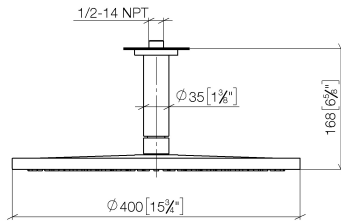

Rain shower with ceiling fixing 400 mm - Brushed Dark Platinum

TARA

28 699 970

- rain shower Ø 400 mm
- PURE RAIN, max. flow rate 20 l/min (at 3 bar)
- Max. flow rate 20 l/min (at 3 bar)
- Function from: 12 l/min
- rosette Ø 60 mm optional
- 1/2" connection
- with anti-scale system
- quick clearing
- WRAS 1707033

Fits: TARA, LISSÉ, VAIA, META

Product change as of 1st April 2024: max. flow 20l/min

	Brushed Dark Platinum	28 699 970-99
	Light Gold	28 699 970-26
	Brushed Light Gold	28 699 970-27
	Brushed Bronze	28 699 970-42

Recommended miscellaneous

- Concealed wall elbow -** 35 085 970 90
- max. recess depth 163 mm
 - min. recess depth 90 mm

28 699 970

mm [inches]

Flow rate chart

Certificates

LGA_29238.

WRAS_2212012.

DVGW_DW-
6517DN0118.

28 699 970

Spare parts list

No.	Item Number	Name	Quantity used	Delivery time
1	09 27 22 040-99	rosette	1	30
2	09 14 10 141 90	seal	1	2
3	09 11 03 080-99	connection	1	30
4	09 23 01 075 90	insert	1	2
5	04 12 05 090 00-99	shower	1	30
6	90 30 09 069 00 90	key	1	2