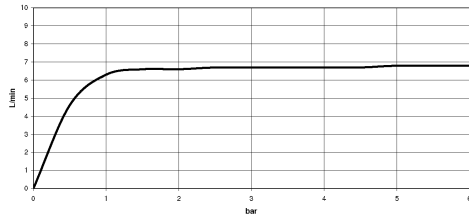

Rain shower with ceiling fixing 300 x 240 mm - Brushed Platinum

MEM

28 775 980

Fits: MEM, CL.1

- rain shower 300 x 240mm
- PURE RAIN, max. flow rate 6.8 l/min (at 3 bar)
- distance between ceiling and lower edge of the shower 165mm
- rosette 60 x 60, as required
- 1/2" connection
- with anti-scale system
- quick clearing
- This product can help a building meet the requirements of Green Building Rating Systems, e.g. LEED®, BREEAM®, DGNB

Recommended miscellaneous

- Concealed wall elbow -** 35 085 970 90
- max. recess depth 163 mm
 - min. recess depth 90 mm

28 775 980

mm [inches]

Flow rate chart

28 775 980

Product version from 7/1/2022

Rain shower with ceiling fixing 300 x 240 mm - Brushed Platinum