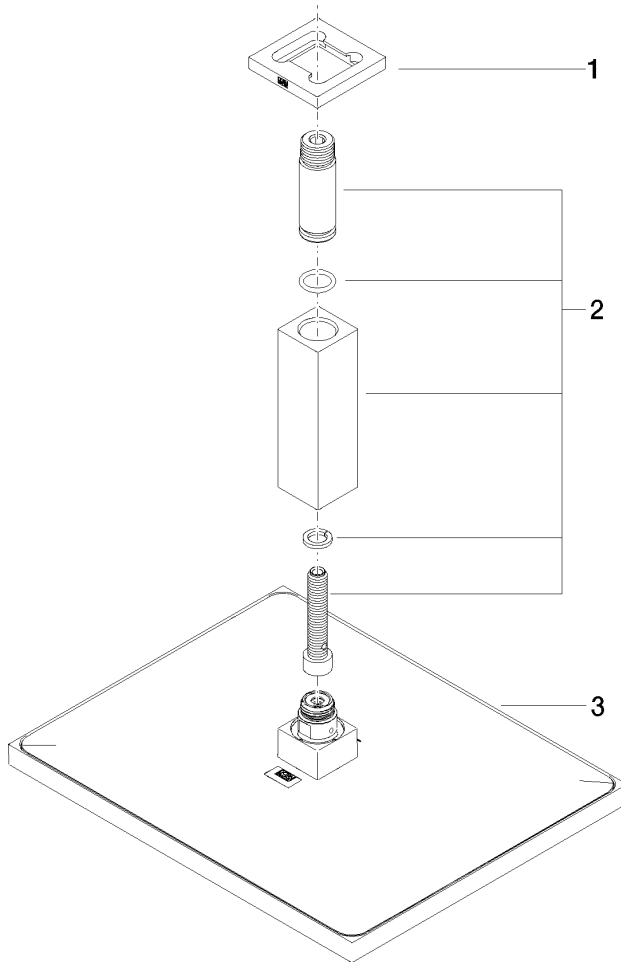

Rain shower with ceiling fixing 300 x 240 mm - Brushed Platinum

MEM

28 775 980

Fits: MEM, CL.1

- rain shower 300 x 240mm
- PURE RAIN, max. flow rate 6.8 l/min (at 3 bar)
- distance between ceiling and lower edge of the shower 165mm
- rosette 60 x 60, as required
- 1/2" connection
- with anti-scale system
- quick clearing
- This product can help a building meet the requirements of Green Building Rating Systems, e.g. LEED®, BREEAM®, DGNB

Recommended miscellaneous

- Concealed wall elbow -** 35 085 970 90
- max. recess depth 163 mm
 - min. recess depth 90 mm

28 775 980

mm [inches]

Flow rate chart

28 775 980

Product version from 7/1/2022

Rain shower with ceiling fixing 300 x 240 mm - Brushed Platinum

MEM

28 775 980

Spare parts list

Product version from 7/1/2022

No.	Item Number	Name	Quantity used	Delivery time
	09 27 98 017-06	rosette	3	10