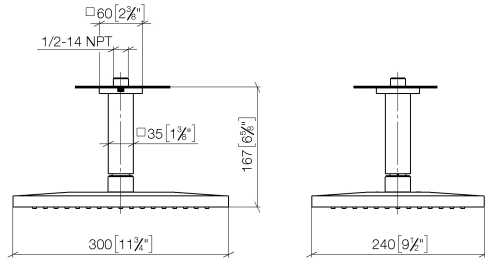

Rain shower with ceiling fixing 300 x 240 mm - Brushed Platinum

MEM

28 775 980

Fits: MEM, CL.1

- rain shower 300 x 240mm
- PURE RAIN, max. flow rate 6.8 l/min (at 3 bar)
- distance between ceiling and lower edge of the shower 165mm
- rosette 60 x 60, as required
- 1/2" connection
- with anti-scale system
- quick clearing
- This product can help a building meet the requirements of Green Building Rating Systems, e.g. LEED®, BREEAM®, DGNB

Recommended miscellaneous

- Concealed wall elbow -** 35 085 970 90
- max. recess depth 163 mm
 - min. recess depth 90 mm

28 775 980

mm [inches]

Flow rate chart

28 775 980

Product version from 7/1/2022

Rain shower with ceiling fixing 300 x 240 mm - Brushed Platinum