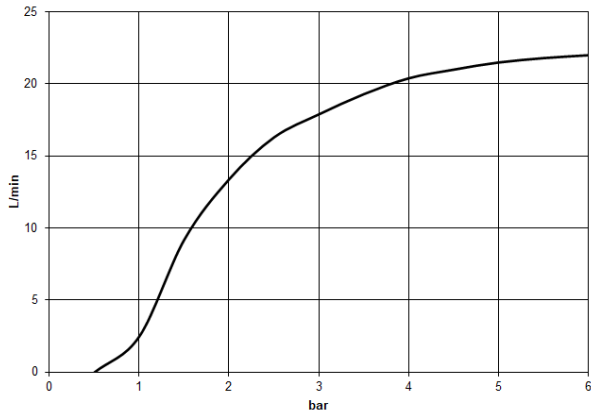

**Rain shower with ceiling fixing 300 x 240 mm - Brushed Light Gold**

IMO

28 775 980

Fits: IMO, MEM, CL.1

- rain shower 300 x 240mm
- PURE RAIN, max. flow rate 20 l/min (at 3 bar)
- Function from: 12 l/min
- distance between ceiling and lower edge of the shower 165mm
- rosette 60 x 60, as required
- 1/2" connection
- with anti-scale system
- quick clearing
- WRAS 2212012

Product change as of 1st April 2024: max. flow 20l/min

	Brushed Light Gold	28 775 980-27
		28 775 980-27 0050
	Chrome	28 775 980-00 0050
	Brushed Platinum	28 775 980-06 0050
	Platinum	28 775 980-08 0050
	Dark Chrome	28 775 980-19 0050
	Brushed Durabross (23kt Gold)	28 775 980-28 0050
	Matte Black	28 775 980-33 0050
	Brushed Champagne (22kt Gold)	28 775 980-46 0050
	Champagne (22kt Gold)	28 775 980-47 0050
	Brushed Chrome	28 775 980-93 0050
	Brushed Dark Platinum	28 775 980-99 0050

**Recommended miscellaneous**

- Concealed wall elbow -** 35 085 970 90
- min. recess depth 90 mm
  - max. recess depth 163 mm

28 775 980

mm [inches]

Flow rate chart

Certificates

LGA\_29232.      WRAS\_2212012.      LGA\_38662.