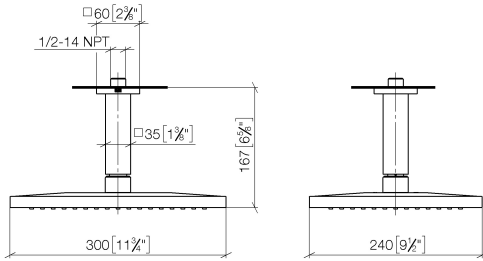

**Rain shower with ceiling fixing 300 x 240 mm - Brushed Light Gold**

IMO

28 775 980

Fits: IMO, MEM, CL.1

- rain shower 300 x 240mm
- PURE RAIN, max. flow rate 20 l/min (at 3 bar)
- Function from: 12 l/min
- distance between ceiling and lower edge of the shower 165mm
- rosette 60 x 60, as required
- 1/2" connection
- with anti-scale system
- quick clearing
- WRAS 2212012

Product change as of 1st April 2024: max. flow 20l/min

	Brushed Light Gold	28 775 980-27
		28 775 980-27 0050
	Chrome	28 775 980-00 0050
	Brushed Platinum	28 775 980-06 0050
	Platinum	28 775 980-08 0050
	Dark Chrome	28 775 980-19 0050
	Brushed Durabross (23kt Gold)	28 775 980-28 0050
	Matte Black	28 775 980-33 0050
	Brushed Champagne (22kt Gold)	28 775 980-46 0050
	Champagne (22kt Gold)	28 775 980-47 0050
	Brushed Chrome	28 775 980-93 0050
	Brushed Dark Platinum	28 775 980-99 0050

**Recommended miscellaneous**

- Concealed wall elbow -** 35 085 970 90
- min. recess depth 90 mm
  - max. recess depth 163 mm

28 775 980

mm [inches]

Flow rate chart

Certificates

LGA\_29232.      WRAS\_2212012.      LGA\_38662.