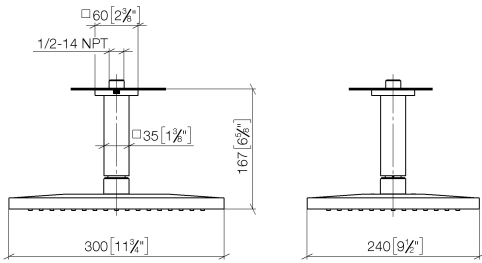

Rain shower with ceiling fixing 300 x 240 mm -

MEM

28 775 980

Fits: MEM, CL.1

- rain shower 300 x 240mm
- PURE RAIN, max. flow rate 6.8 l/min (at 3 bar)
- distance between ceiling and lower edge of the shower 165mm
- rosette 60 x 60, as required
- 1/2" connection
- with anti-scale system
- quick clearing
- This product can help a building meet the requirements of Green Building Rating Systems, e.g. LEED®, BREEAM®, DGNB

Rain shower with ceiling fixing 300 x 240 mm -

MEM

28 775 980

mm [inches]

Flow rate chart

28 775 980

Parts for other
finishes can be found
here: [Chrome](#)