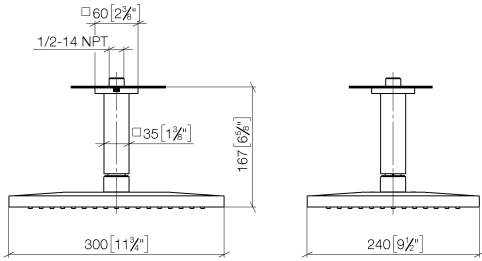

Rain shower with ceiling fixing 300 x 240 mm - Matte Black

MEM

28 775 980

Fits: MEM, CL.1

- rain shower 300 x 240mm
- PURE RAIN, max. flow rate 6.8 l/min (at 3 bar)
- distance between ceiling and lower edge of the shower 165mm
- rosette 60 x 60, as required
- 1/2" connection
- with anti-scale system
- quick clearing
- This product can help a building meet the requirements of Green Building Rating Systems, e.g. LEED®, BREEAM®, DGNB

Recommended miscellaneous

- Concealed wall elbow -** 35 085 970 90
- max. recess depth 163 mm
 - min. recess depth 90 mm

28 775 980

mm [inches]

Flow rate chart

28 775 980

Spare parts list

No.	Item Number	Name	Quantity used	Delivery time
1	09 27 98 017-33	rosette	1	30
2	90 11 10 092 00-33	connection	1	30
3	04 12 05 063 10-33	shower	1	30