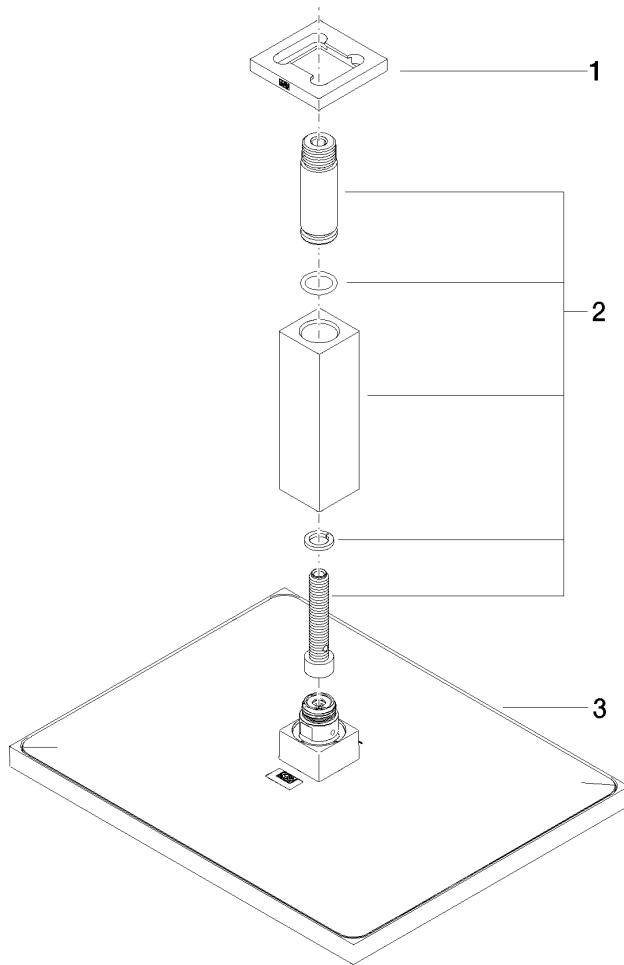

Rain shower with ceiling fixing 300 x 240 mm - Matte Black

MEM

28 775 980

Fits: MEM, CL.1

- rain shower 300 x 240mm
- PURE RAIN, max. flow rate 6.8 l/min (at 3 bar)
- distance between ceiling and lower edge of the shower 165mm
- rosette 60 x 60, as required
- 1/2" connection
- with anti-scale system
- quick clearing
- This product can help a building meet the requirements of Green Building Rating Systems, e.g. LEED®, BREEAM®, DGNB

Recommended miscellaneous

- Concealed wall elbow -** 35 085 970 90
- max. recess depth 163 mm
 - min. recess depth 90 mm

28 775 980

mm [inches]

Flow rate chart

28 775 980

Spare parts list

No.	Item Number	Name	Quantity used	Delivery time
1	09 27 98 017-33	rosette	1	30
2	90 11 10 092 00-33	connection	1	30
3	04 12 05 063 10-33	shower	1	30