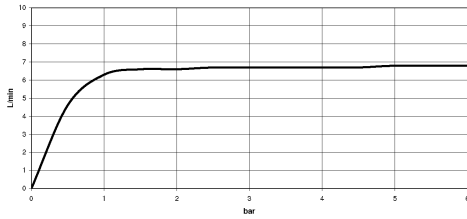

Rain shower with ceiling fixing 300 x 240 mm - Champagne (22kt Gold)

MEM

28 775 980

Fits: MEM, CL.1

- rain shower 300 x 240mm
- PURE RAIN, max. flow rate 6.8 l/min (at 3 bar)
- distance between ceiling and lower edge of the shower 165mm
- rosette 60 x 60, as required
- 1/2" connection
- with anti-scale system
- quick clearing
- This product can help a building meet the requirements of Green Building Rating Systems, e.g. LEED®, BREEAM®, DGNB

Recommended miscellaneous

Concealed wall elbow - 35 085 970 90

- max. recess depth 163 mm
- min. recess depth 90 mm

28 775 980

mm [inches]

Flow rate chart

28 775 980

Product version from 7/1/2022