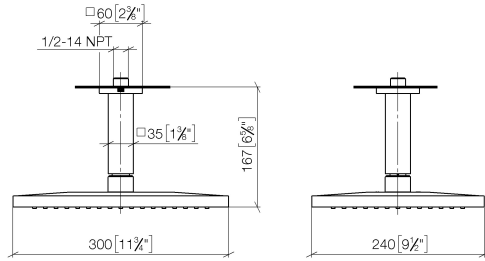

Rain shower with ceiling fixing 300 x 240 mm - Champagne (22kt Gold)

MEM

28 775 980

Fits: MEM, CL.1

- rain shower 300 x 240mm
- PURE RAIN, max. flow rate 6.8 l/min (at 3 bar)
- distance between ceiling and lower edge of the shower 165mm
- rosette 60 x 60, as required
- 1/2" connection
- with anti-scale system
- quick clearing
- This product can help a building meet the requirements of Green Building Rating Systems, e.g. LEED®, BREEAM®, DGNB

Recommended miscellaneous

Concealed wall elbow - 35 085 970 90

- max. recess depth 163 mm
- min. recess depth 90 mm

28 775 980

mm [inches]

Flow rate chart

28 775 980

Product version from 7/1/2022

Rain shower with ceiling fixing 300 x 240 mm - Champagne (22kt Gold)

MEM

28 775 980

Spare parts list

Product version from 7/1/2022

No.	Item Number	Name	Quantity used	Delivery time
	09 27 98 017-47	rosette	3	30