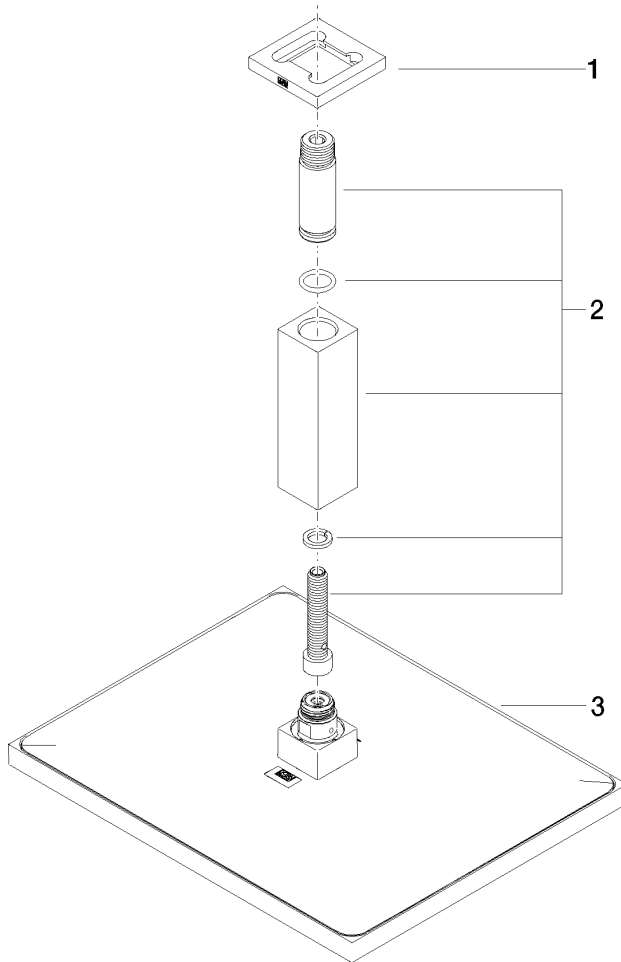

Rain shower with ceiling fixing 300 x 240 mm - Champagne (22kt Gold)

MEM

28 775 980

Fits: MEM, CL.1

- rain shower 300 x 240mm
- PURE RAIN, max. flow rate 6.8 l/min (at 3 bar)
- distance between ceiling and lower edge of the shower 165mm
- rosette 60 x 60, as required
- 1/2" connection
- with anti-scale system
- quick clearing
- This product can help a building meet the requirements of Green Building Rating Systems, e.g. LEED®, BREEAM®, DGNB

Recommended miscellaneous

Concealed wall elbow - 35 085 970 90

- max. recess depth 163 mm
- min. recess depth 90 mm

28 775 980

mm [inches]

Flow rate chart

28 775 980

Product version from 7/1/2022

Rain shower with ceiling fixing 300 x 240 mm - Champagne (22kt Gold)

MEM

28 775 980

Spare parts list

Product version from 7/1/2022

No.	Item Number	Name	Quantity used	Delivery time
	09 27 98 017-47	rosette	3	30