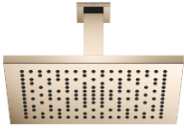

Rain shower with ceiling fixing 300 x 240 mm - Champagne (22kt Gold)

MEM

28 775 980

Fits: MEM, CL.1

- rain shower 300 x 240mm
- PURE RAIN, max. flow rate 6.8 l/min (at 3 bar)
- distance between ceiling and lower edge of the shower 165mm
- rosette 60 x 60, as required
- 1/2" connection
- with anti-scale system
- quick clearing
- This product can help a building meet the requirements of Green Building Rating Systems, e.g. LEED®, BREEAM®, DGNB

	Champagne (22kt Gold)	28 775 980-47 0050
		28 775 980-27 0050
	Chrome	28 775 980-00 0050
	Brushed Platinum	28 775 980-06 0050
	Platinum	28 775 980-08 0050
	Dark Chrome	28 775 980-19 0050
	Brushed Light Gold	28 775 980-27
	Brushed Durabronze (23kt Gold)	28 775 980-28 0050
	Matte Black	28 775 980-33 0050
	Brushed Champagne (22kt Gold)	28 775 980-46 0050
	Brushed Chrome	28 775 980-93 0050
	Brushed Dark Platinum	28 775 980-99 0050

Recommended miscellaneous

Concealed wall elbow - 35 085 970 90

- max. recess depth 163 mm
- min. recess depth 90 mm

28 775 980

mm [inches]

Flow rate chart

28 775 980

Product version from 7/1/2022

Rain shower with ceiling fixing 300 x 240 mm - Champagne (22kt Gold)

MEM

28 775 980

Spare parts list

Product version from 7/1/2022

No.	Item Number	Name	Quantity used	Delivery time
	09 27 98 017-47	rosette	3	30